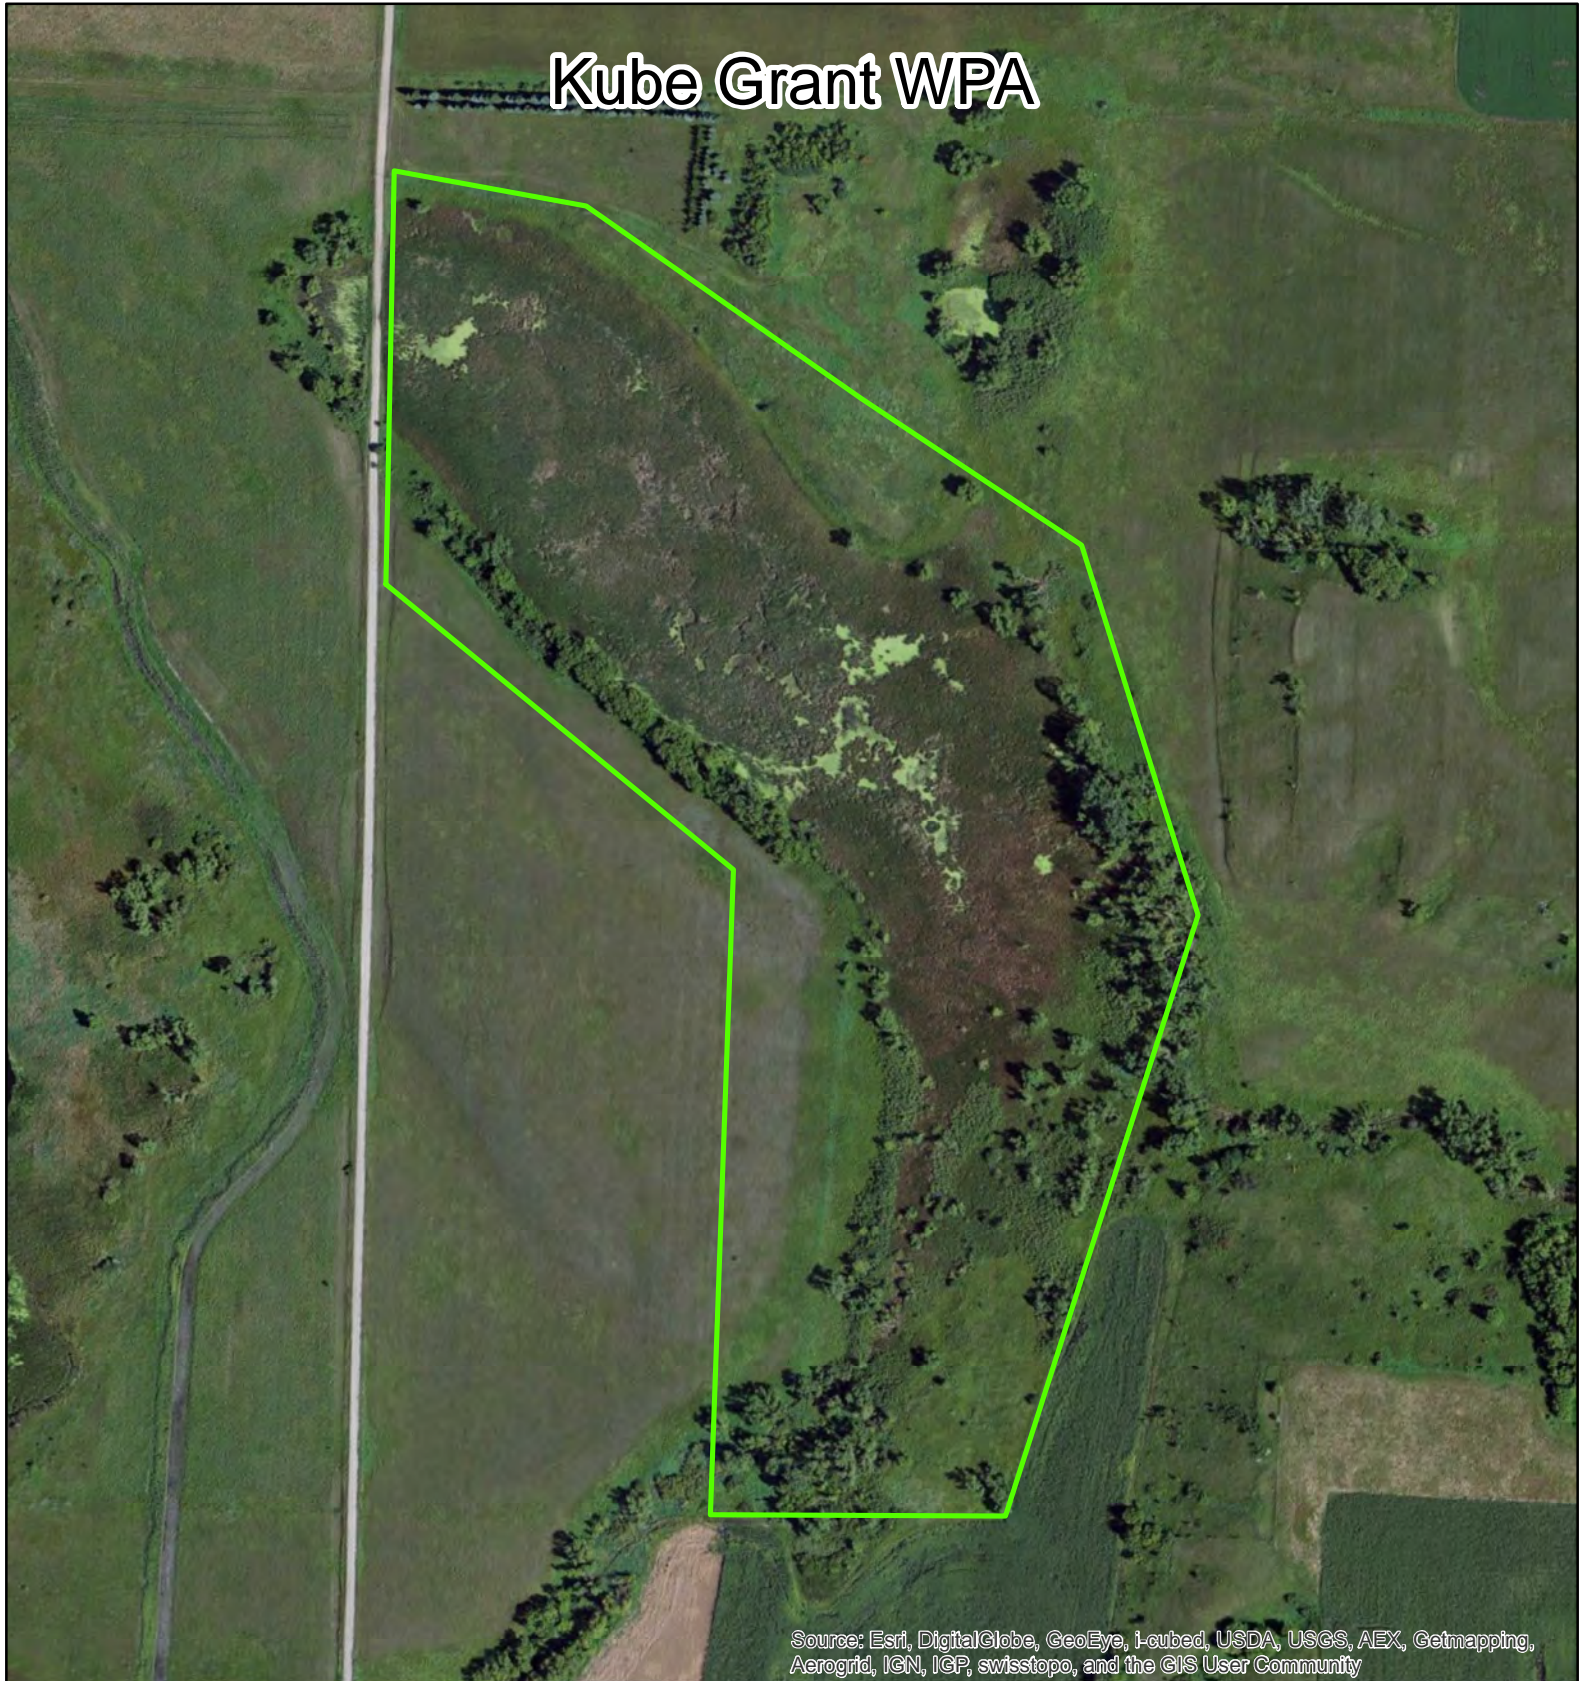

Kube Grant WPA

Source: Esri, DigitalGlobe, GeoEye, i-cubed, USDA, USGS, AEX, Getmapping, Aerogrid, IGN, IGP, swisstopo, and the GIS User Community

 Waterfowl Production Areas

-  Boat Access
-  Crossing
-  Field Approach
-  Parking Area
-  Other

0 0.0325 0.065 0.13 Miles

Grant County
US Fish and Wildlife Service
Fergus Falls Wetland Management District
Date: 1/14/2015