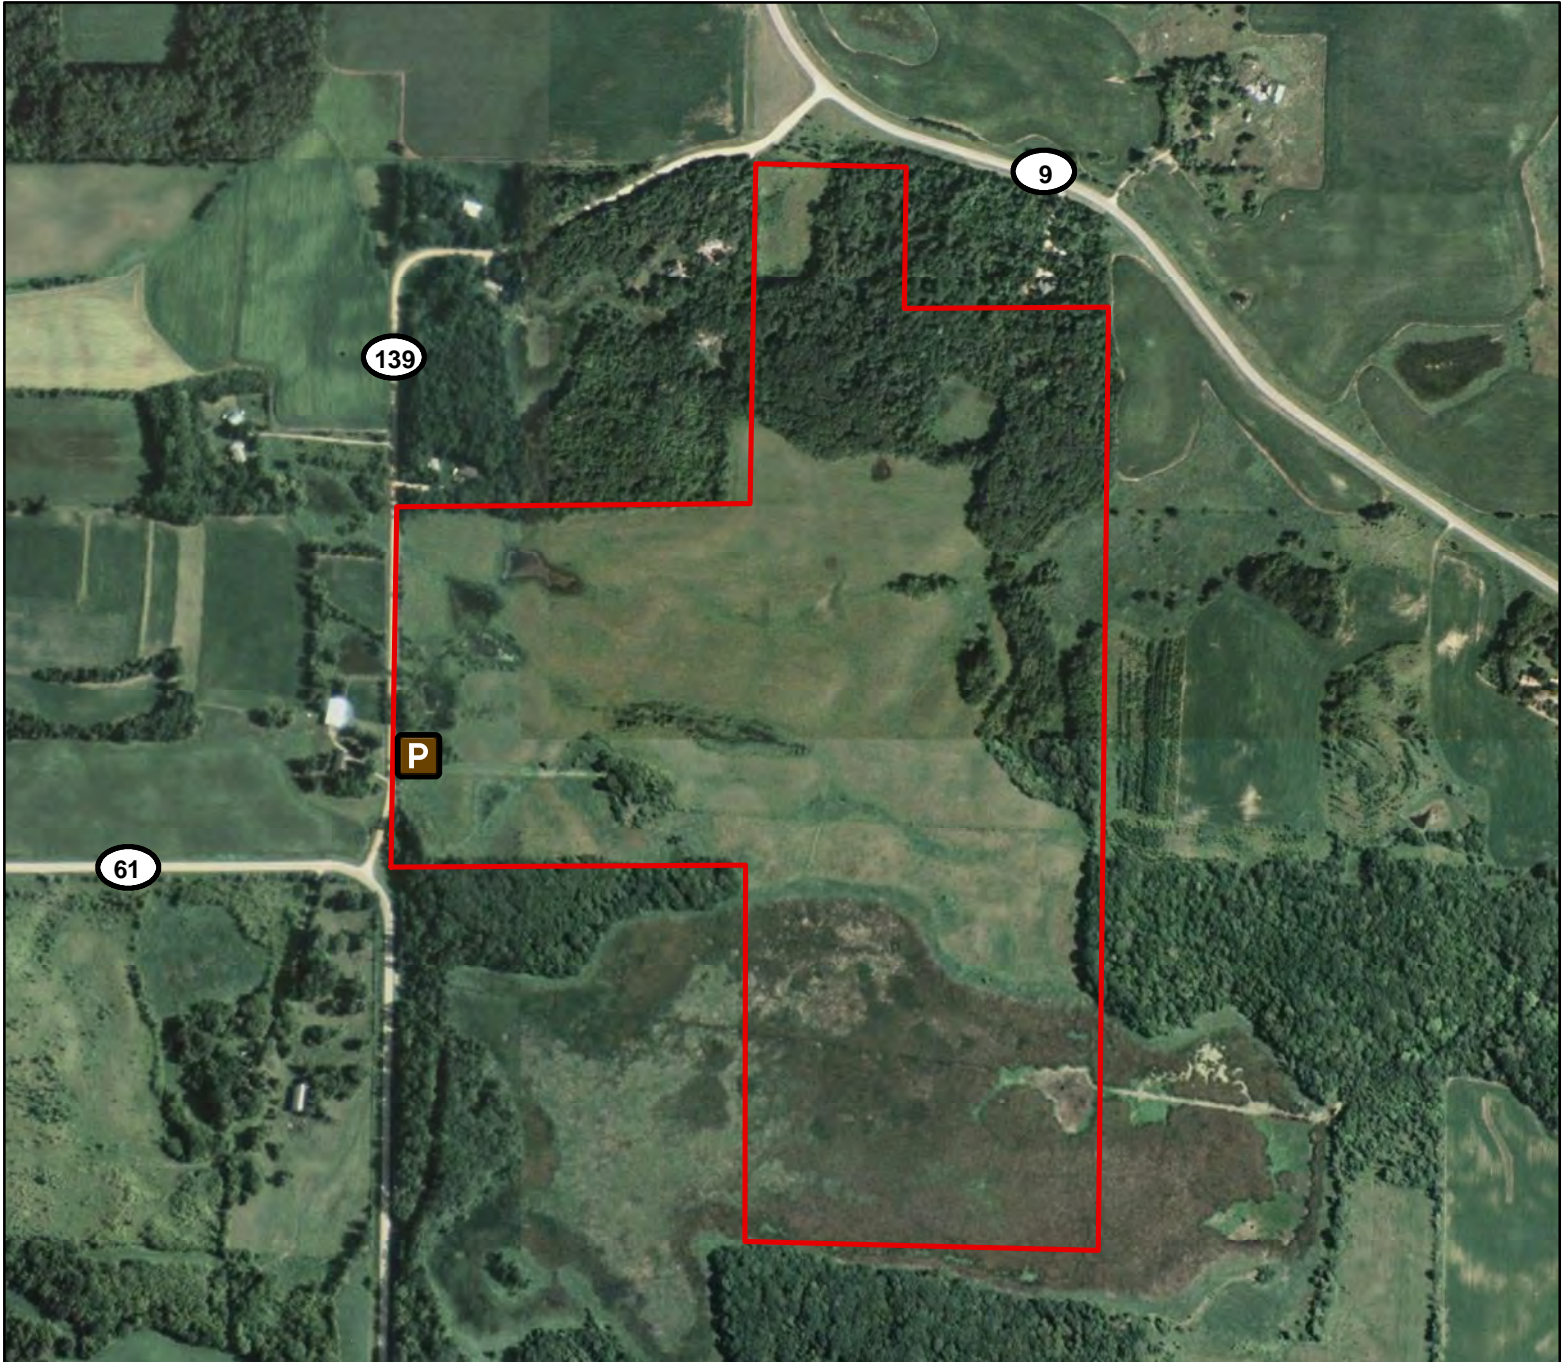

U.S. FISH & WILDLIFE SERVICE

Hurley WPA

PARKING LOT LOCATION:

14931 Elmore Avenue
Lonsdale, MN

Rice County
T. 111N R. 21W S. 32
UTM: 15N 470314E 4913241N

Parking Lot

WPA Boundary

You can find additional information using our WPA Mapper (http://gis.fws.gov/WPA_Mapper/), our Website (<http://www.fws.gov/midwest/minnesotavalley>), or by giving us a call (952-854-5900).

Boundaries shown are approximate only. Please adhere to all posted signs.