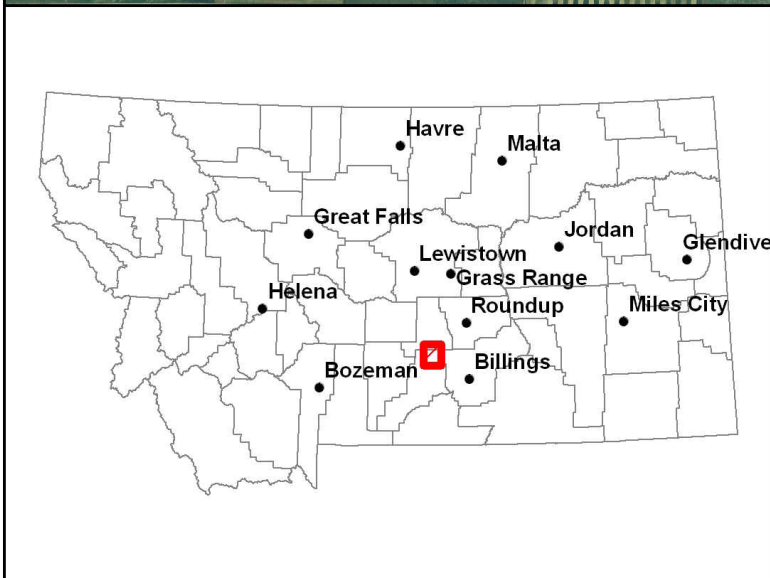

# Hailstone National Wildlife Refuge Driving Directions Map

 Refuge Boundary

 Roads