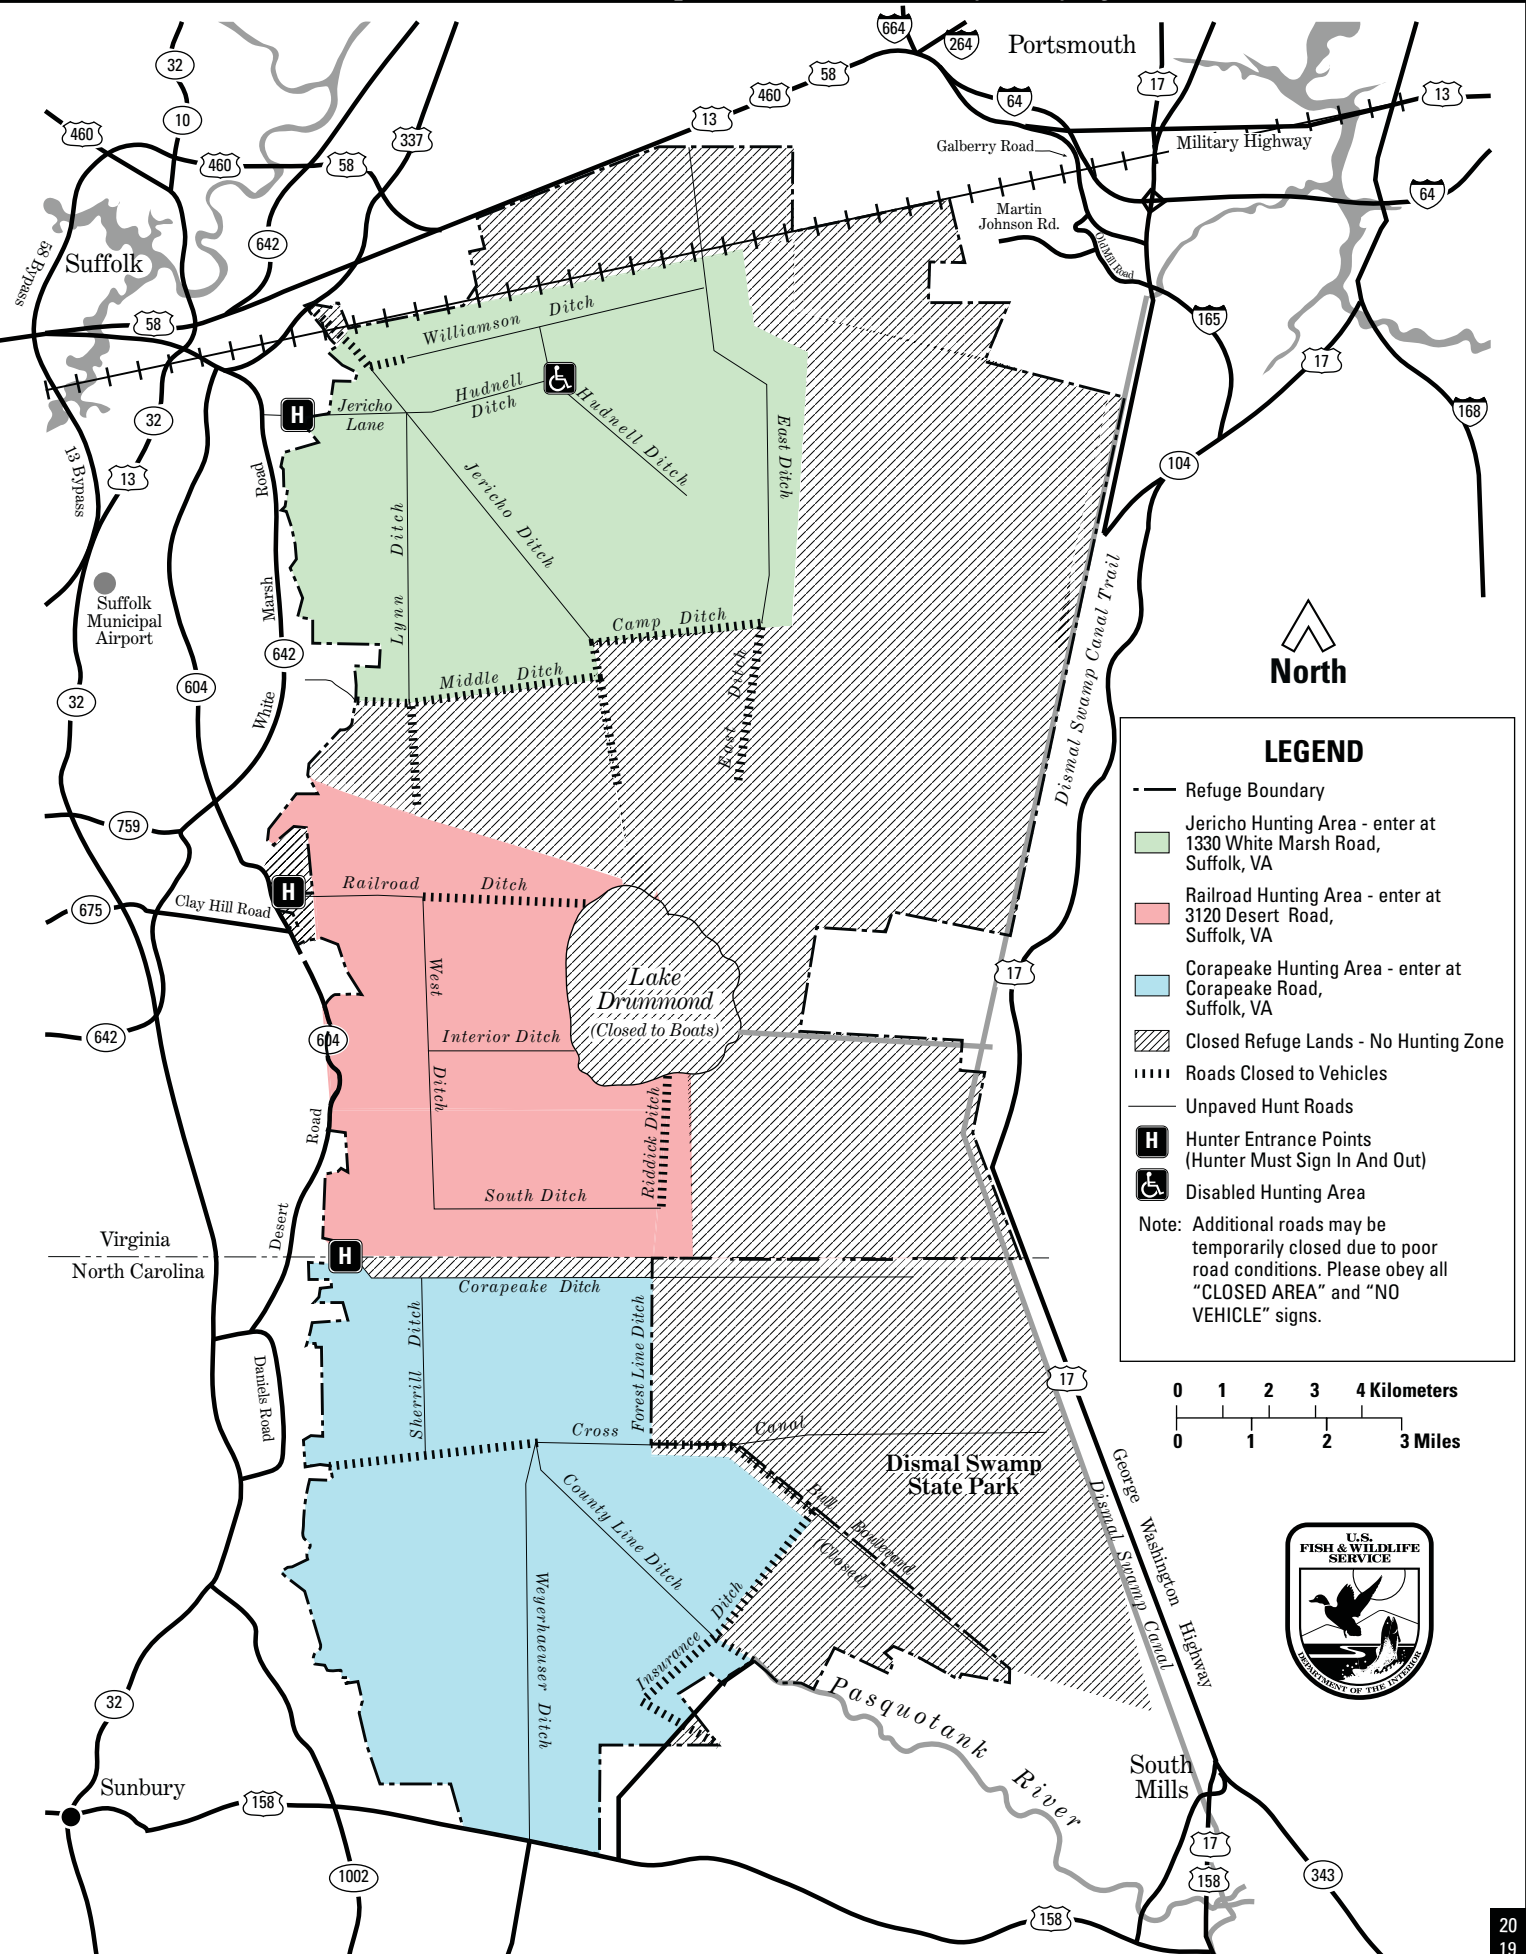

# DEER HUNT MAP *Great Dismal Swamp National Wildlife Refuge*

### LEGEND

- Refuge Boundary
- Jericho Hunting Area - enter at 1330 White Marsh Road, Suffolk, VA
- Railroad Hunting Area - enter at 3120 Desert Road, Suffolk, VA
- Corapeake Hunting Area - enter at Corapeake Road, Suffolk, VA
- Closed Refuge Lands - No Hunting Zone
- Roads Closed to Vehicles
- Unpaved Hunt Roads
- Hunter Entrance Points (Hunter Must Sign In And Out)
- Disabled Hunting Area

Note: Additional roads may be temporarily closed due to poor road conditions. Please obey all "CLOSED AREA" and "NO VEHICLE" signs.