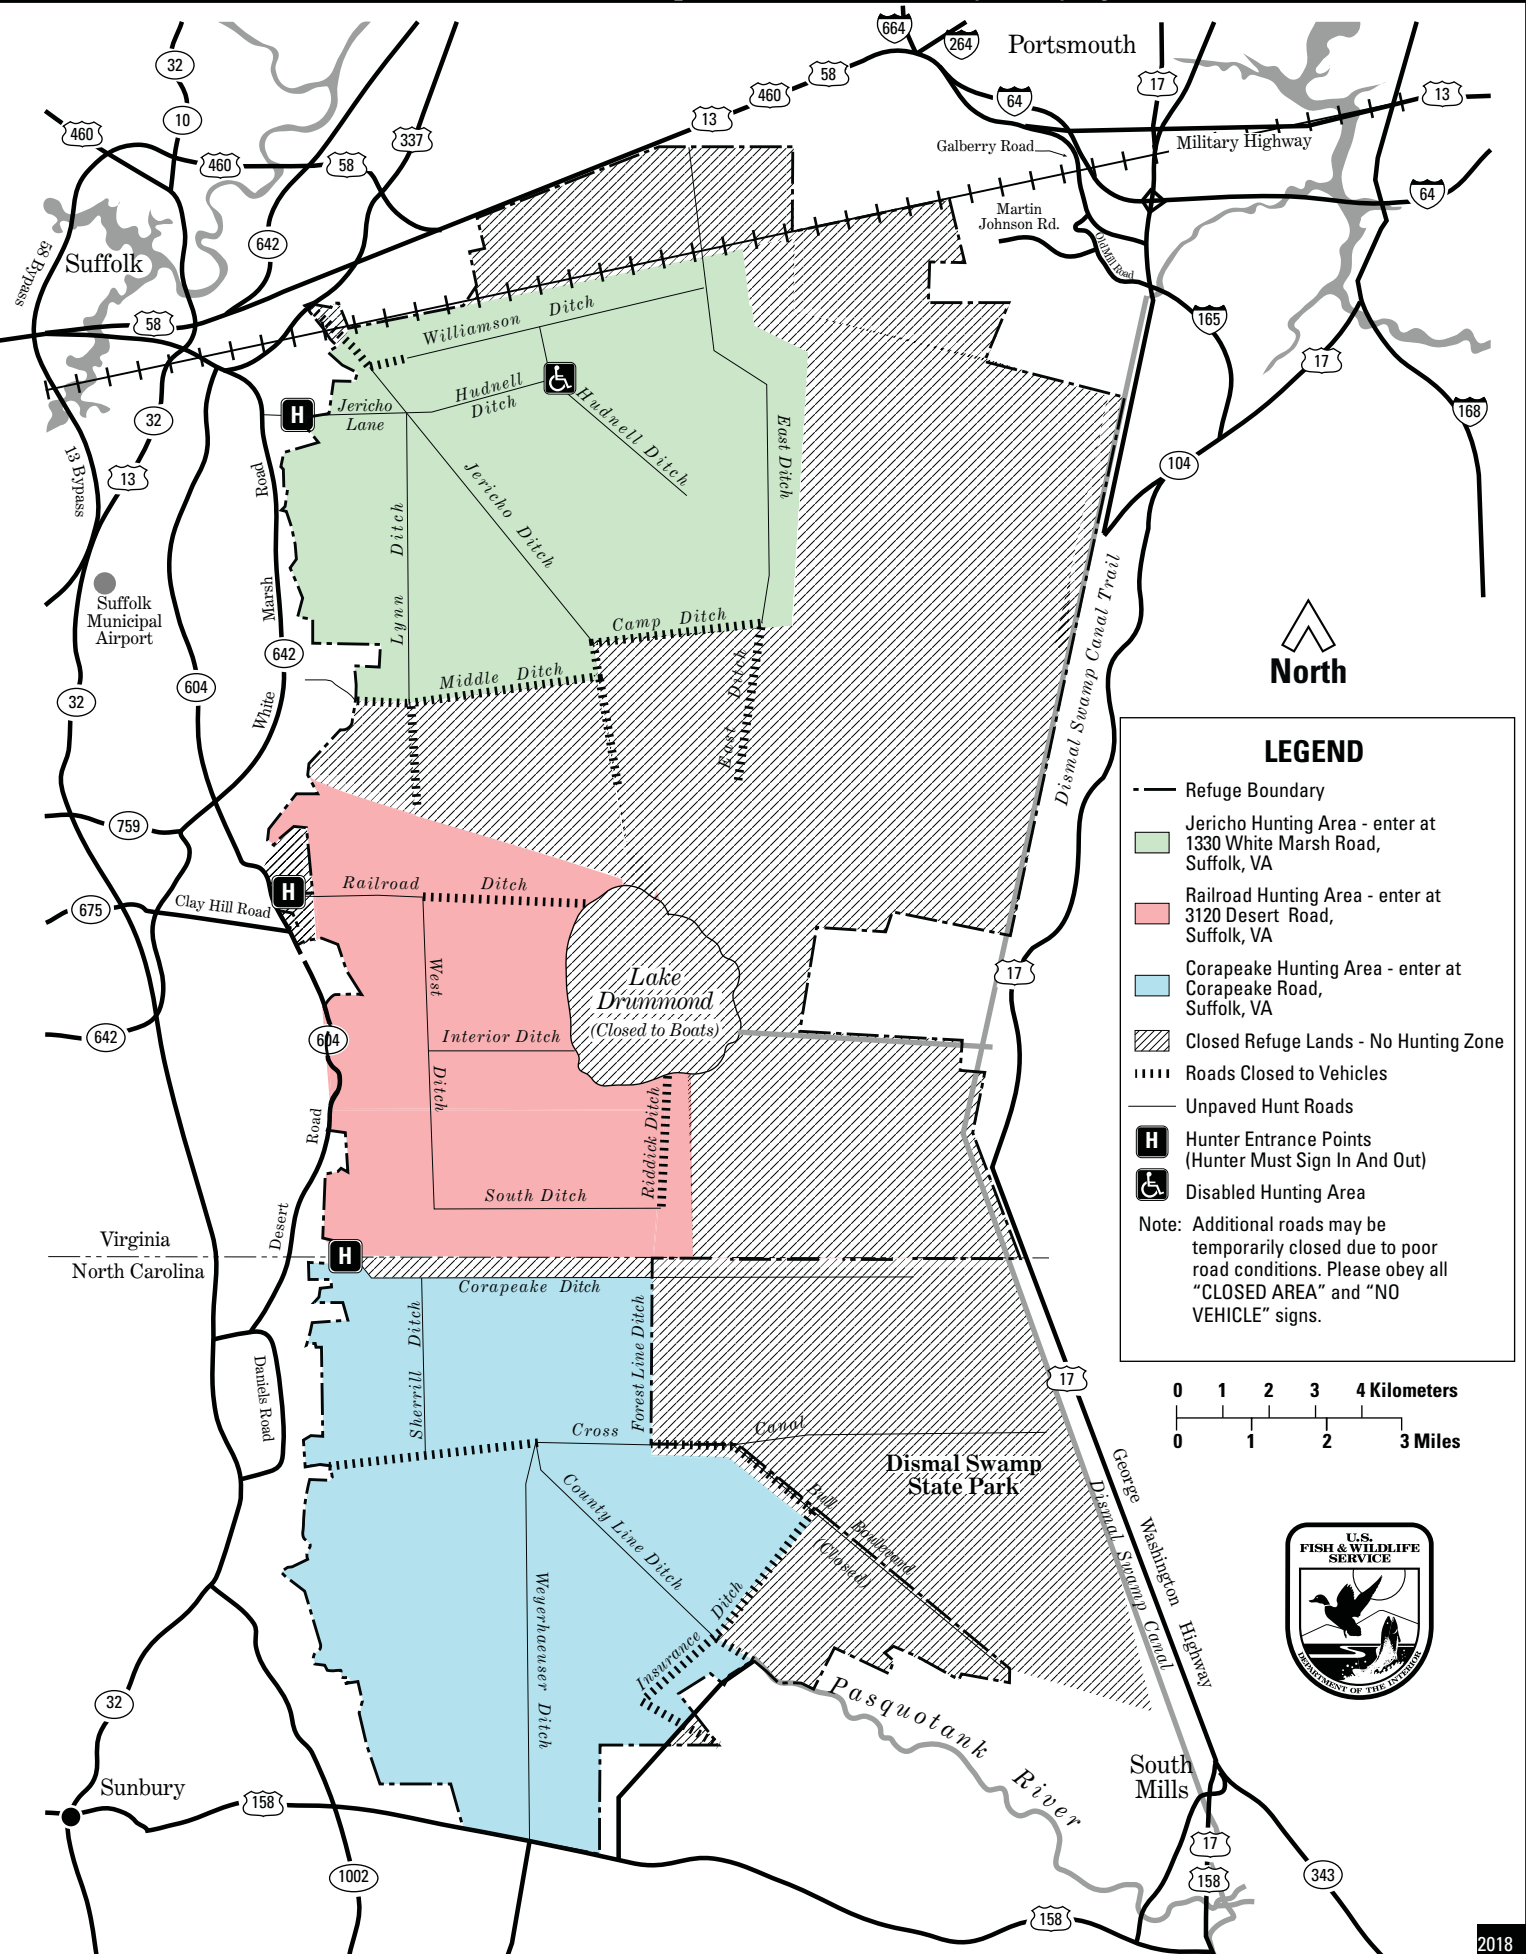

DEER HUNT MAP *Great Dismal Swamp National Wildlife Refuge*

LEGEND

- Refuge Boundary
- Jericho Hunting Area - enter at 1330 White Marsh Road, Suffolk, VA
- Railroad Hunting Area - enter at 3120 Desert Road, Suffolk, VA
- Corapeake Hunting Area - enter at Corapeake Road, Suffolk, VA
- Closed Refuge Lands - No Hunting Zone
- Roads Closed to Vehicles
- Unpaved Hunt Roads
- Hunter Entrance Points (Hunter Must Sign In And Out)
- Disabled Hunting Area

Note: Additional roads may be temporarily closed due to poor road conditions. Please obey all "CLOSED AREA" and "NO VEHICLE" signs.