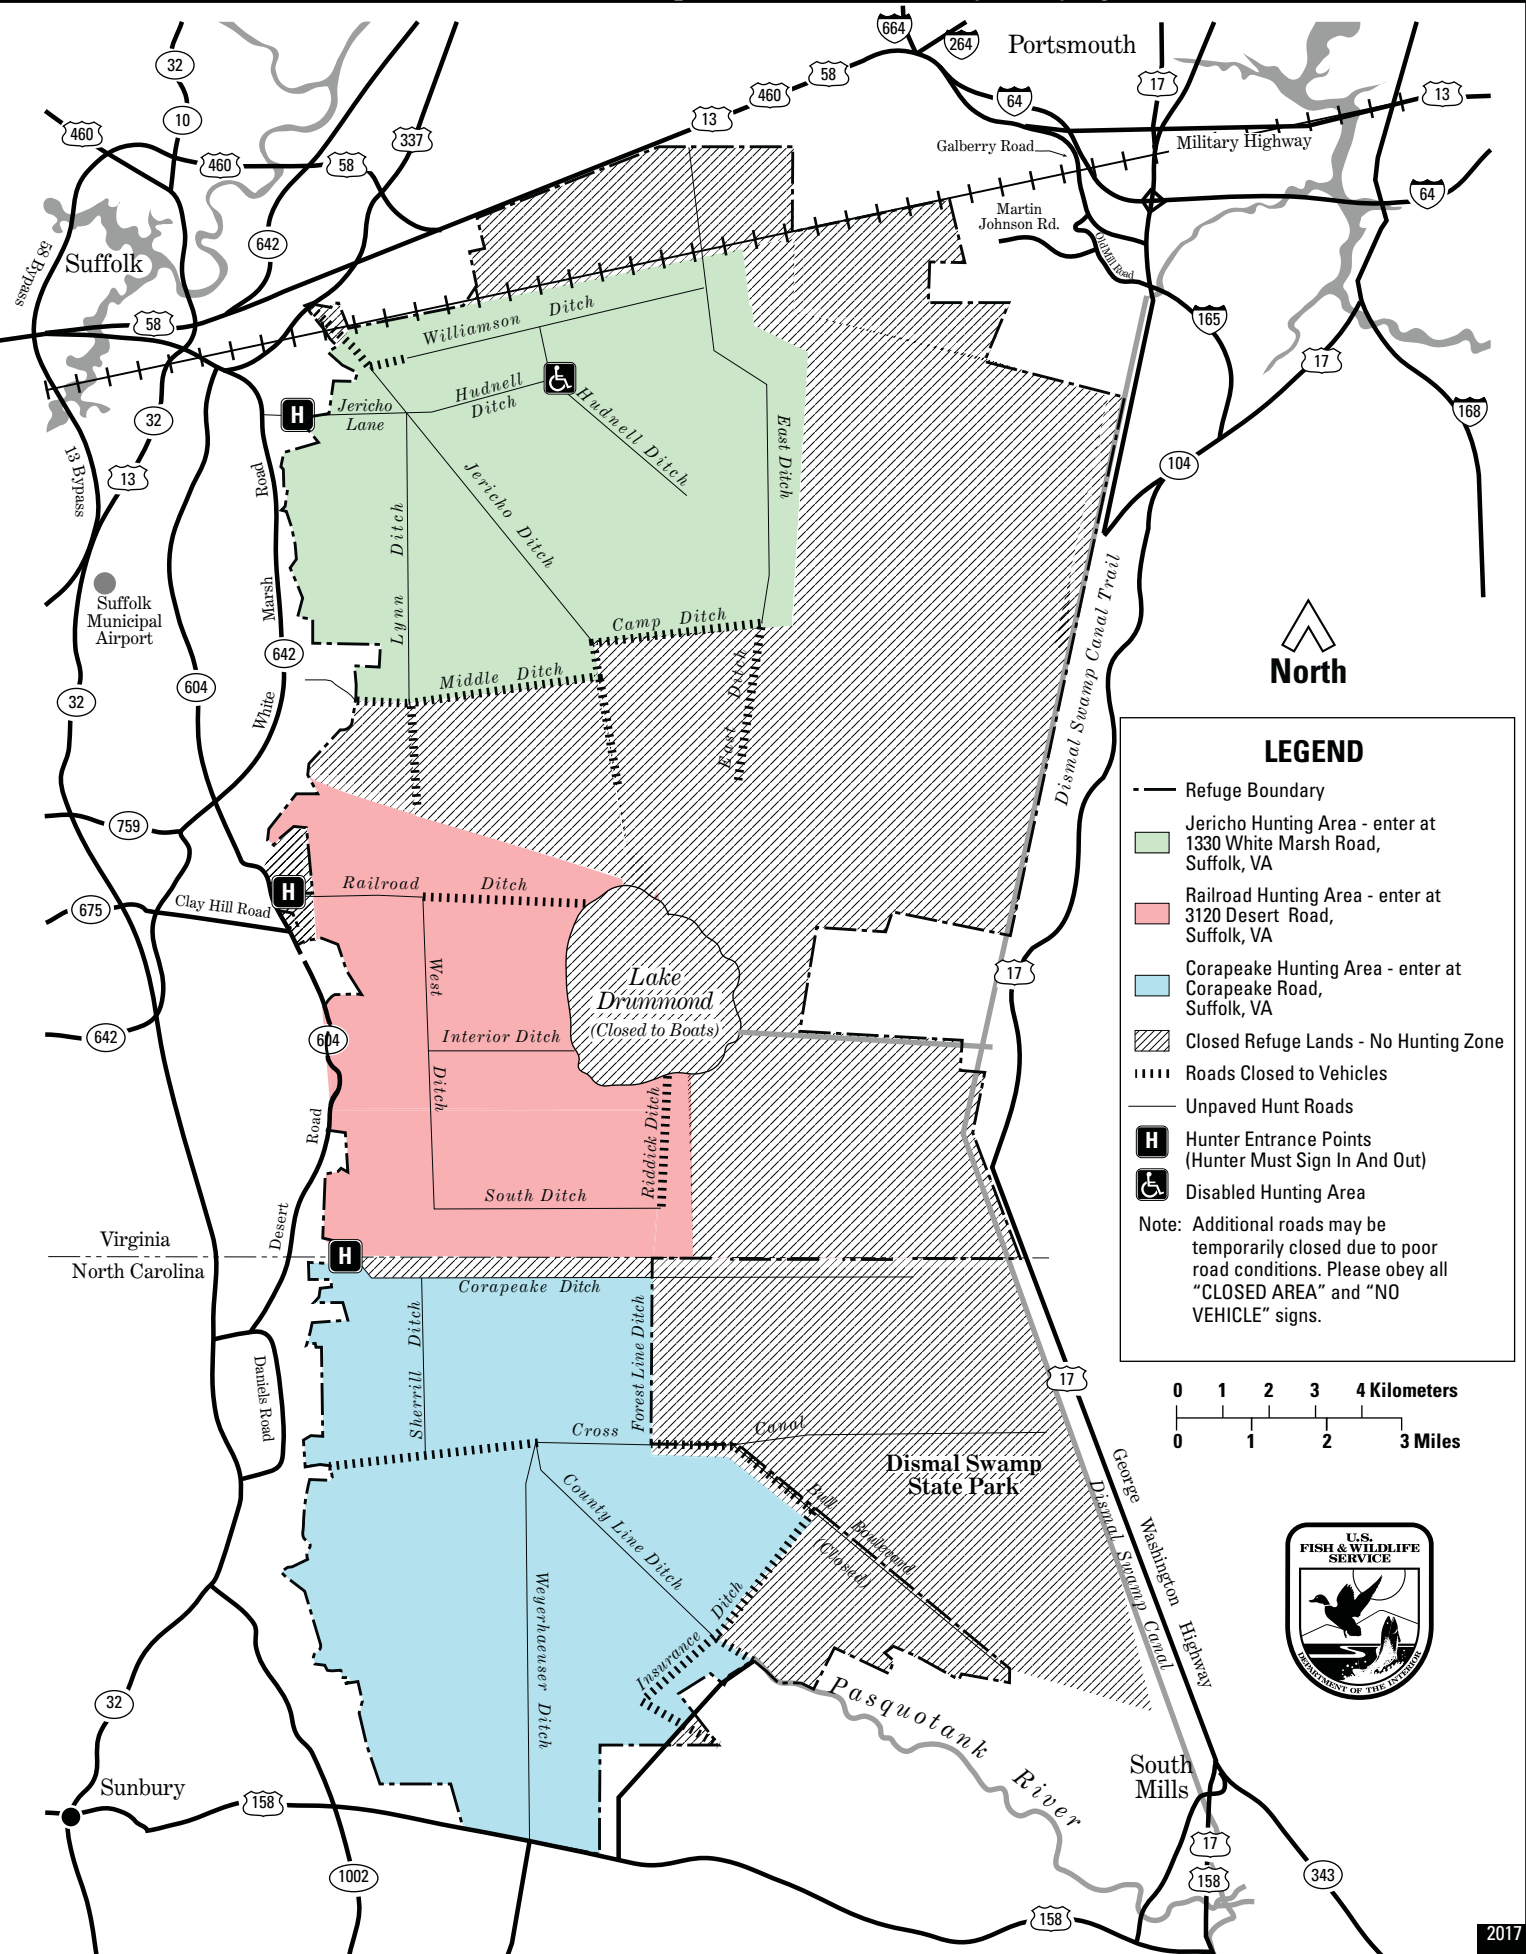

DEER HUNT MAP *Great Dismal Swamp National Wildlife Refuge*

LEGEND

- Refuge Boundary
- Jericho Hunting Area - enter at 1330 White Marsh Road, Suffolk, VA
- Railroad Hunting Area - enter at 3120 Desert Road, Suffolk, VA
- Corapeake Hunting Area - enter at Corapeake Road, Suffolk, VA
- Closed Refuge Lands - No Hunting Zone
- Roads Closed to Vehicles
- Unpaved Hunt Roads
- Hunter Entrance Points (Hunter Must Sign In And Out)
- Disabled Hunting Area

Note: Additional roads may be temporarily closed due to poor road conditions. Please obey all "CLOSED AREA" and "NO VEHICLE" signs.