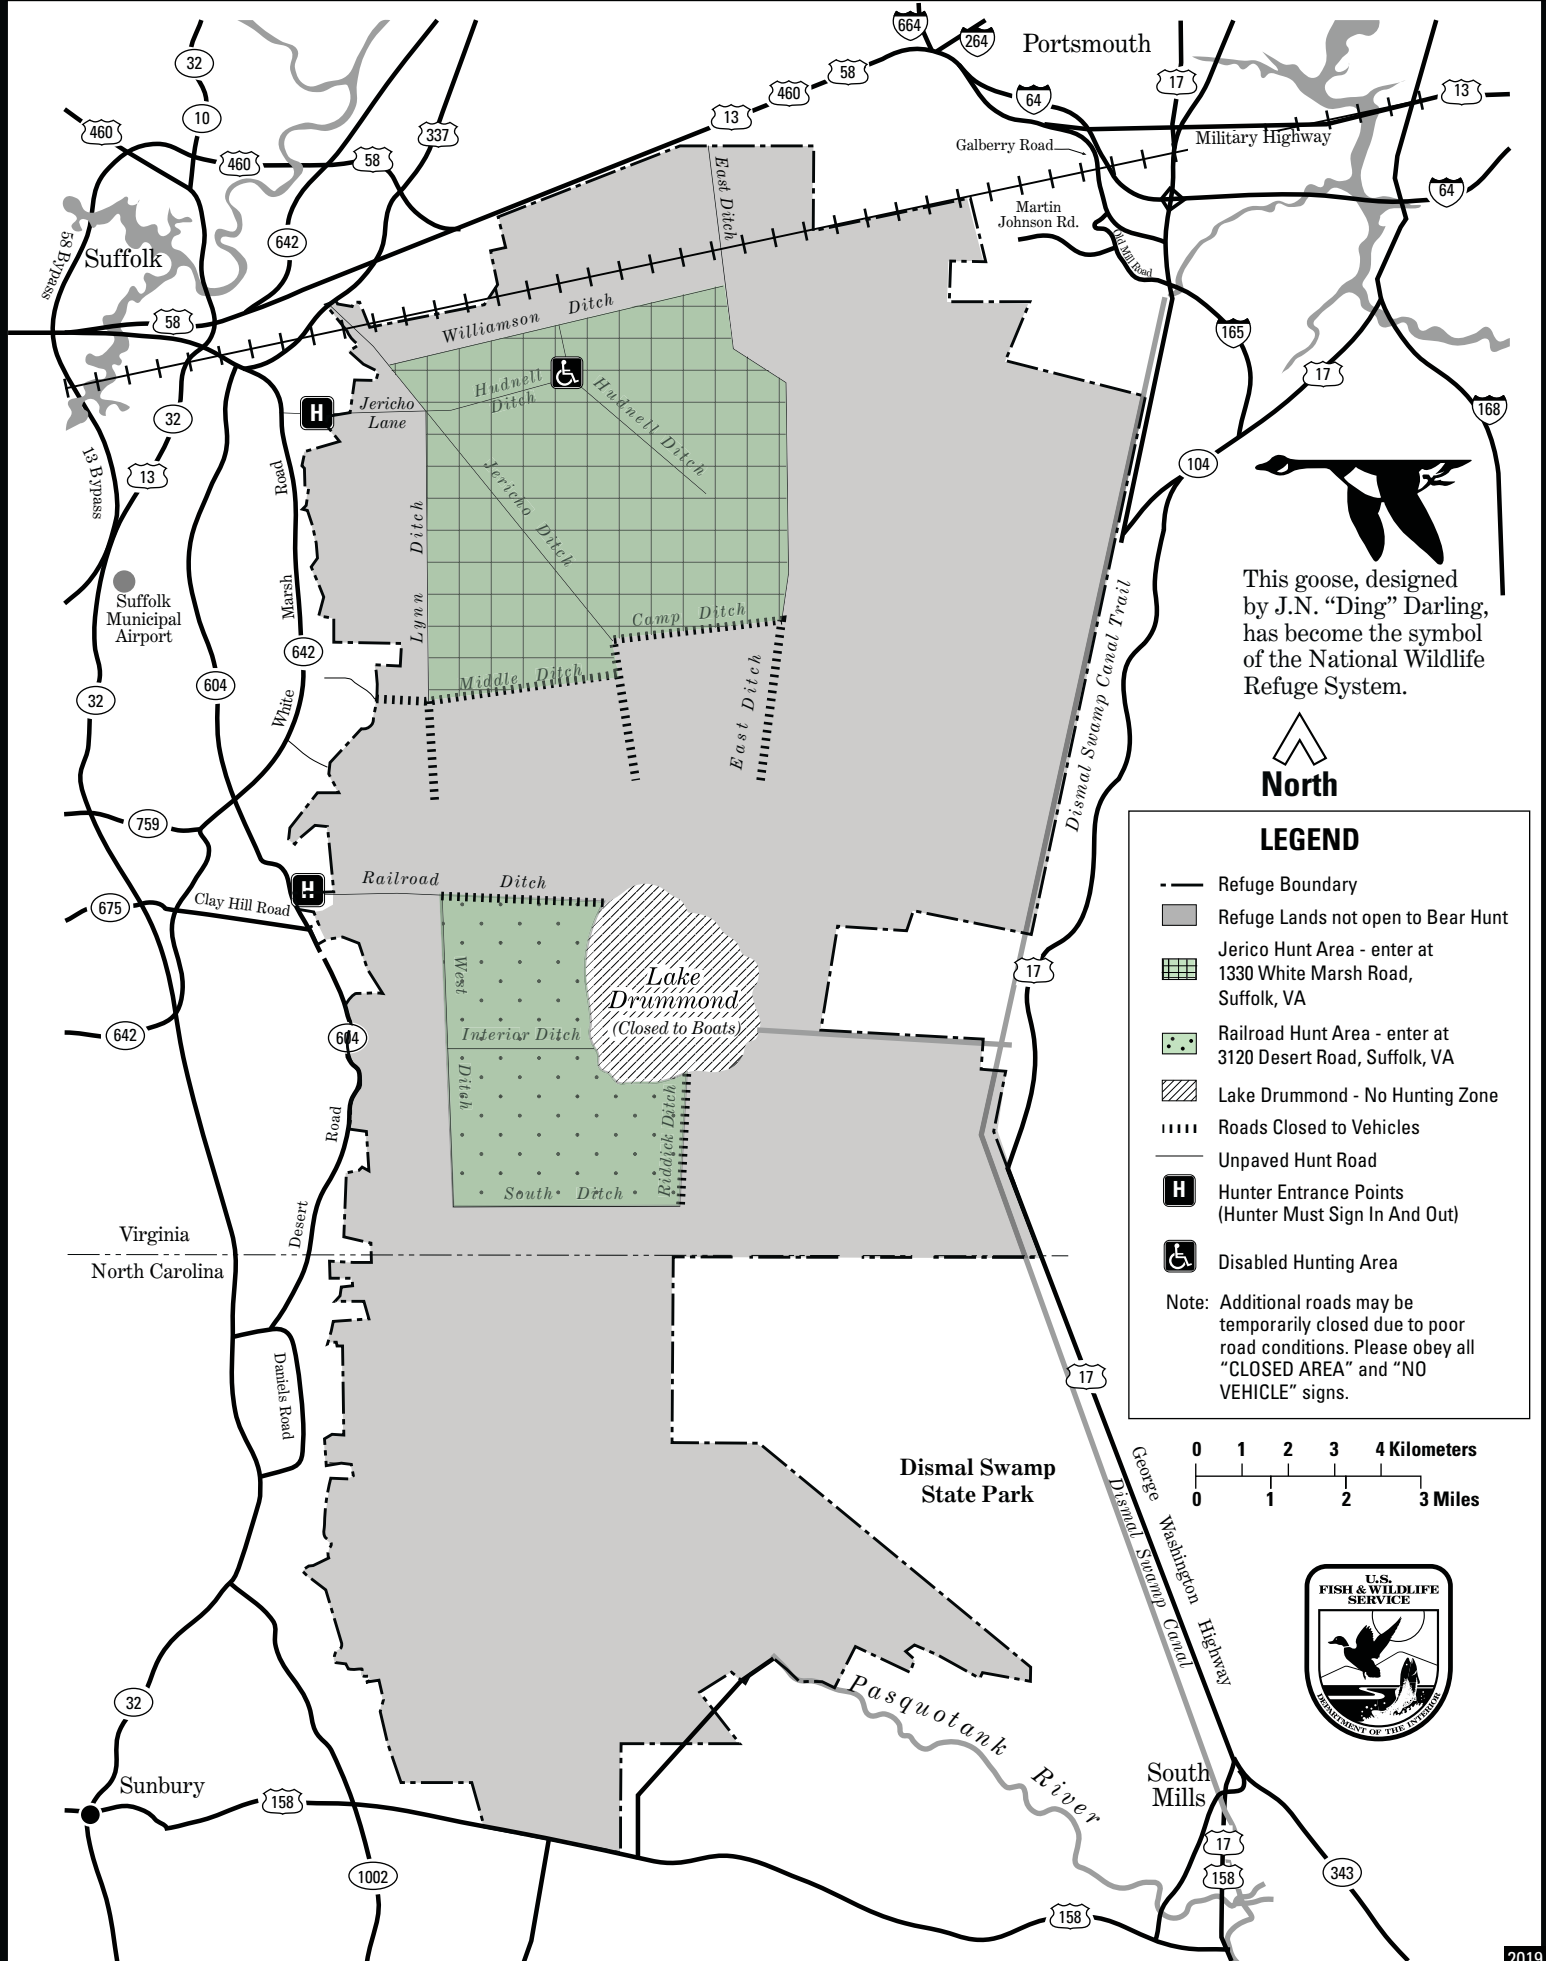

# BEAR HUNT MAP *Great Dismal Swamp National Wildlife Refuge*

This goose, designed by J.N. "Ding" Darling, has become the symbol of the National Wildlife Refuge System.

## LEGEND

- Refuge Boundary
- Refuge Lands not open to Bear Hunt
- Jerico Hunt Area - enter at 1330 White Marsh Road, Suffolk, VA
- Railroad Hunt Area - enter at 3120 Desert Road, Suffolk, VA
- Lake Drummond - No Hunting Zone
- Roads Closed to Vehicles
- Unpaved Hunt Road
- Hunter Entrance Points (Hunter Must Sign In And Out)
- Disabled Hunting Area

Note: Additional roads may be temporarily closed due to poor road conditions. Please obey all "CLOSED AREA" and "NO VEHICLE" signs.