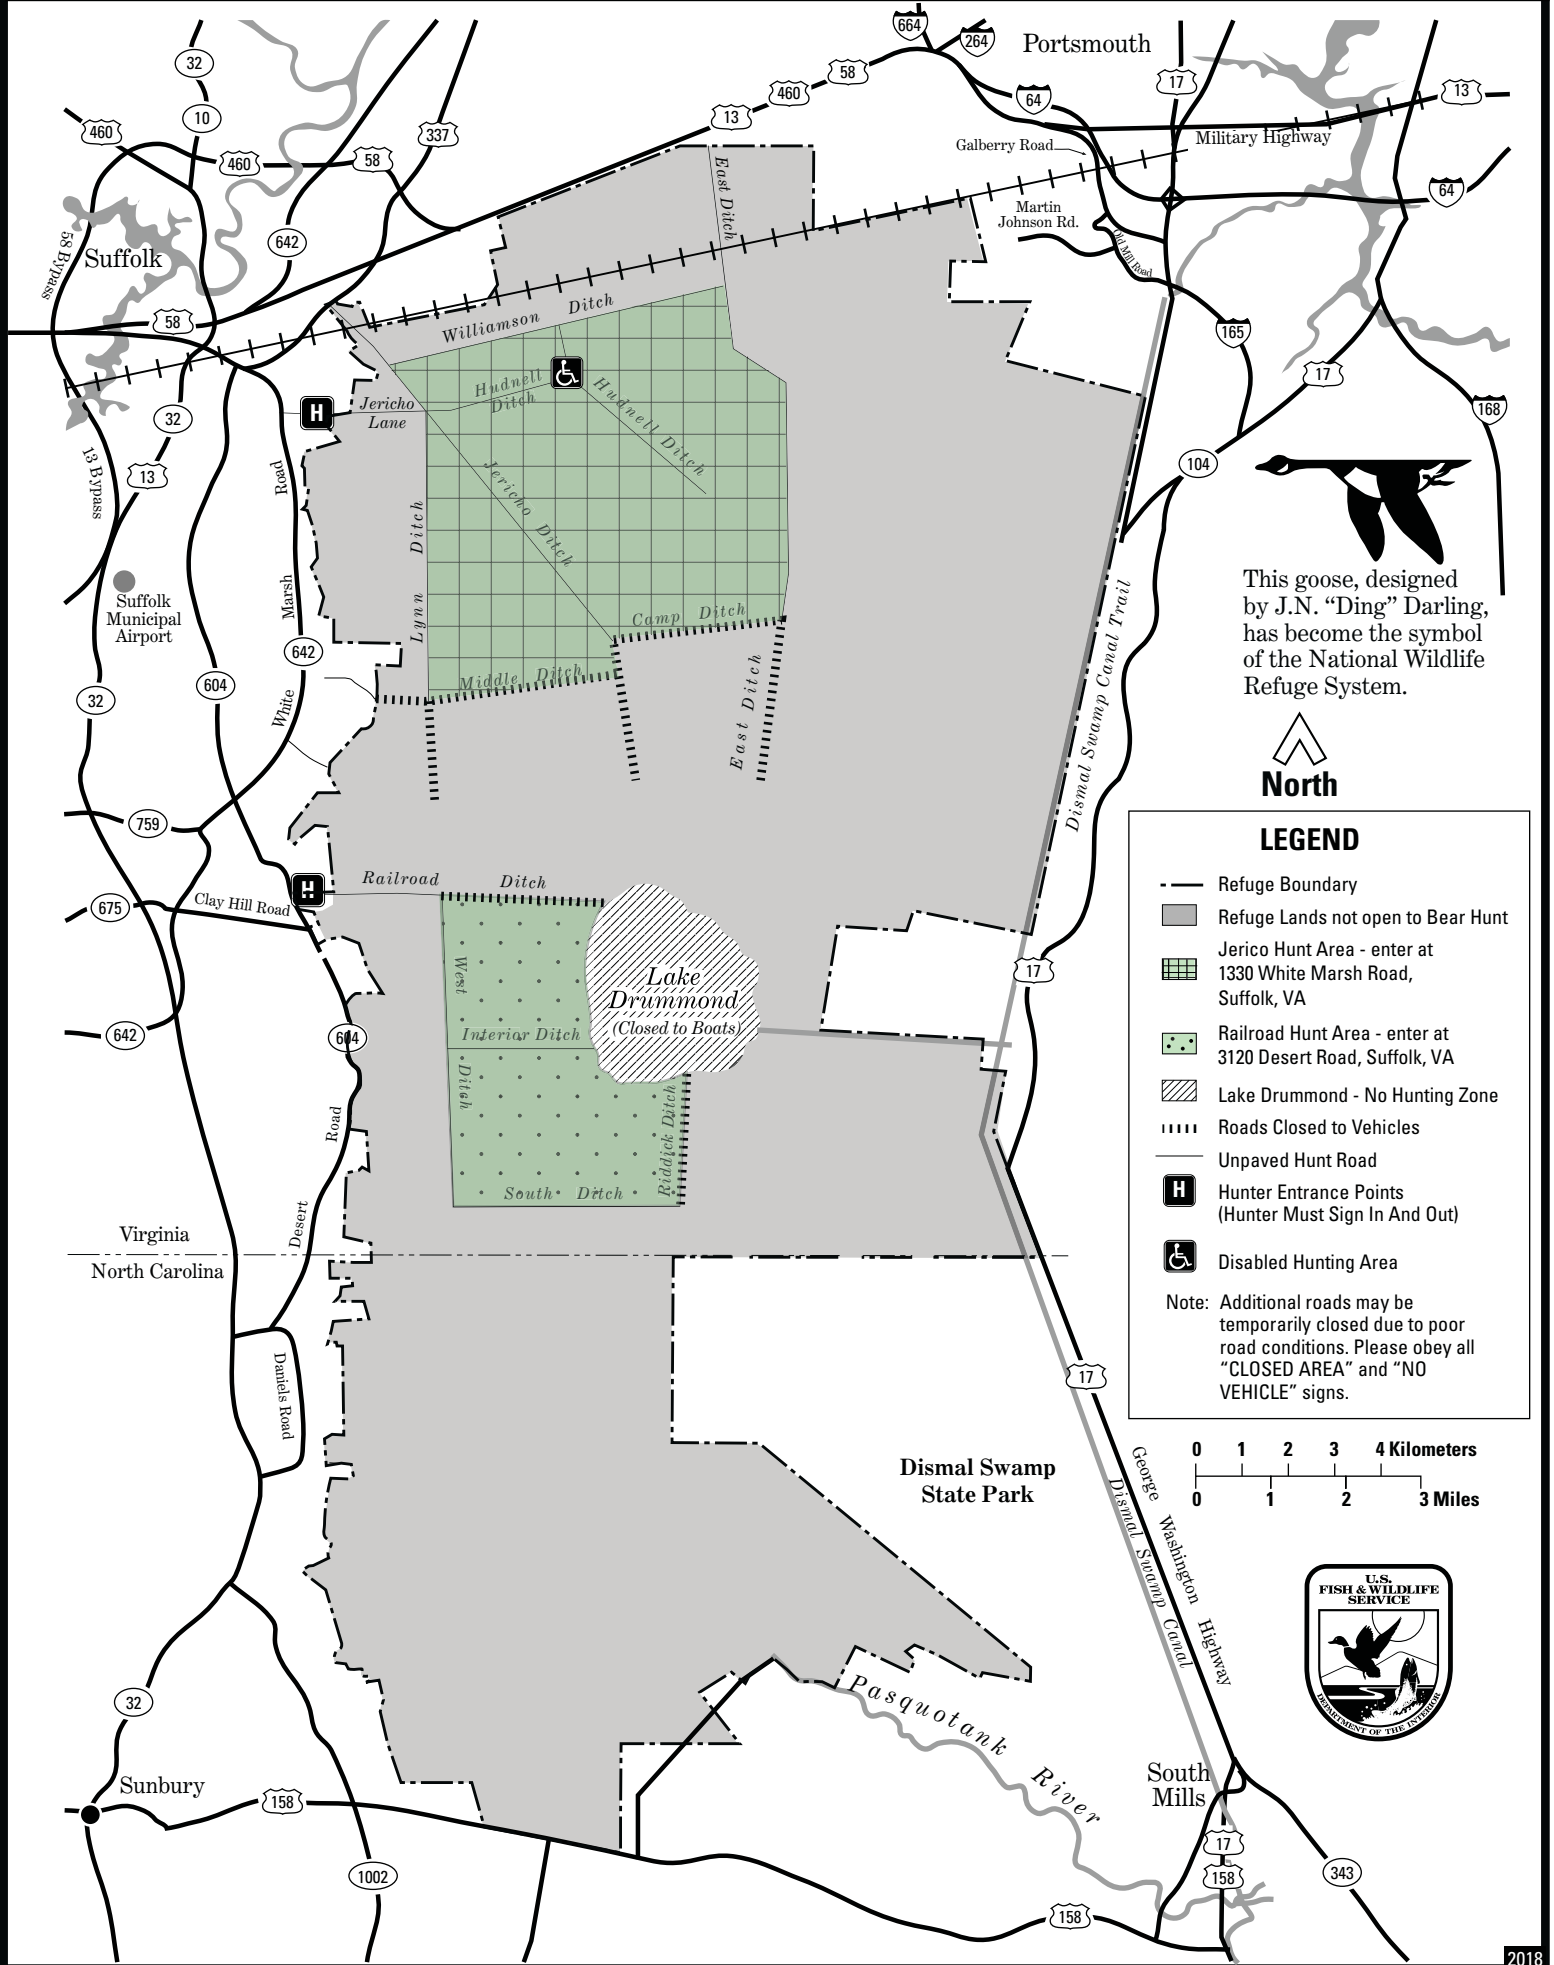

BEAR HUNT MAP *Great Dismal Swamp National Wildlife Refuge*

This goose, designed by J.N. "Ding" Darling, has become the symbol of the National Wildlife Refuge System.

LEGEND

- Refuge Boundary
 - Refuge Lands not open to Bear Hunt
 - Jerico Hunt Area - enter at 1330 White Marsh Road, Suffolk, VA
 - Railroad Hunt Area - enter at 3120 Desert Road, Suffolk, VA
 - Lake Drummond - No Hunting Zone
 - Roads Closed to Vehicles
 - Unpaved Hunt Road
 - Hunter Entrance Points (Hunter Must Sign In And Out)
 - Disabled Hunting Area
- Note: Additional roads may be temporarily closed due to poor road conditions. Please obey all "CLOSED AREA" and "NO VEHICLE" signs.