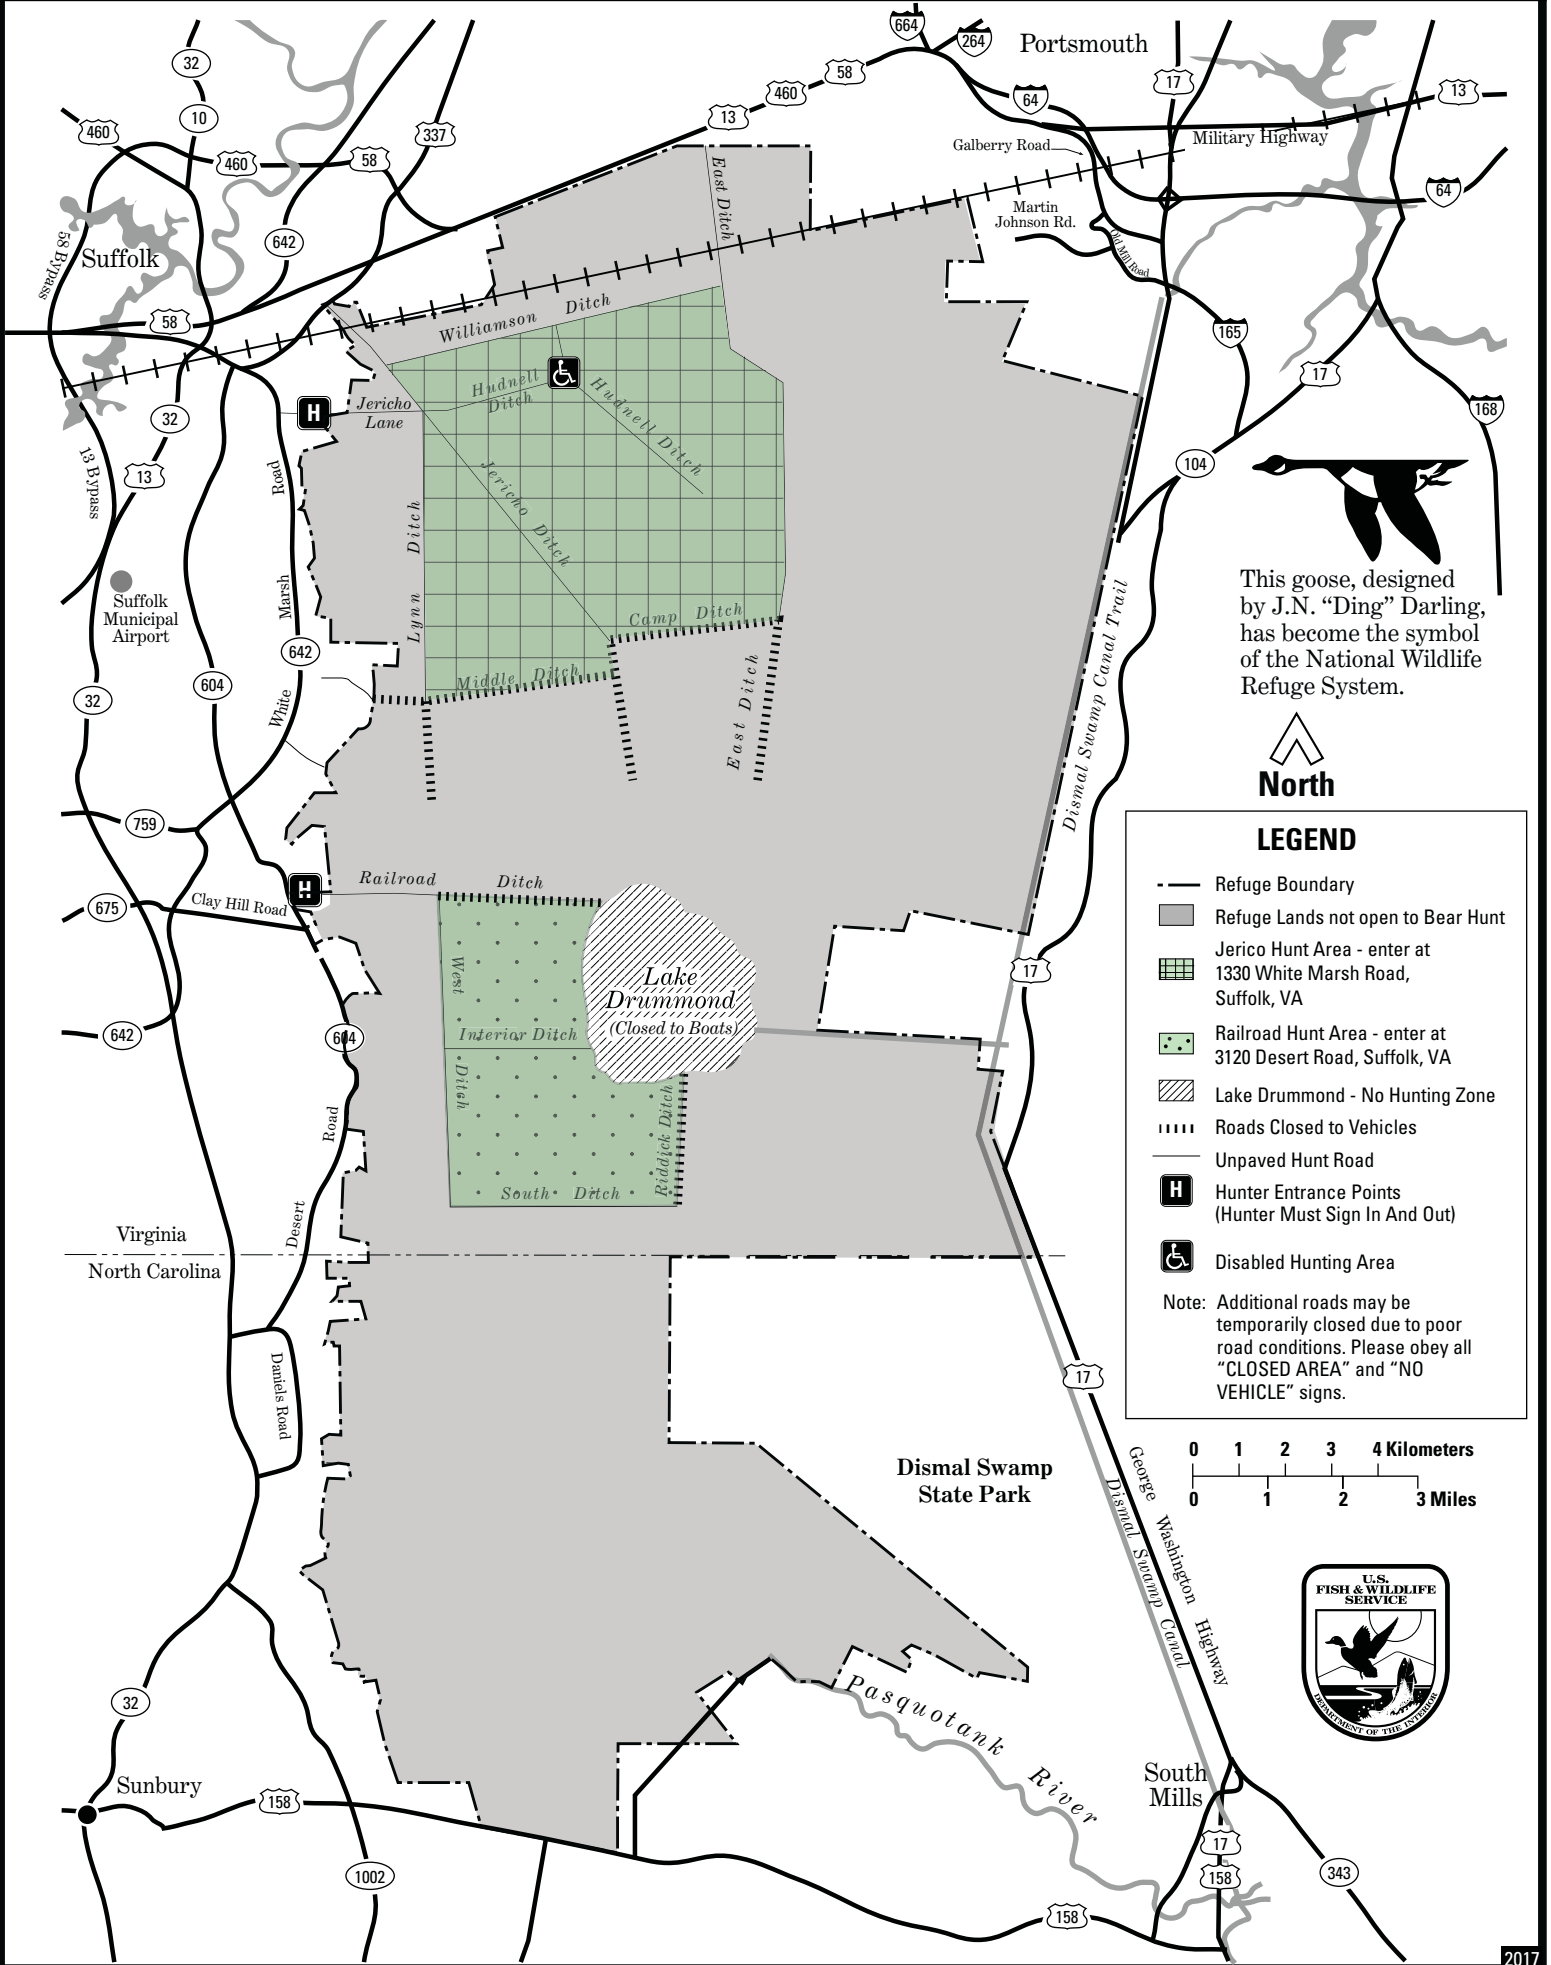

BEAR HUNT MAP *Great Dismal Swamp National Wildlife Refuge*

This goose, designed by J.N. "Ding" Darling, has become the symbol of the National Wildlife Refuge System.

LEGEND

- Refuge Boundary
- Refuge Lands not open to Bear Hunt
- Jerico Hunt Area - enter at 1330 White Marsh Road, Suffolk, VA
- Railroad Hunt Area - enter at 3120 Desert Road, Suffolk, VA
- Lake Drummond - No Hunting Zone
- Roads Closed to Vehicles
- Unpaved Hunt Road
- Hunter Entrance Points (Hunter Must Sign In And Out)
- Disabled Hunting Area

Note: Additional roads may be temporarily closed due to poor road conditions. Please obey all "CLOSED AREA" and "NO VEHICLE" signs.