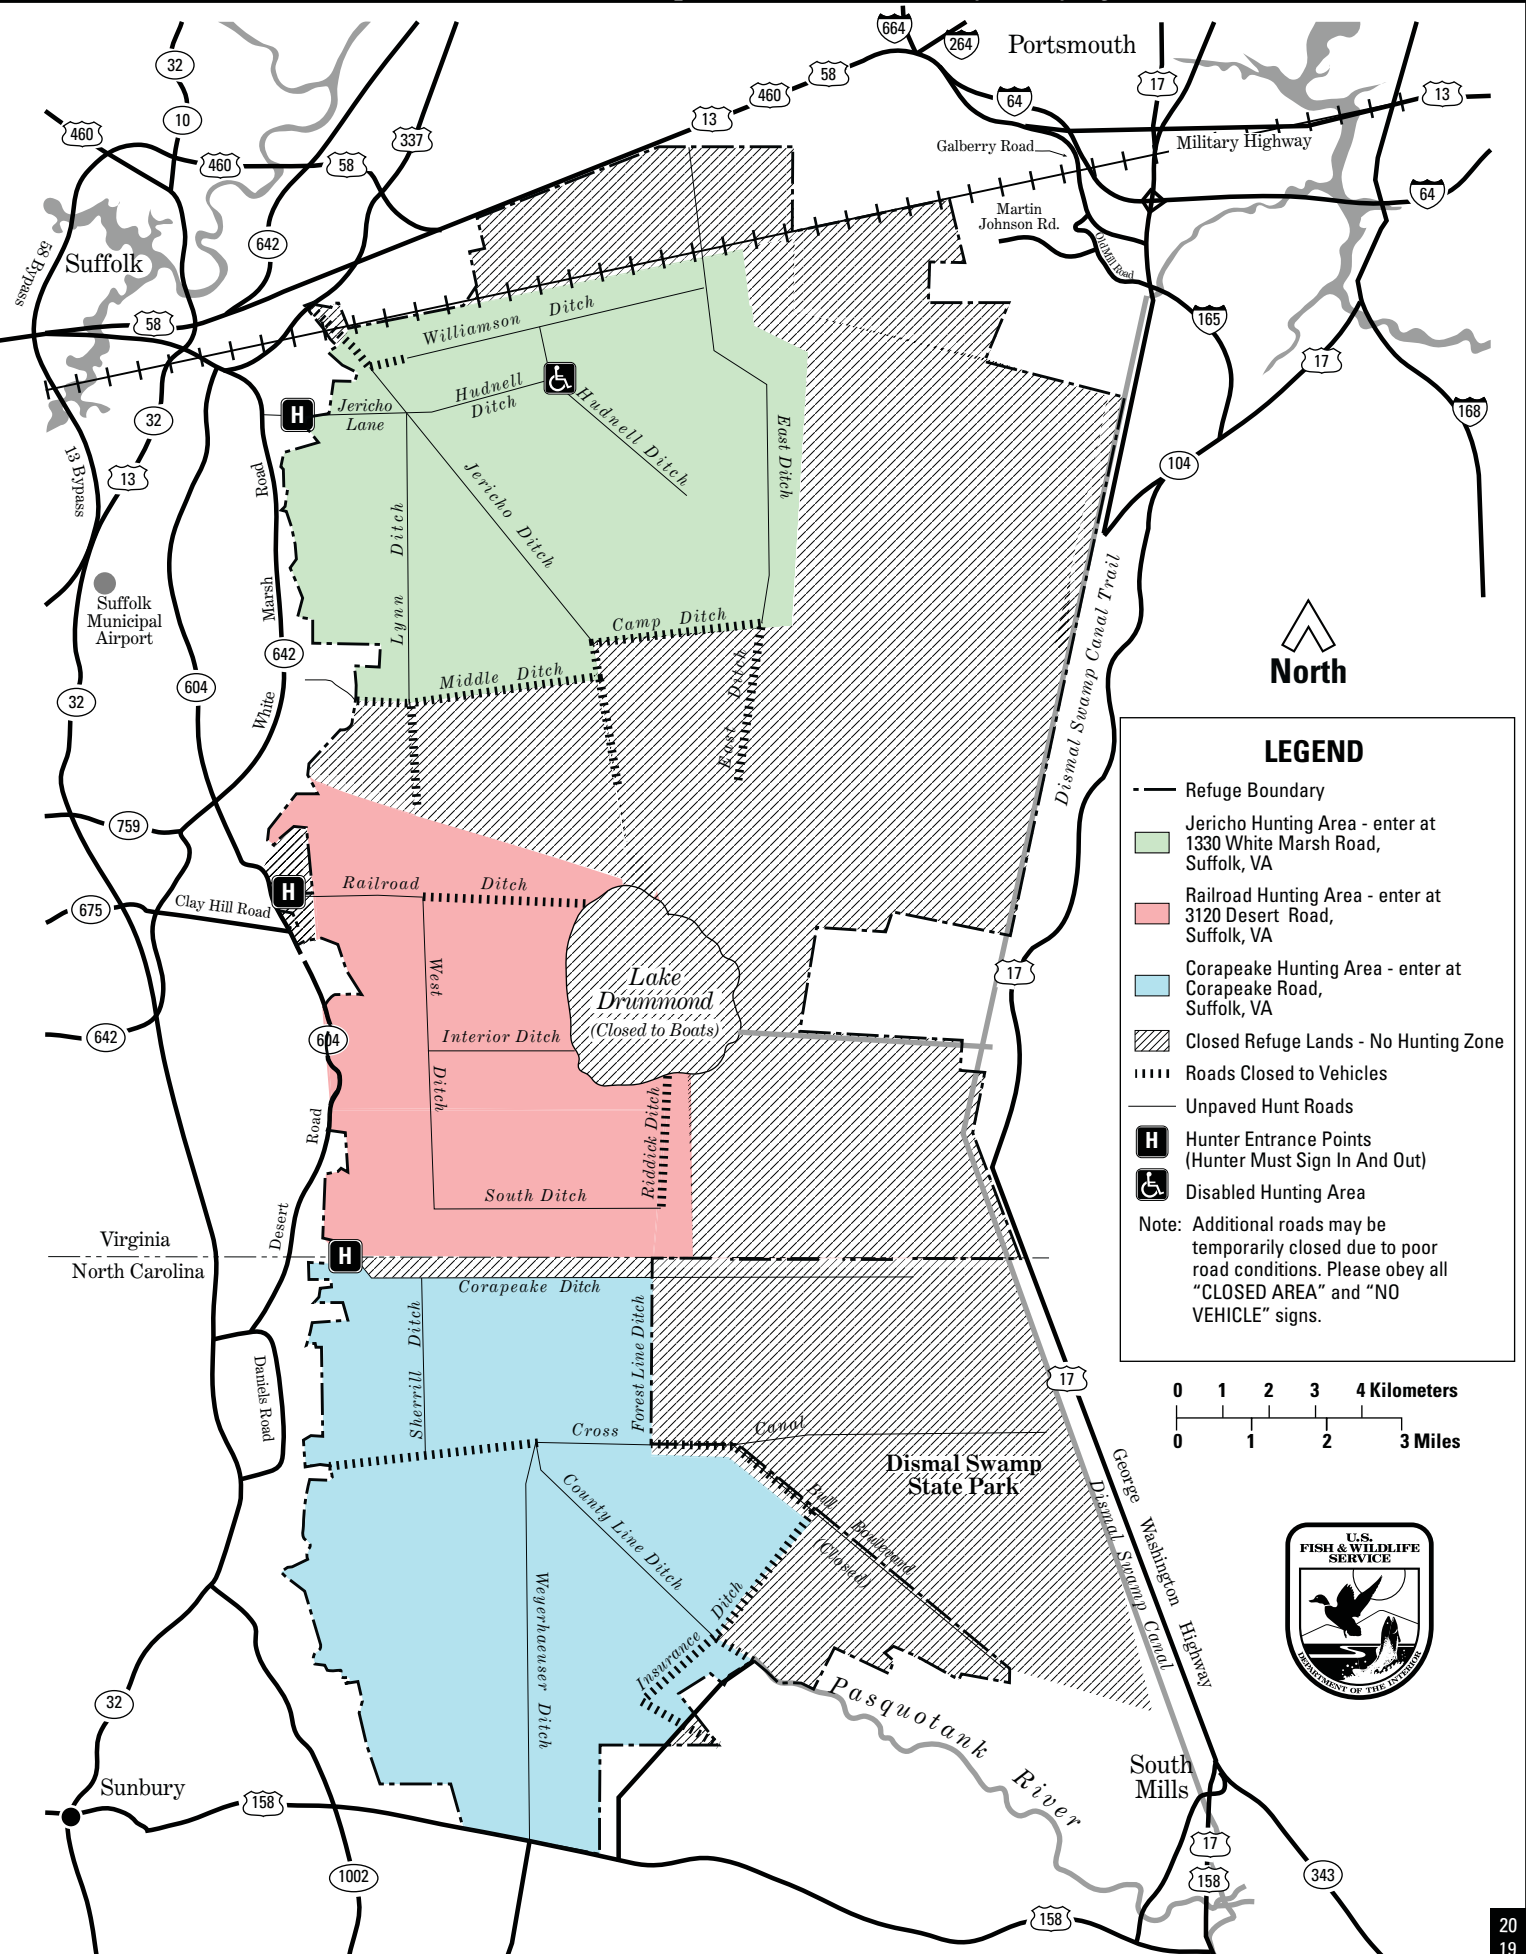

DEER HUNT MAP *Great Dismal Swamp National Wildlife Refuge*

LEGEND

- Refuge Boundary
- Jericho Hunting Area - enter at 1330 White Marsh Road, Suffolk, VA
- Railroad Hunting Area - enter at 3120 Desert Road, Suffolk, VA
- Corapeake Hunting Area - enter at Corapeake Road, Suffolk, VA
- Closed Refuge Lands - No Hunting Zone
- Roads Closed to Vehicles
- Unpaved Hunt Roads
- Hunter Entrance Points (Hunter Must Sign In And Out)
- Disabled Hunting Area

Note: Additional roads may be temporarily closed due to poor road conditions. Please obey all "CLOSED AREA" and "NO VEHICLE" signs.