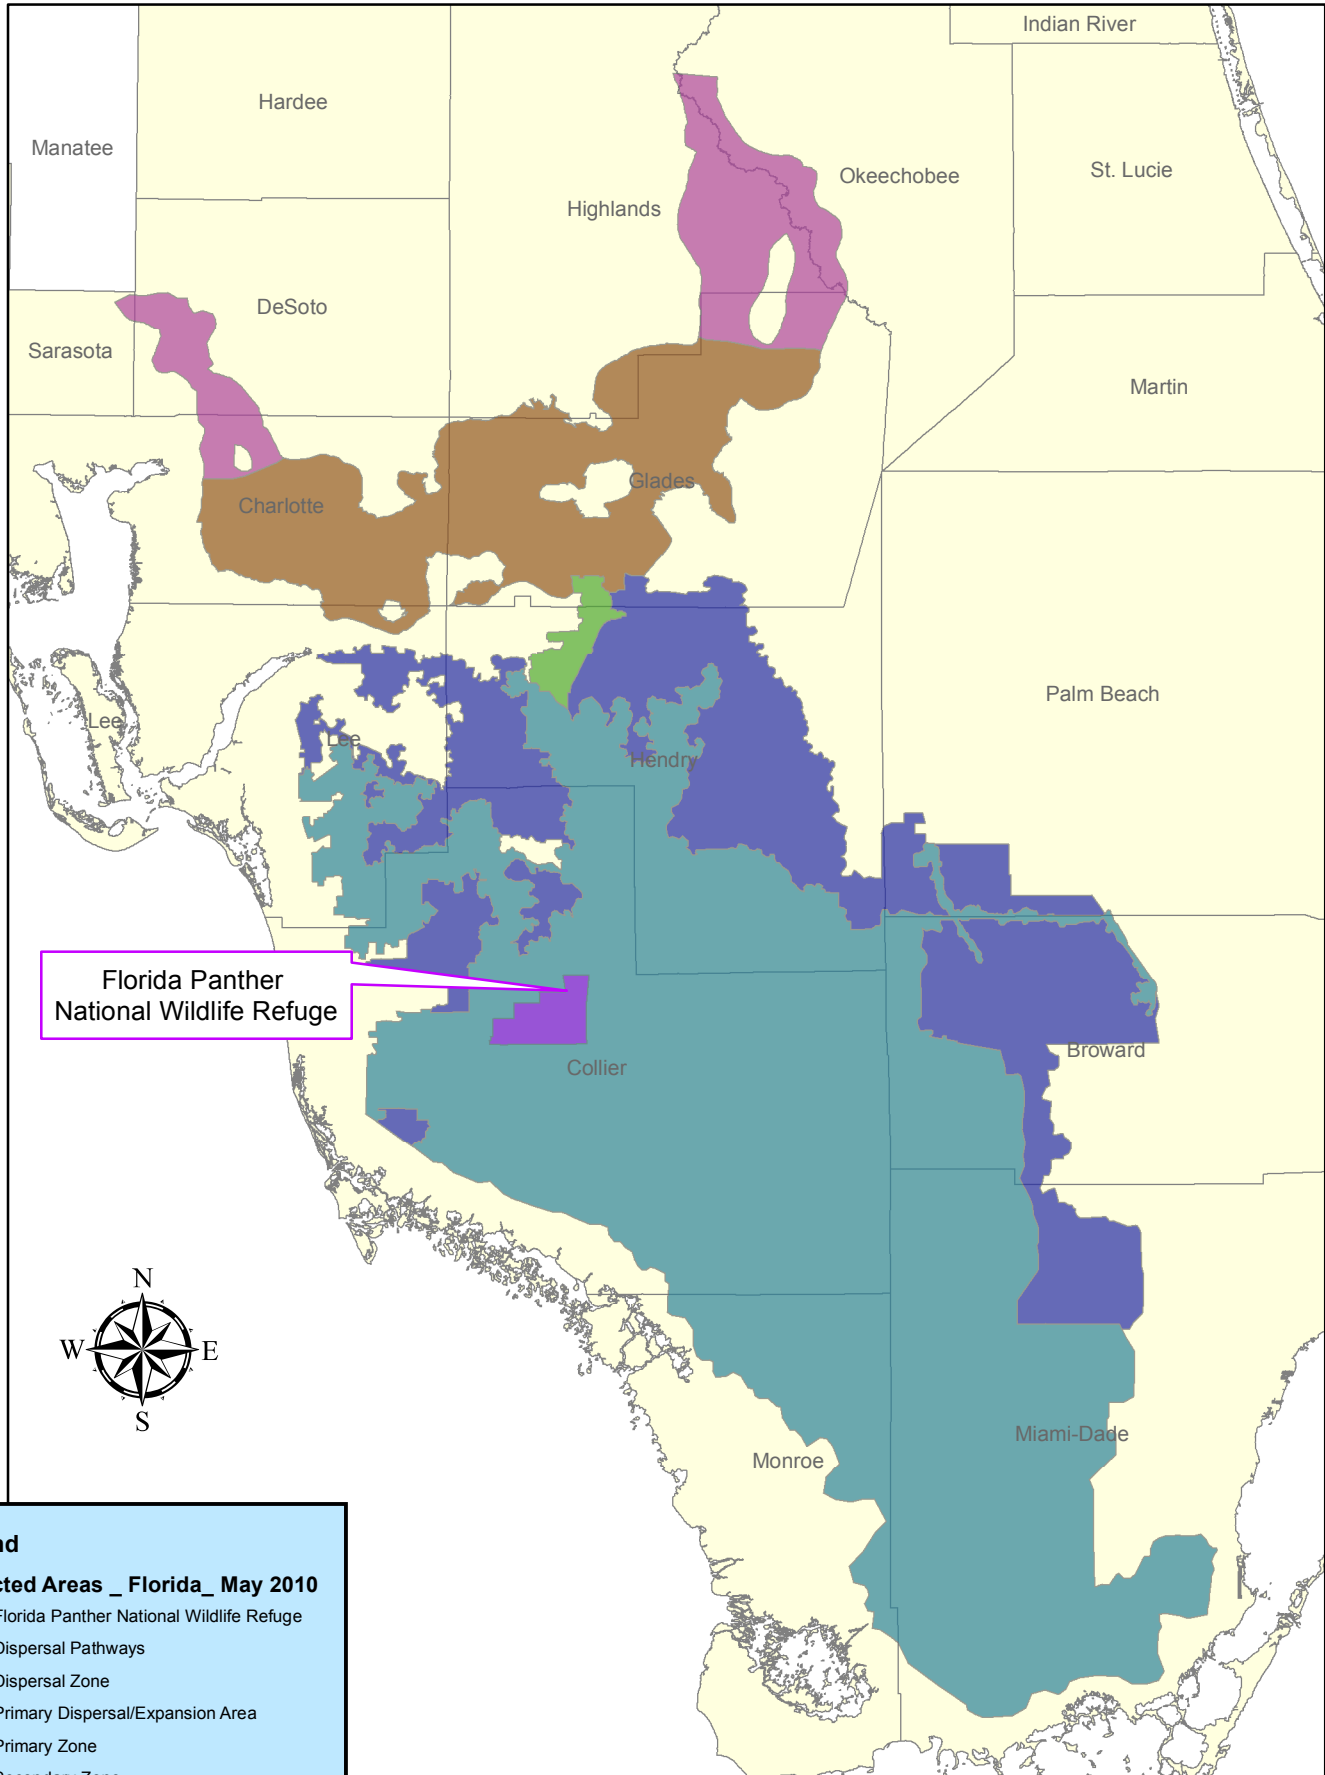

# Florida Panther Focus Area

Florida Panther  
National Wildlife Refuge

**Legend**

**Protected Areas \_ Florida\_ May 2010**

- Florida Panther National Wildlife Refuge
- Dispersal Pathways
- Dispersal Zone
- Primary Dispersal/Expansion Area
- Primary Zone
- Secondary Zone

**USFWS South Florida Region**

- Broward Sout Florida Counties

Prepared  
Dec. 3, 2013