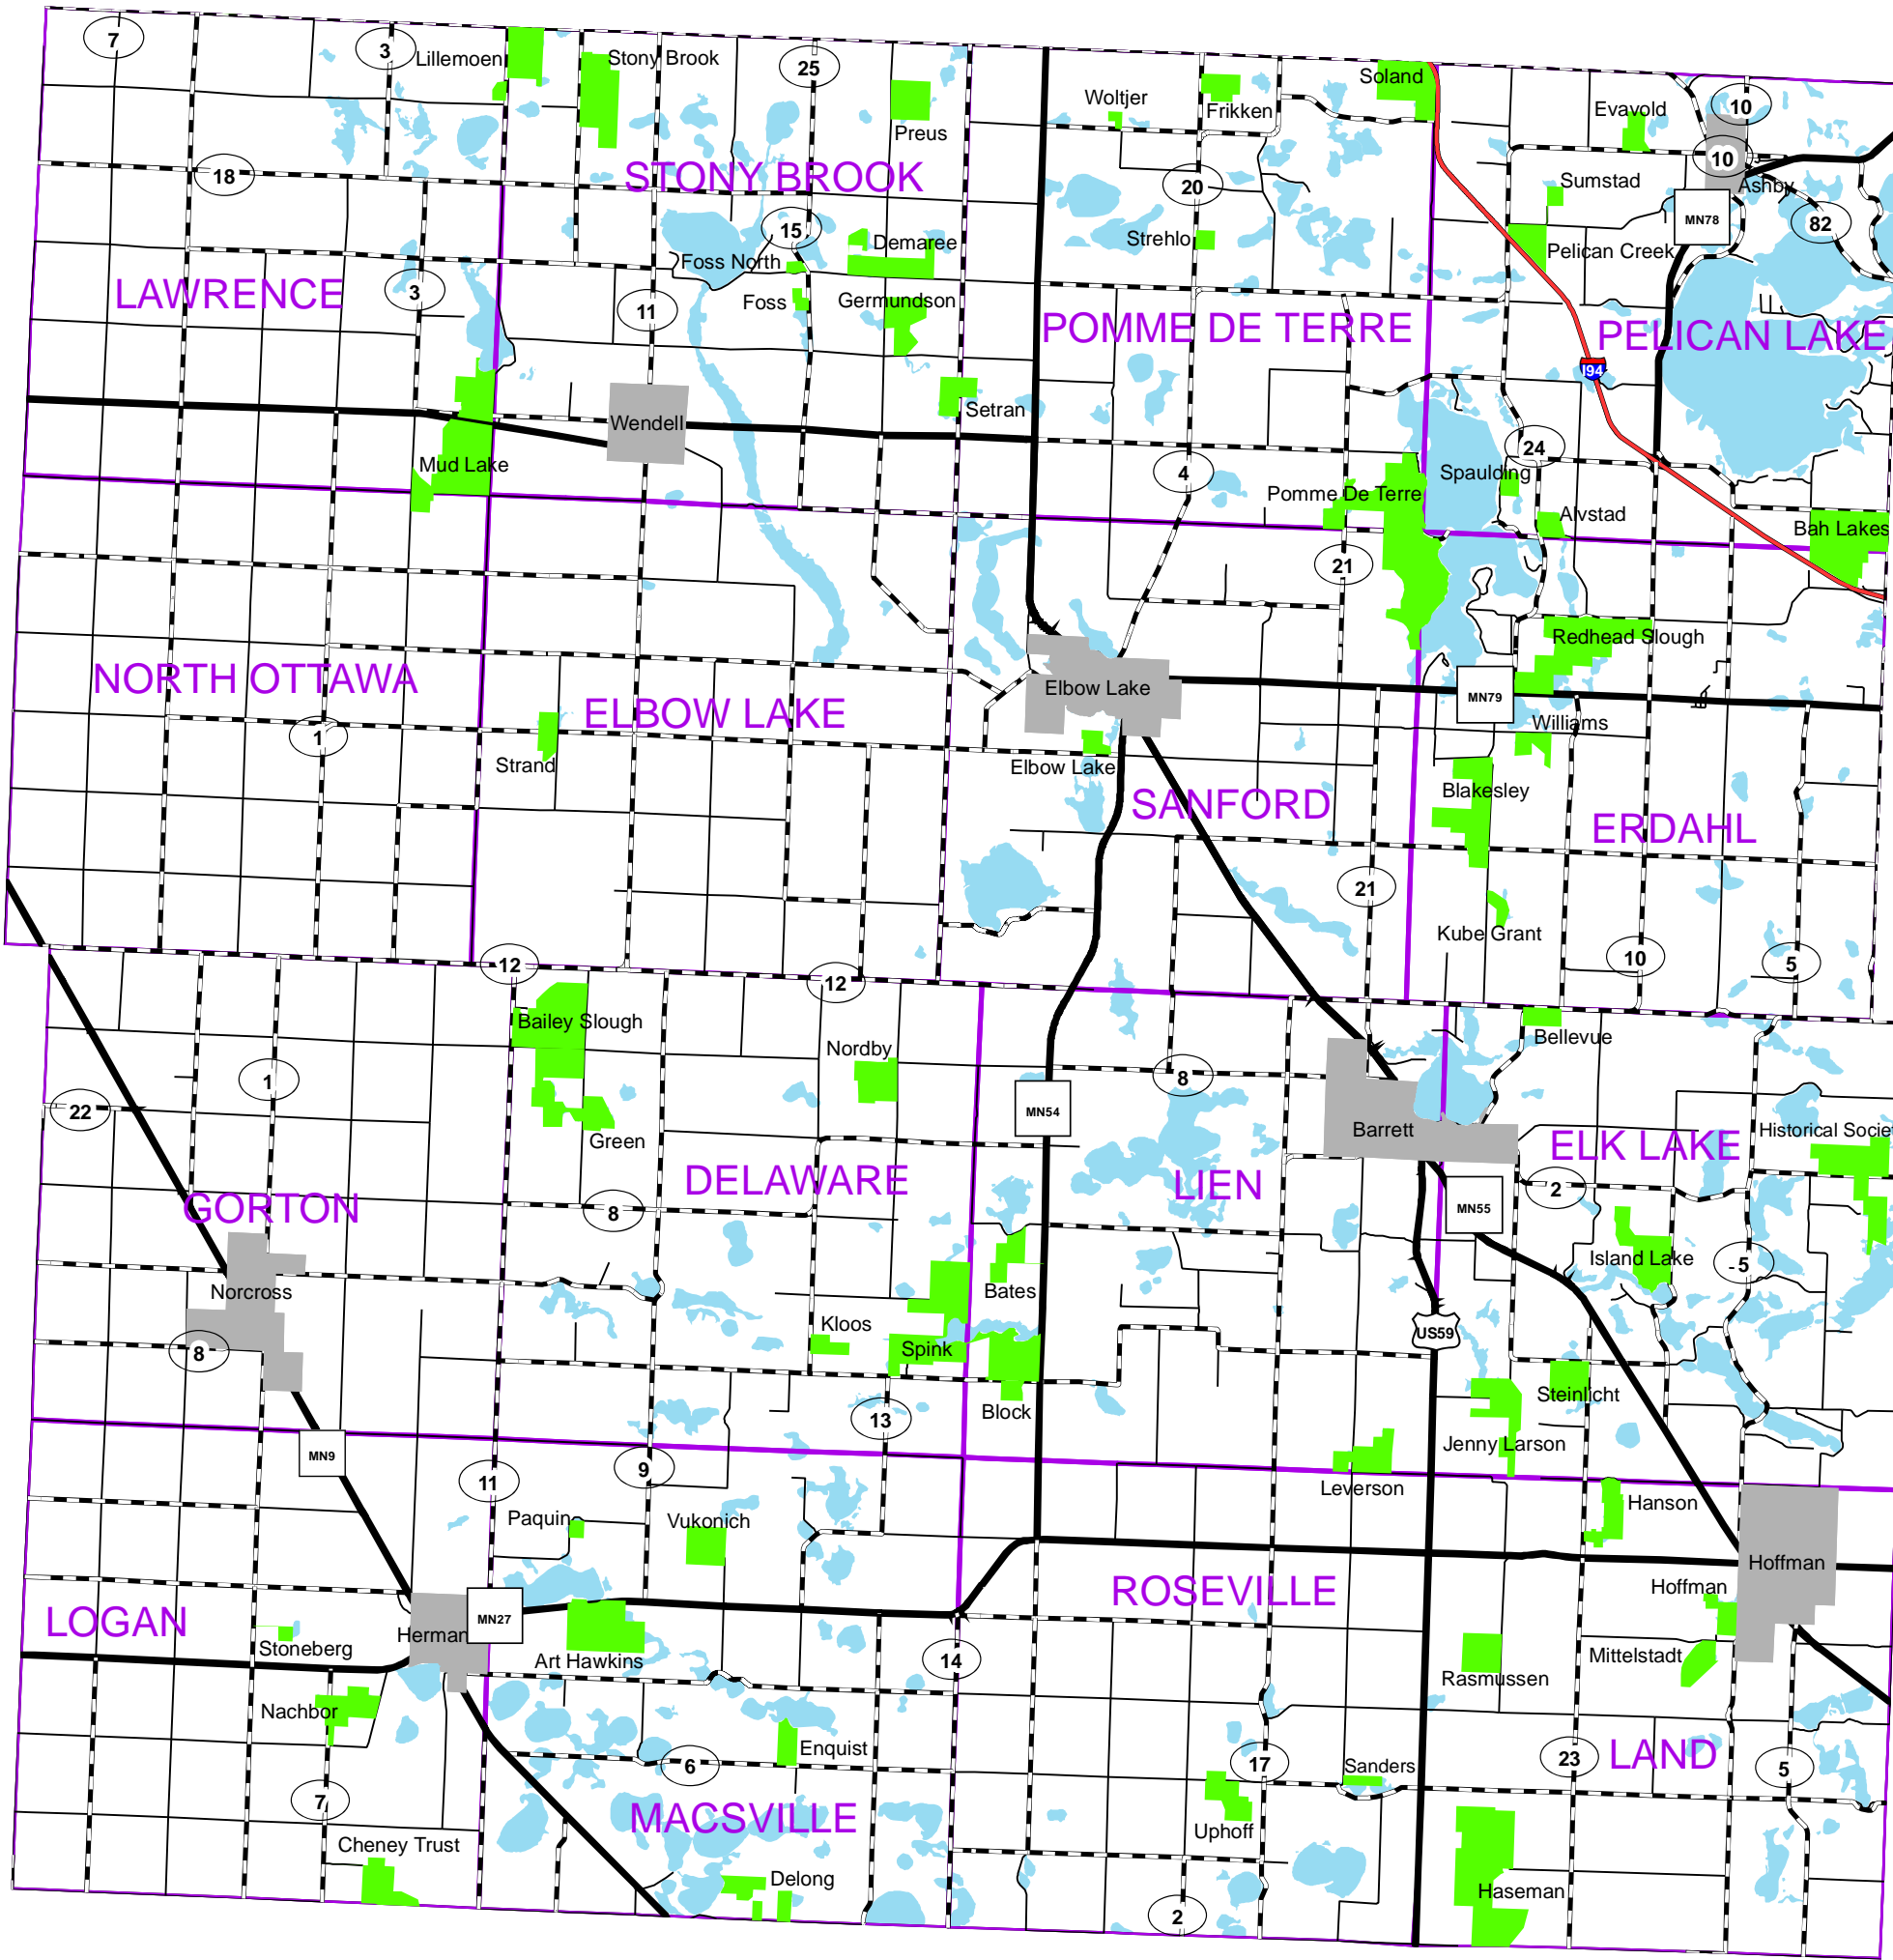

# FFWMD Grant County WPAs and Wetland/Habitat Easements

- WPA Boundary
- Water
- Township
- Interstate Hwy
- US Trunk Hwy
- MN Trunk Hwy
- County State Aid Hwy
- County Rd
- Gravel/Other

W:/Maria/9.3/DistrictMaps/FFWMD\_Grant\_11x17\_2.mxd  
M. Fosado, Jan 2016