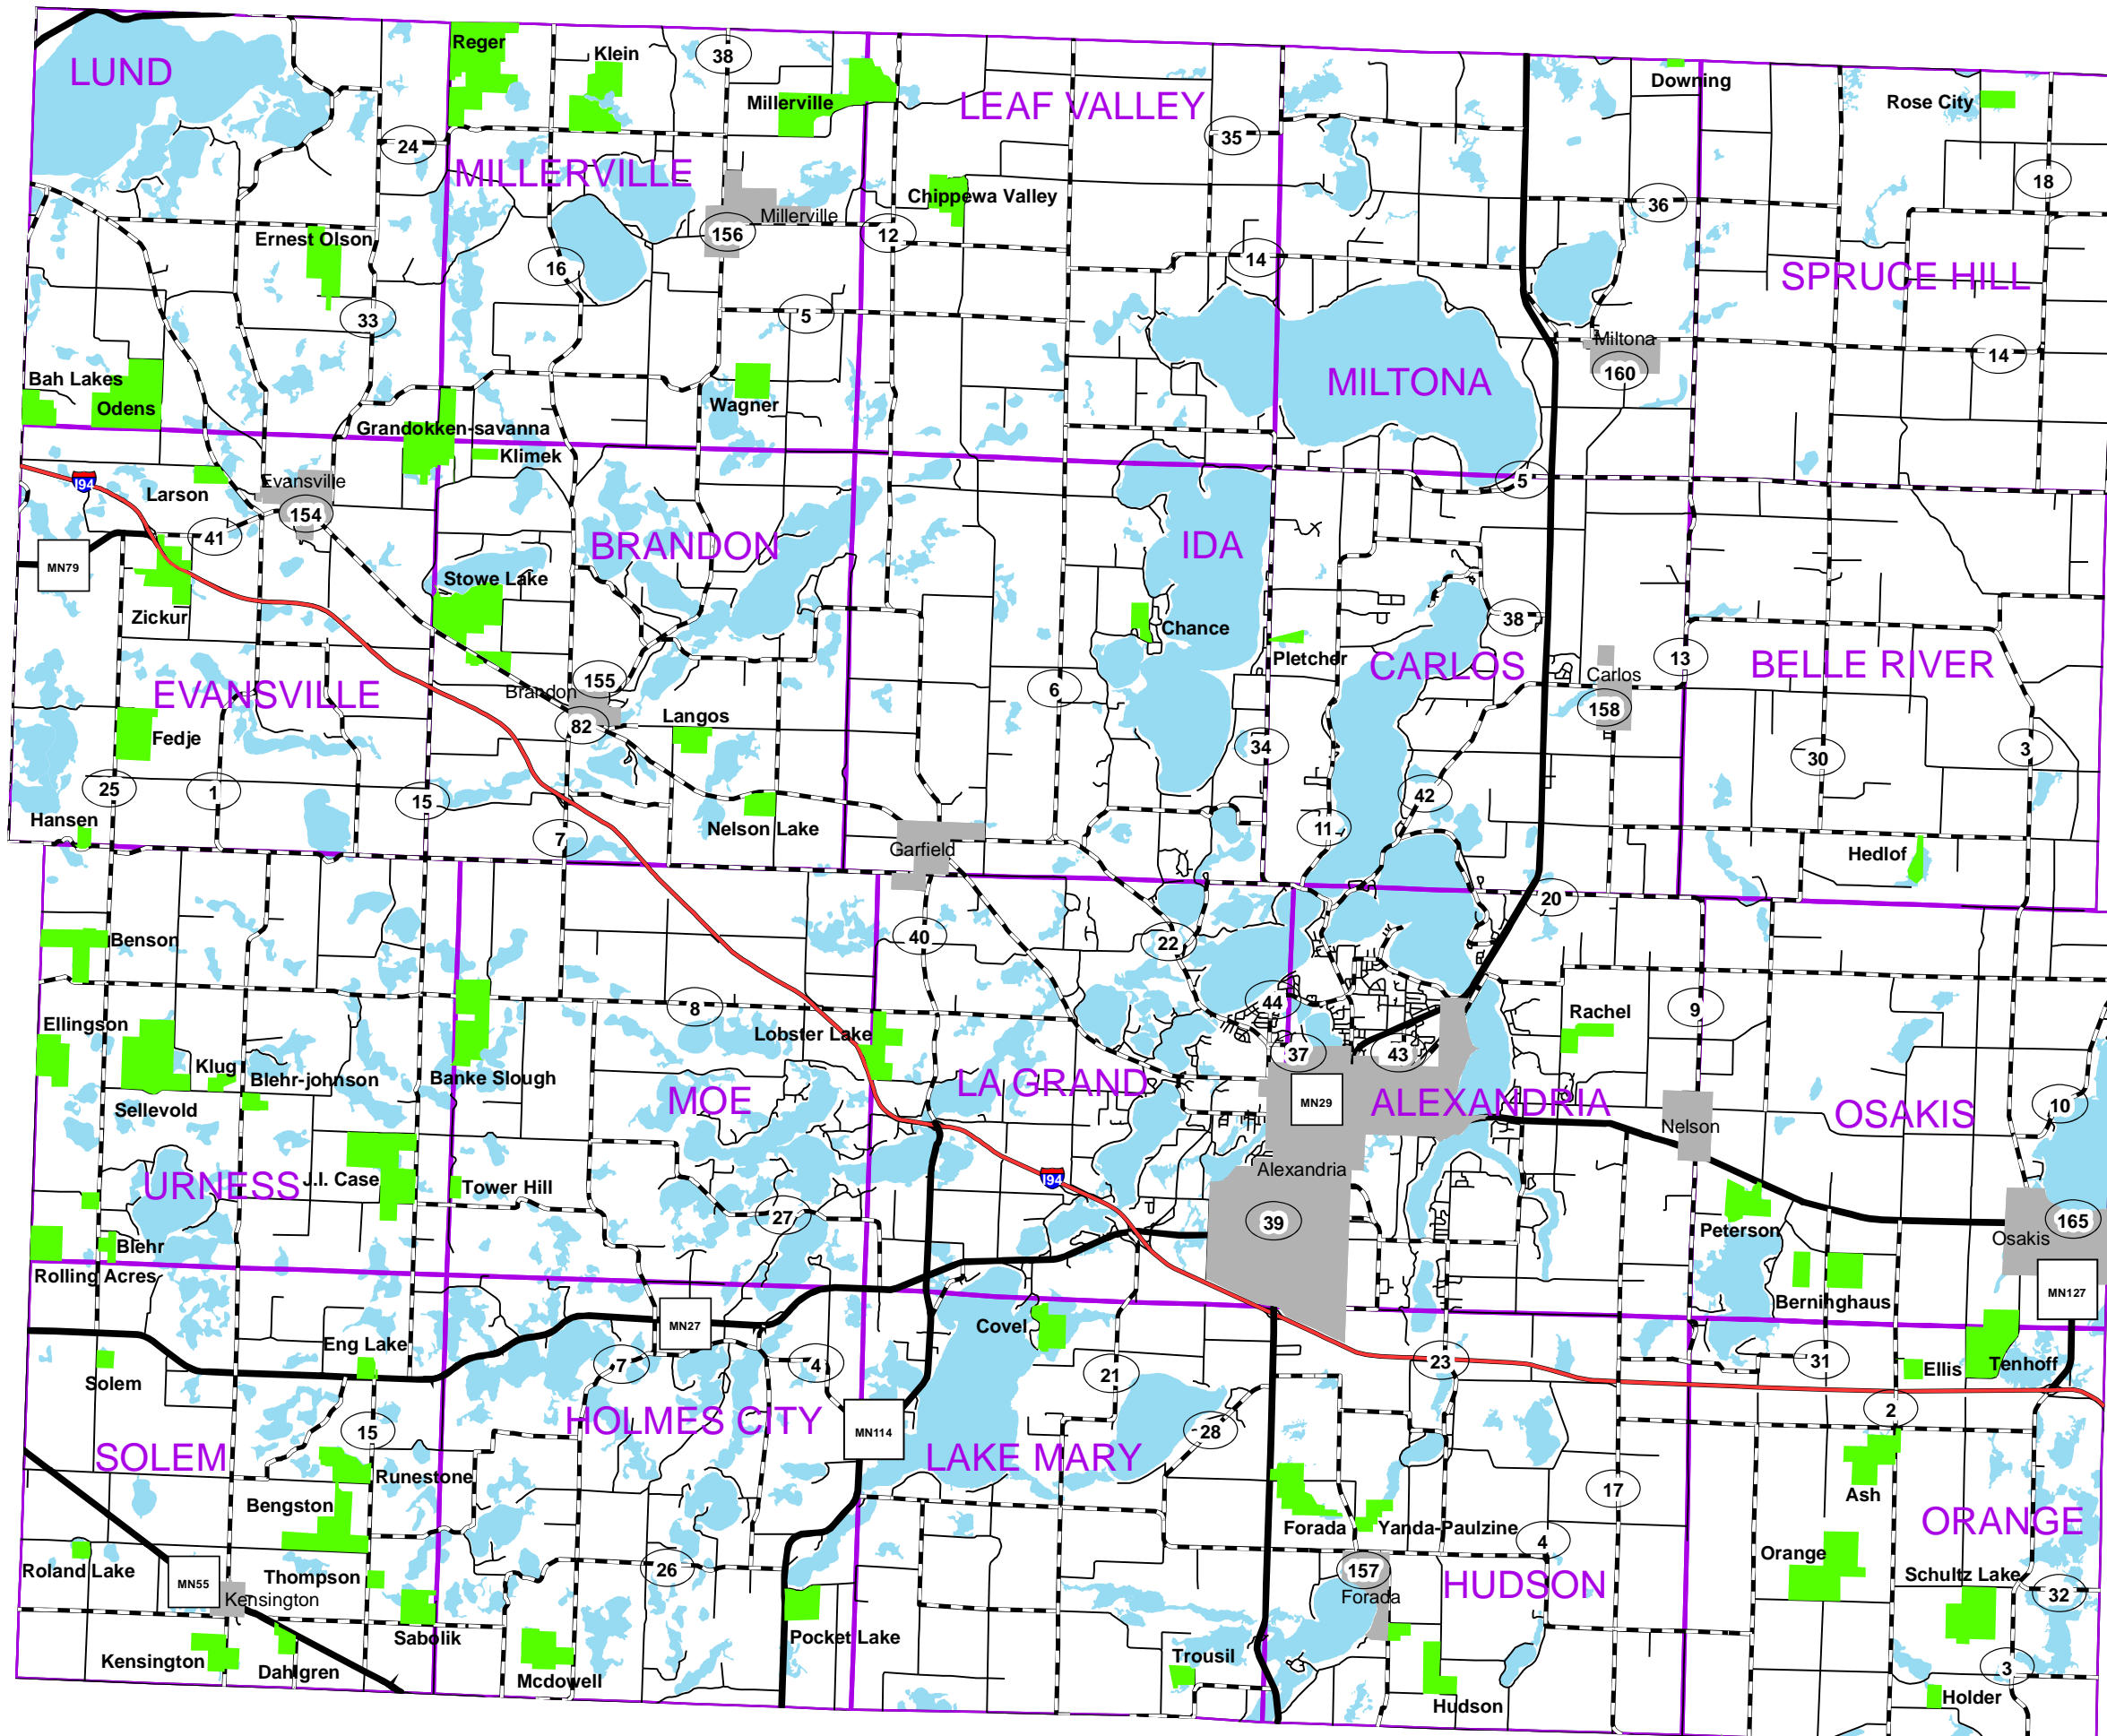

FFWMD Douglas County WPAs and Wetland/Habitat Easements

- WPA Boundary
- Water
- Township
- Interstate Hwy
- US Trunk Hwy
- MN Trunk Hwy
- County State Aid Hwy
- County Rd
- Gravel/Other

W:/Maria/9.3/DistrictMaps/FFWMD_Douglas_11X17.mxd
M. Fosado; Jan 2016