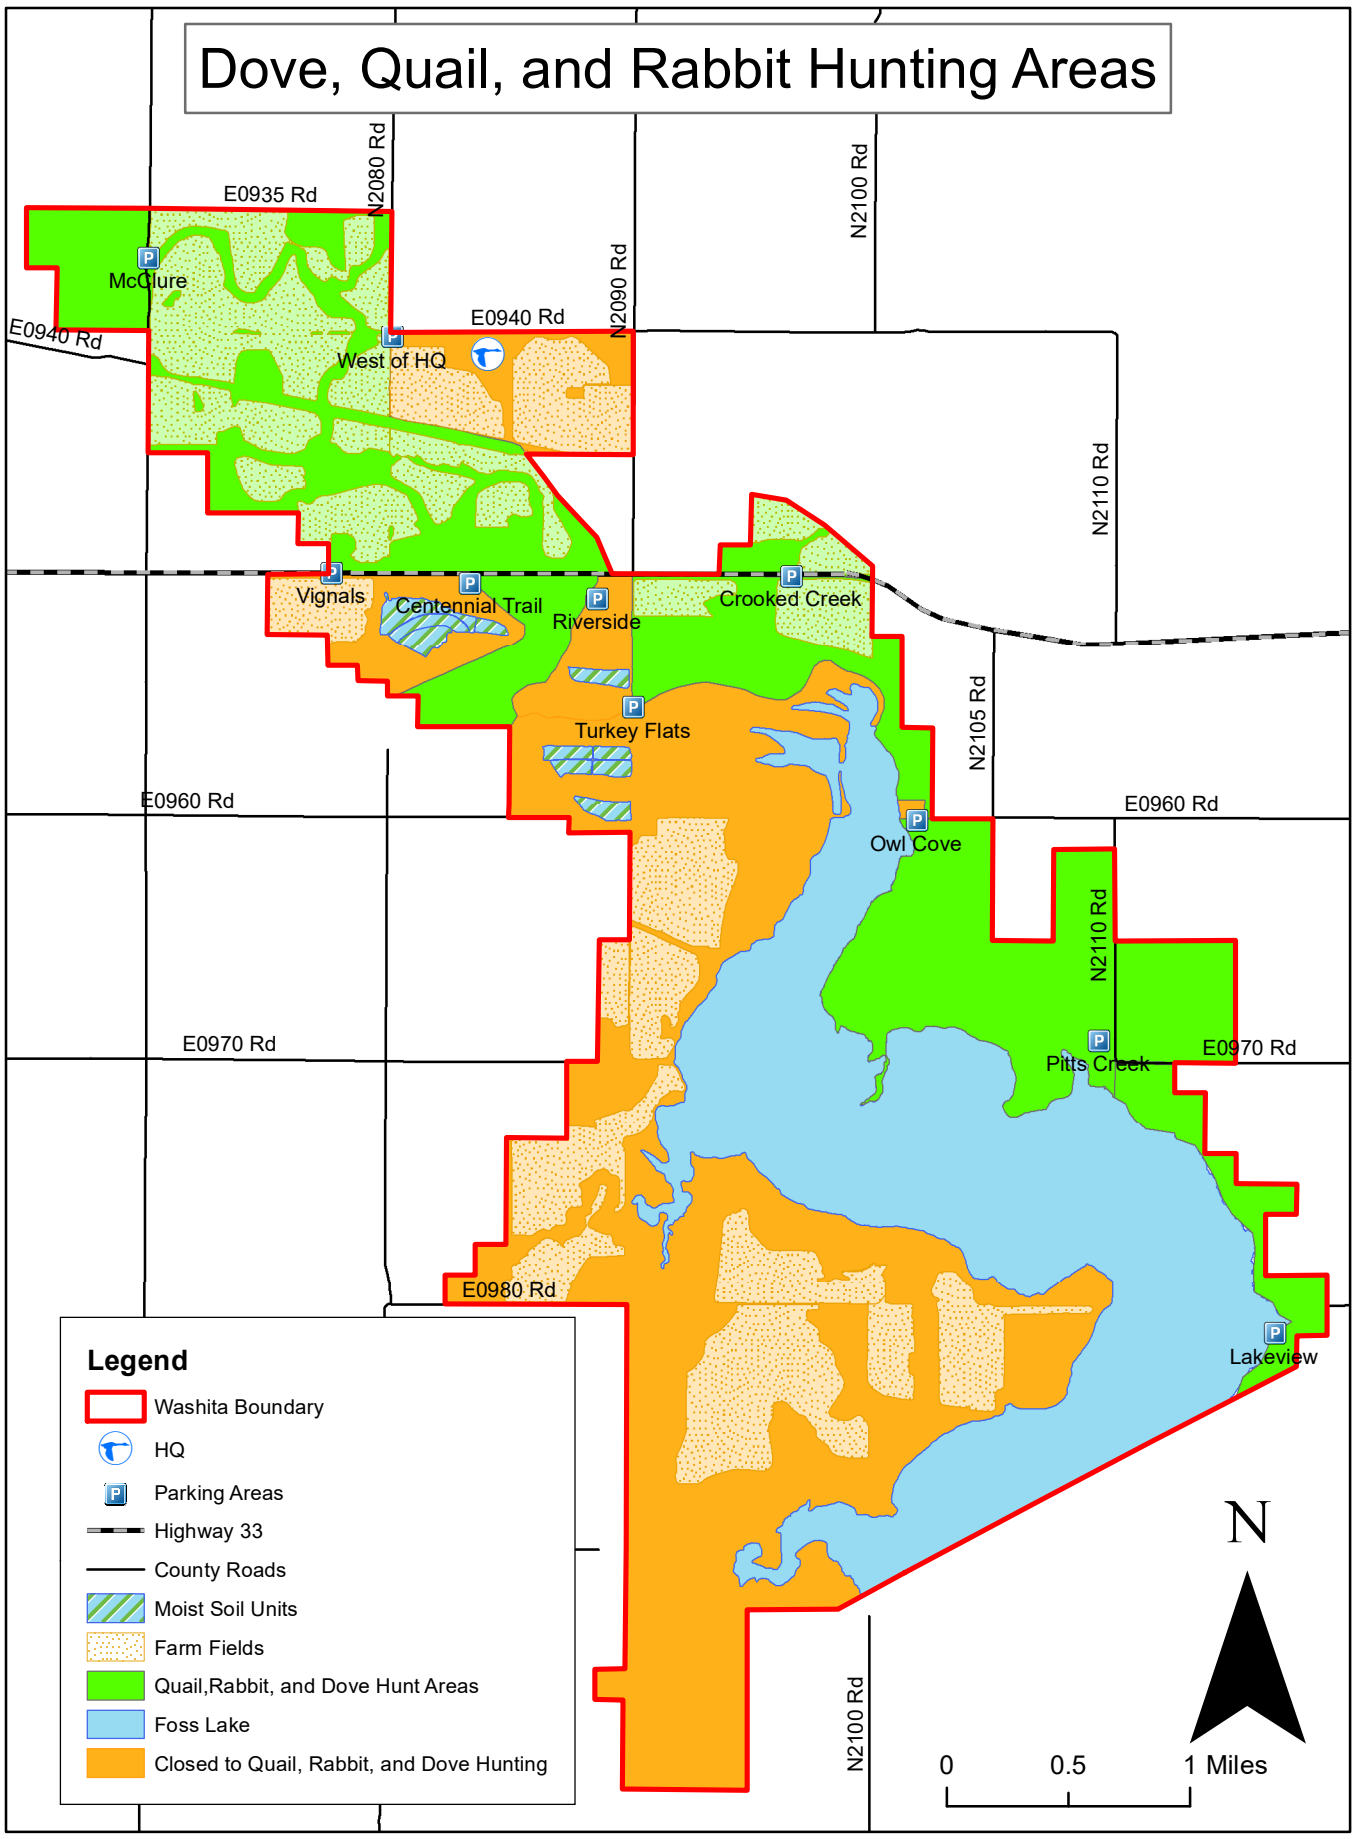

Dove, Quail, and Rabbit Hunting Areas

Legend

- Washita Boundary
- H HQ
- P Parking Areas
- Highway 33
- County Roads
- Moist Soil Units
- Farm Fields
- Quail, Rabbit, and Dove Hunt Areas
- Foss Lake
- Closed to Quail, Rabbit, and Dove Hunting

N

0 0.5 1 Miles