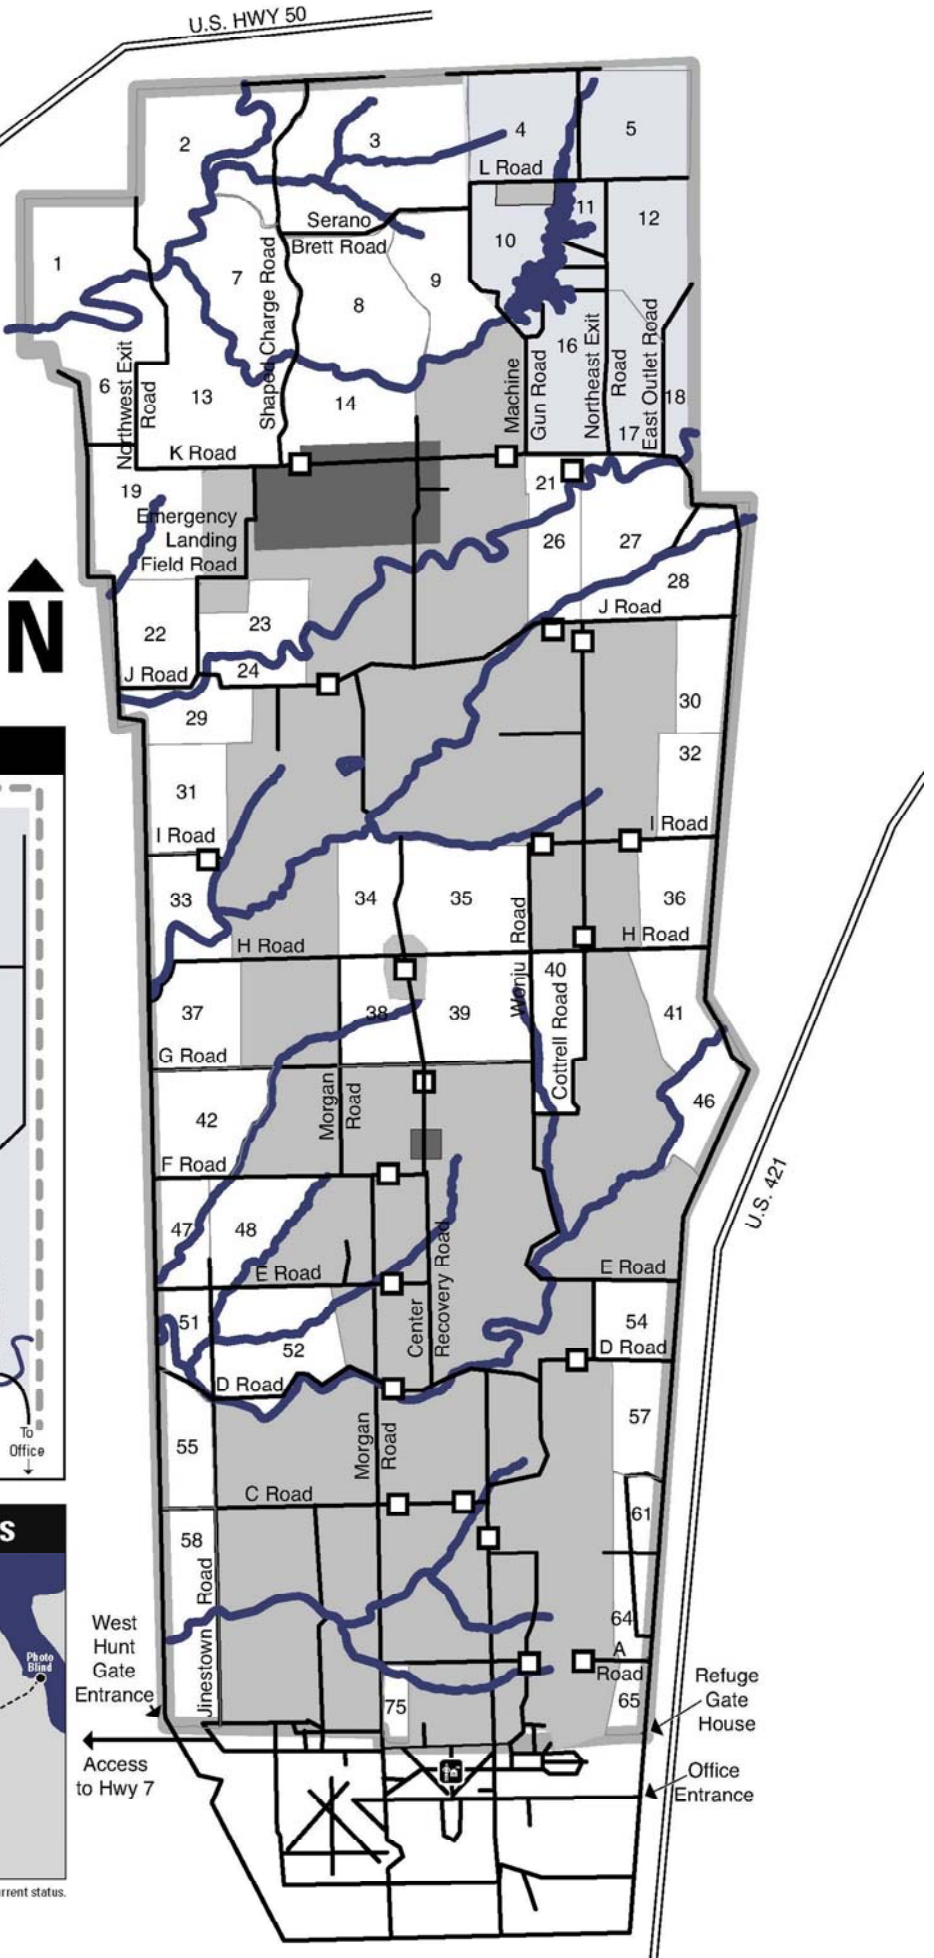

- Refuge Office
- Restrooms
- Boat Launch
- Shelter
- Barricade (No Access)
- Air National Guard Range (No Access)
- Streams
- Closed Areas
- Roads
- Hunting Areas
- Day Use Area
- Old Timbers Lake