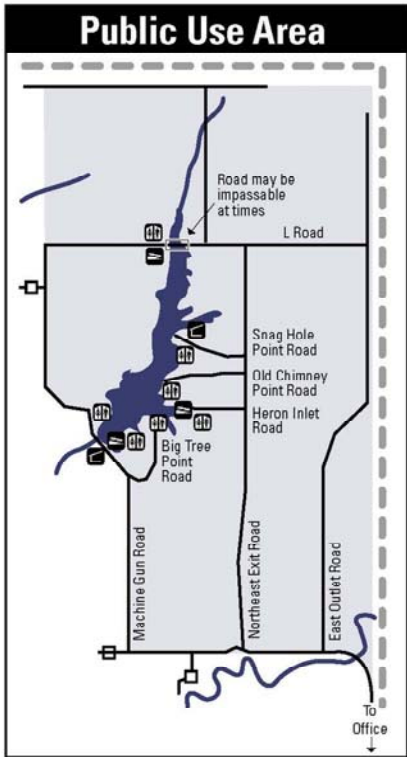

- Refuge Office
- Restrooms
- Boat Launch
- Shelter
- Barricade (No Access)
- Air National Guard Range (No Access)
- Streams
- Closed Areas
- Roads
- Hunting Areas
- Day Use Area
- Old Timbers Lake