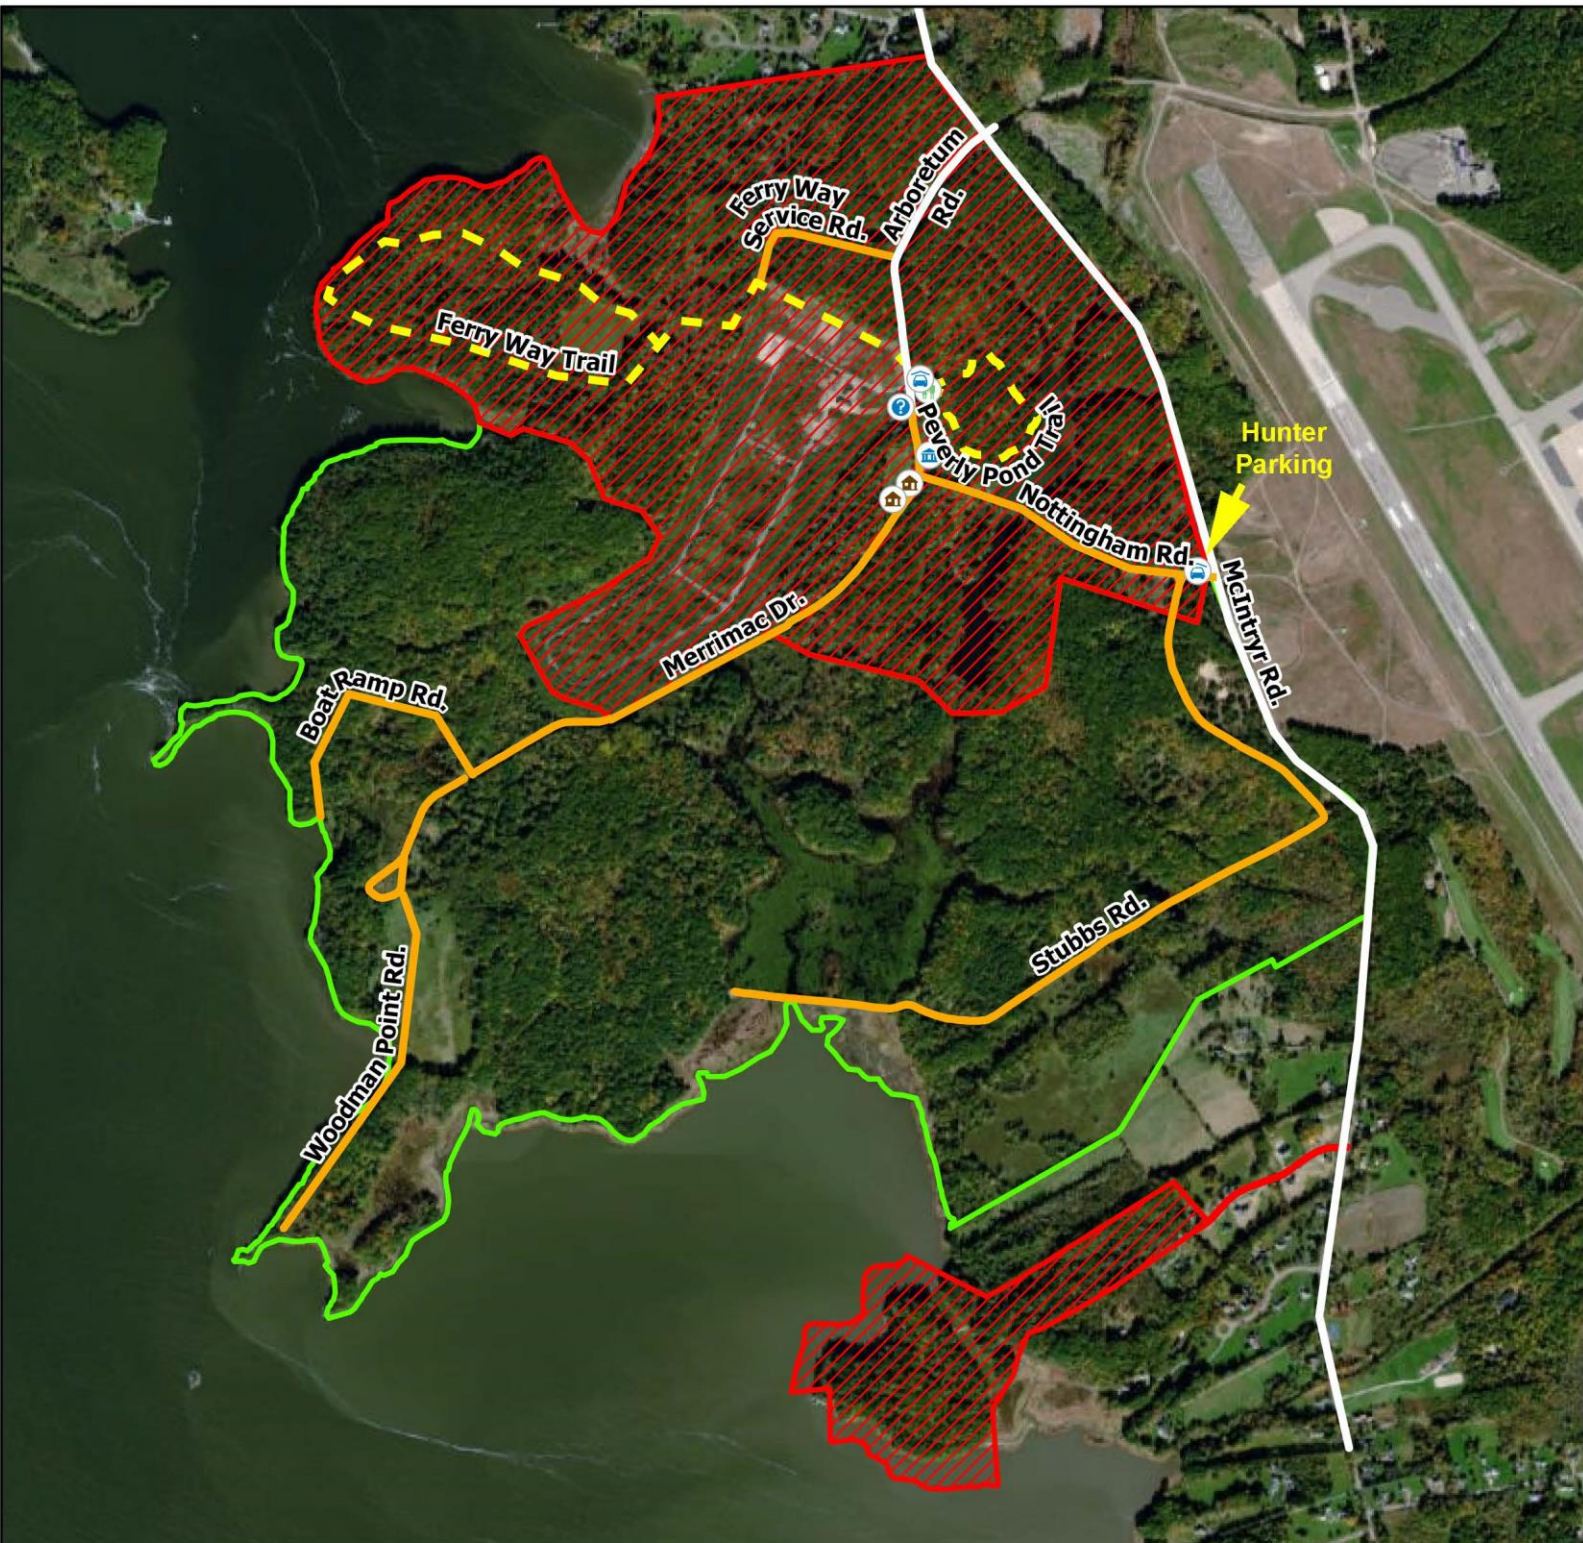

Fall Archery Deer & Turkey Hunt Map Great Bay National Wildlife Refuge

Source: Esri, Maxar, GeoEye, Earthstar Geographics, CNES/Airbus DS, USDA, USGS, AeroGRID, IGN, and the GIS User Community

Legend

	Office		Private Residence		Closed to Hunting
	Restrooms		Public Road		Open to Hunting
	Building		Admin Road		
	Parking		Trail		