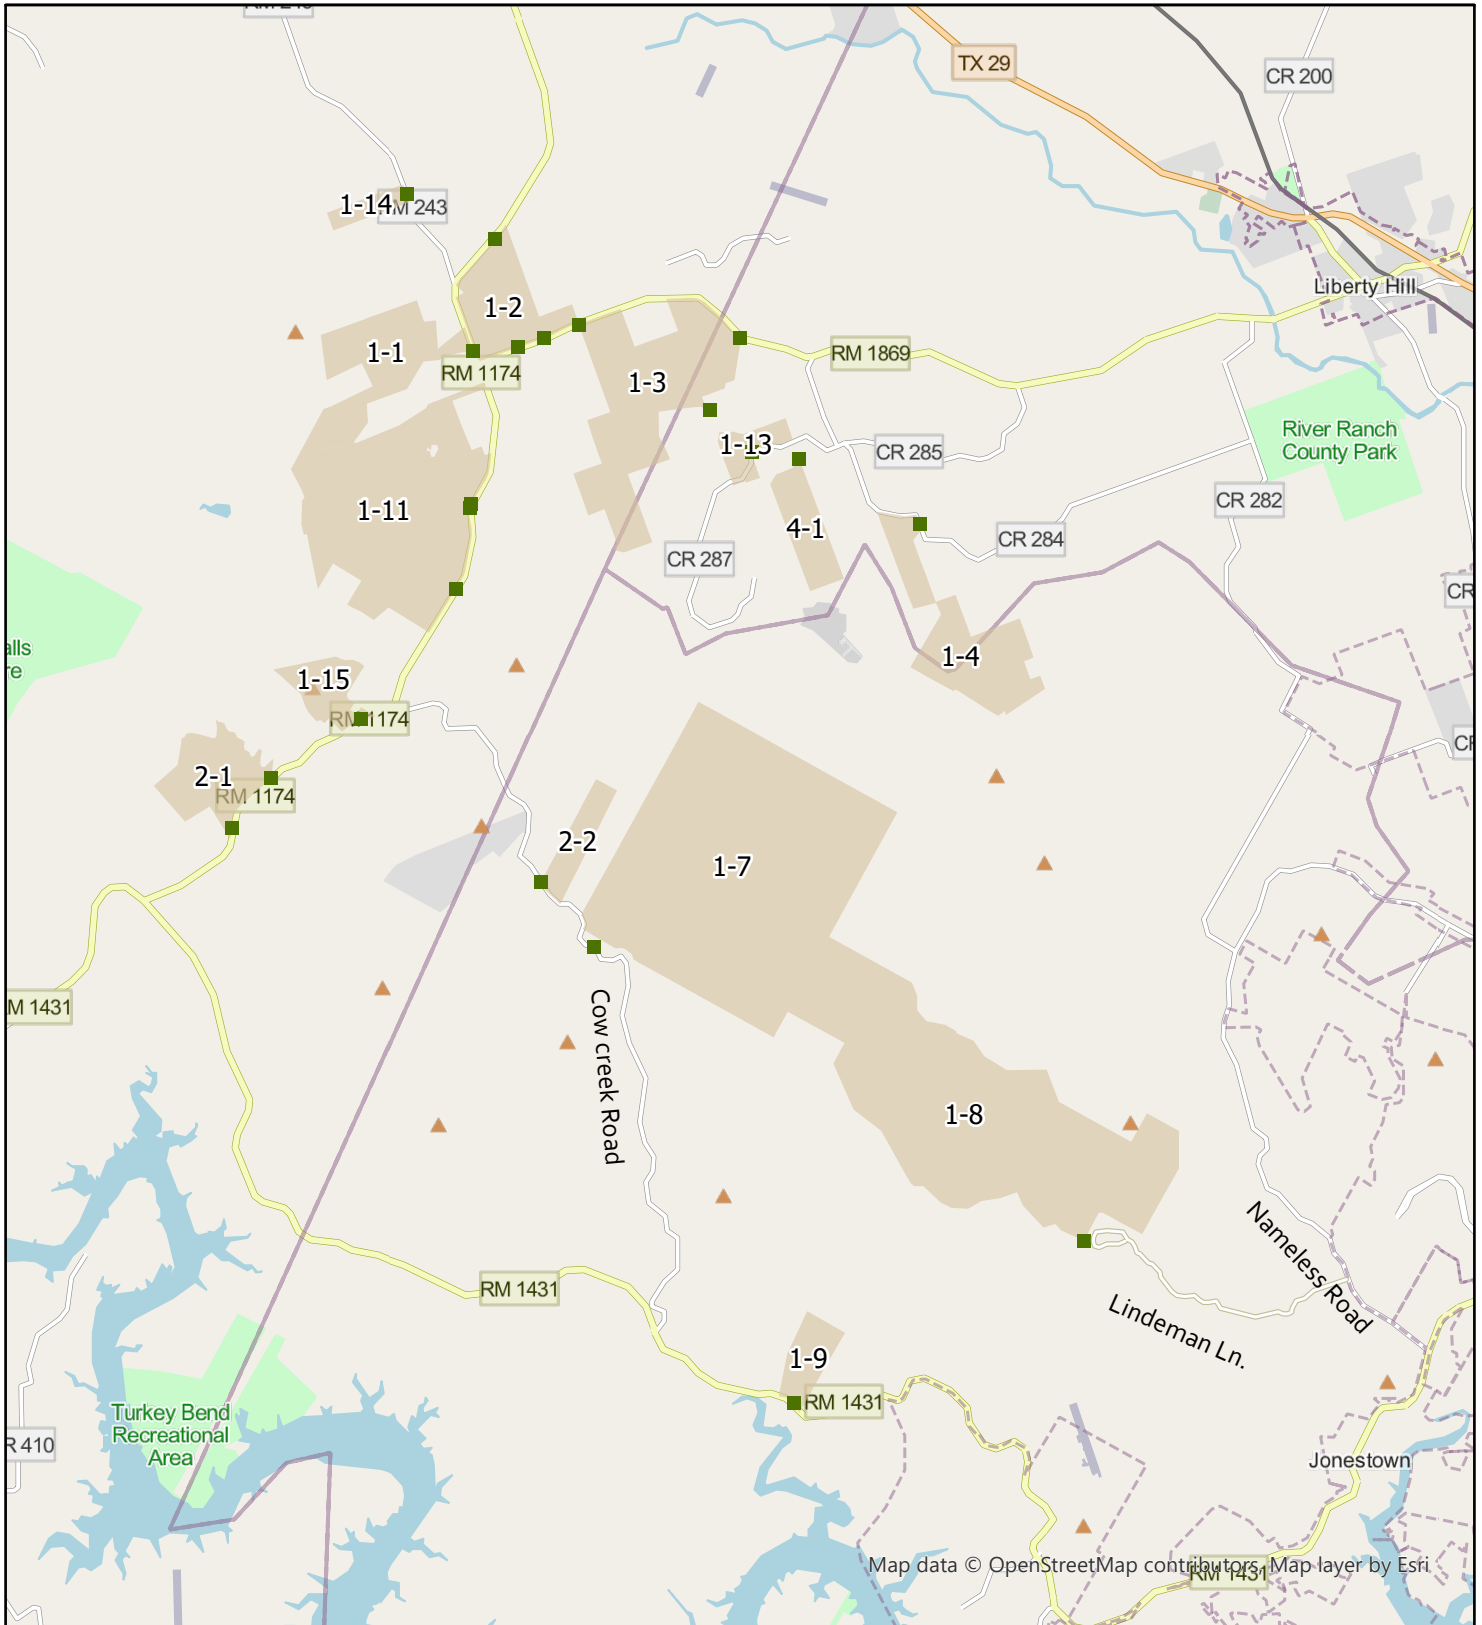

Balcones Canyonlands NWR Hunt Compartment Direction Map

- Hunter gate
 - No
 - Yes
- Hunt Unit Boundaries