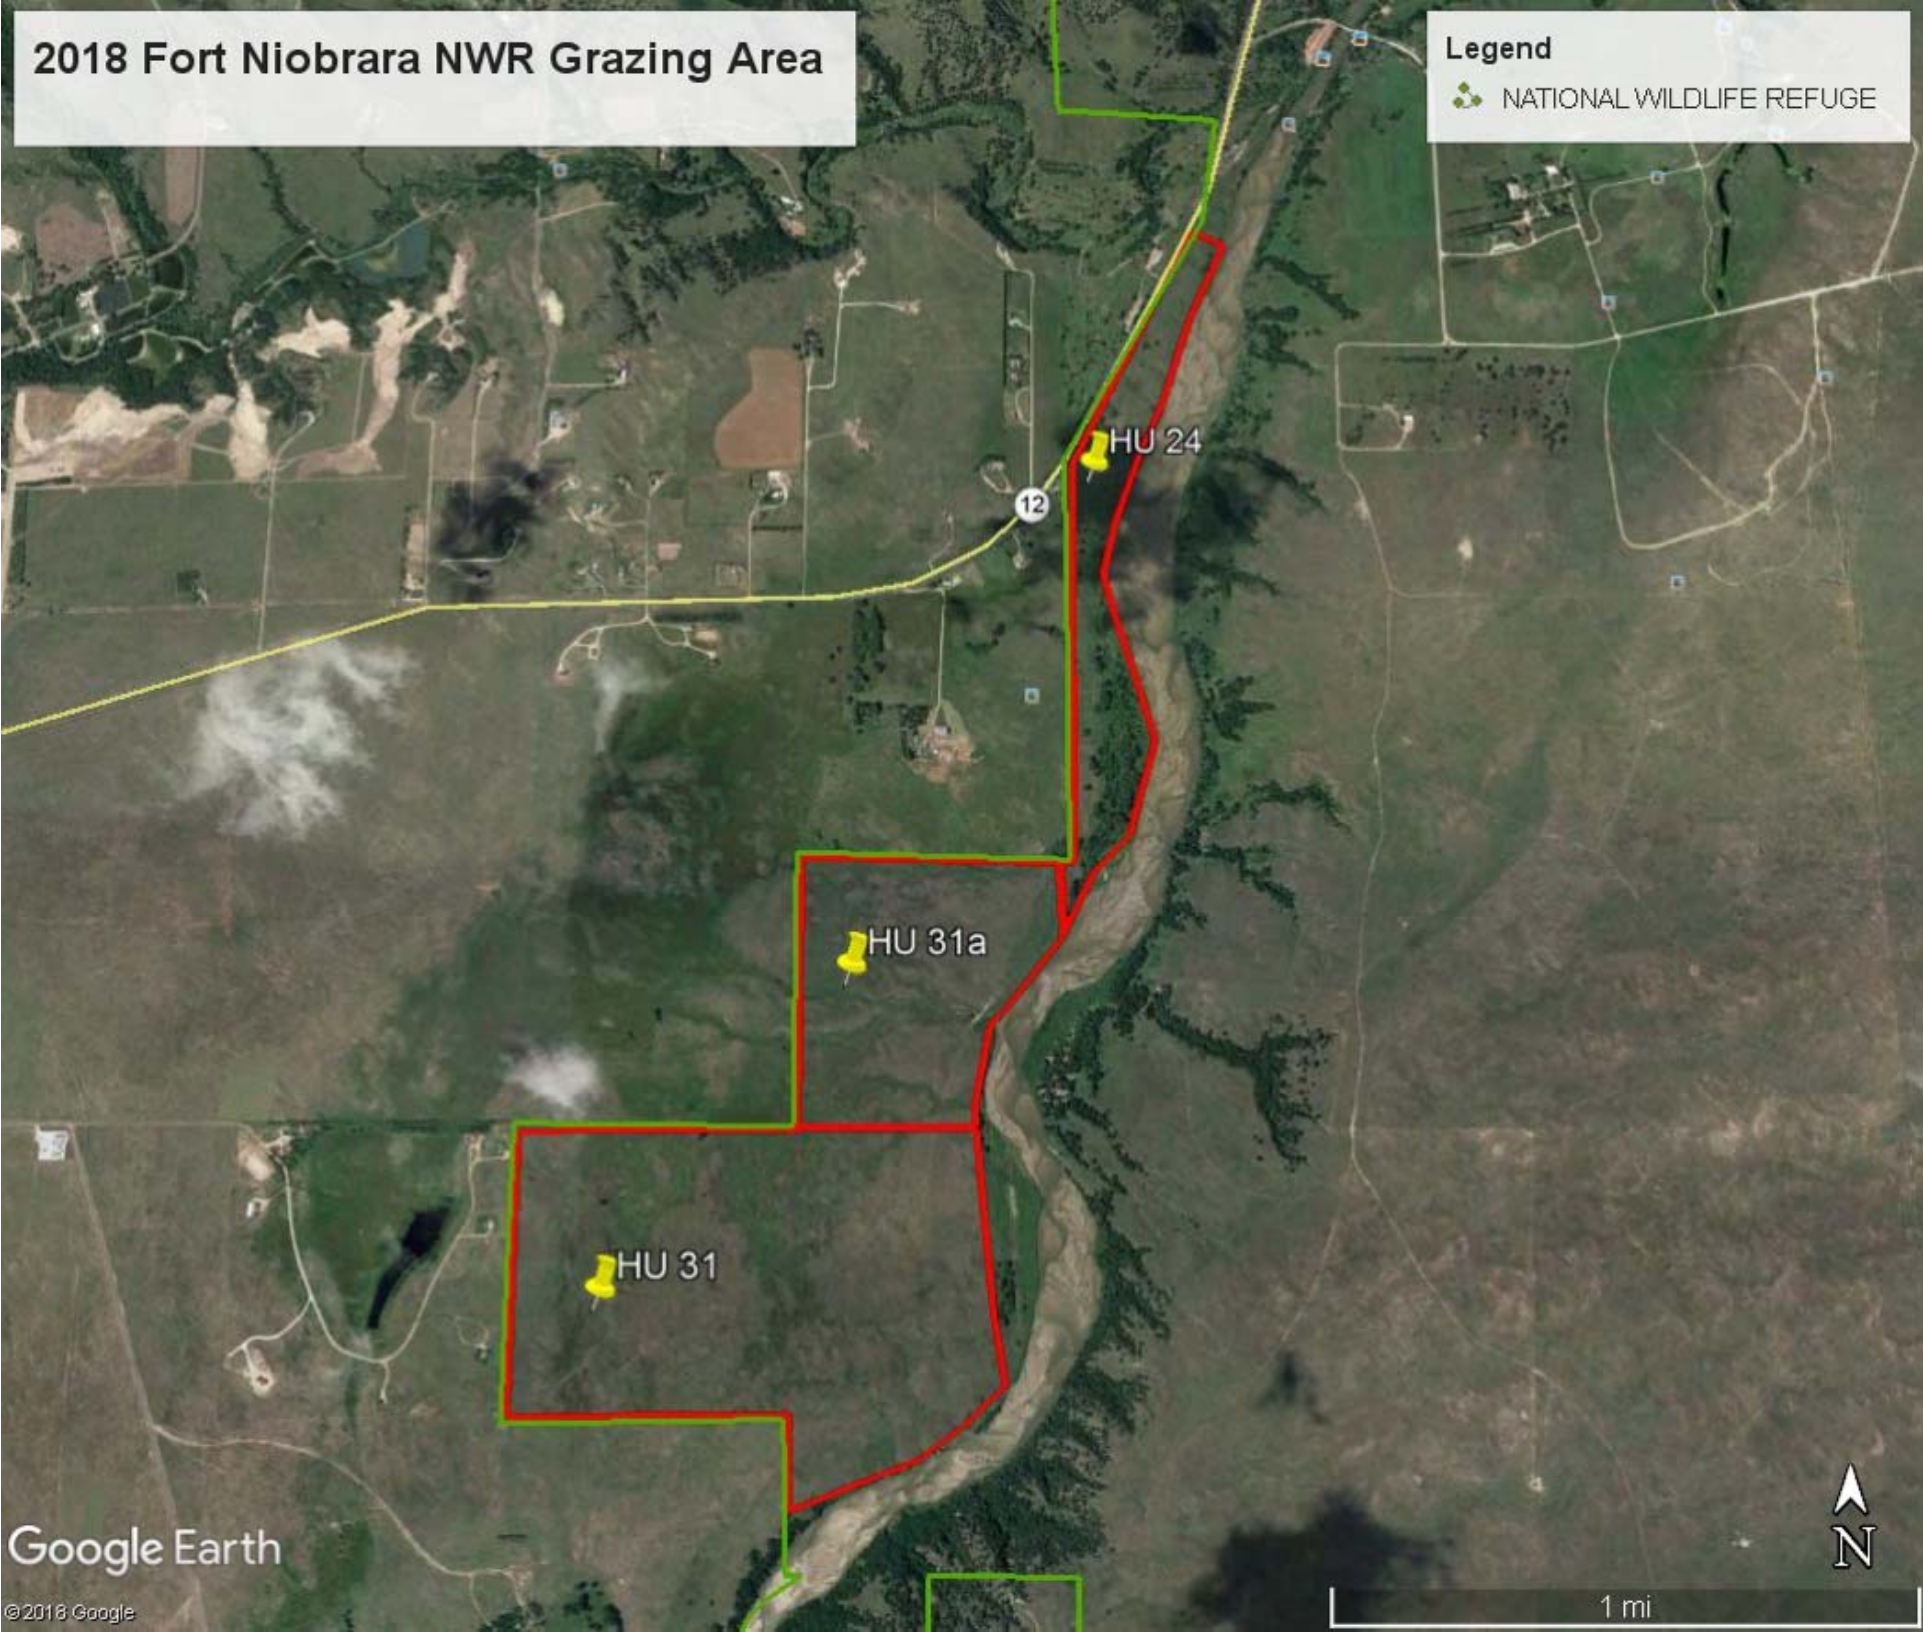

2018 Fort Niobrara NWR Grazing Area

Legend
🌿 NATIONAL WILDLIFE REFUGE

Google Earth

© 2018 Google

1 mi