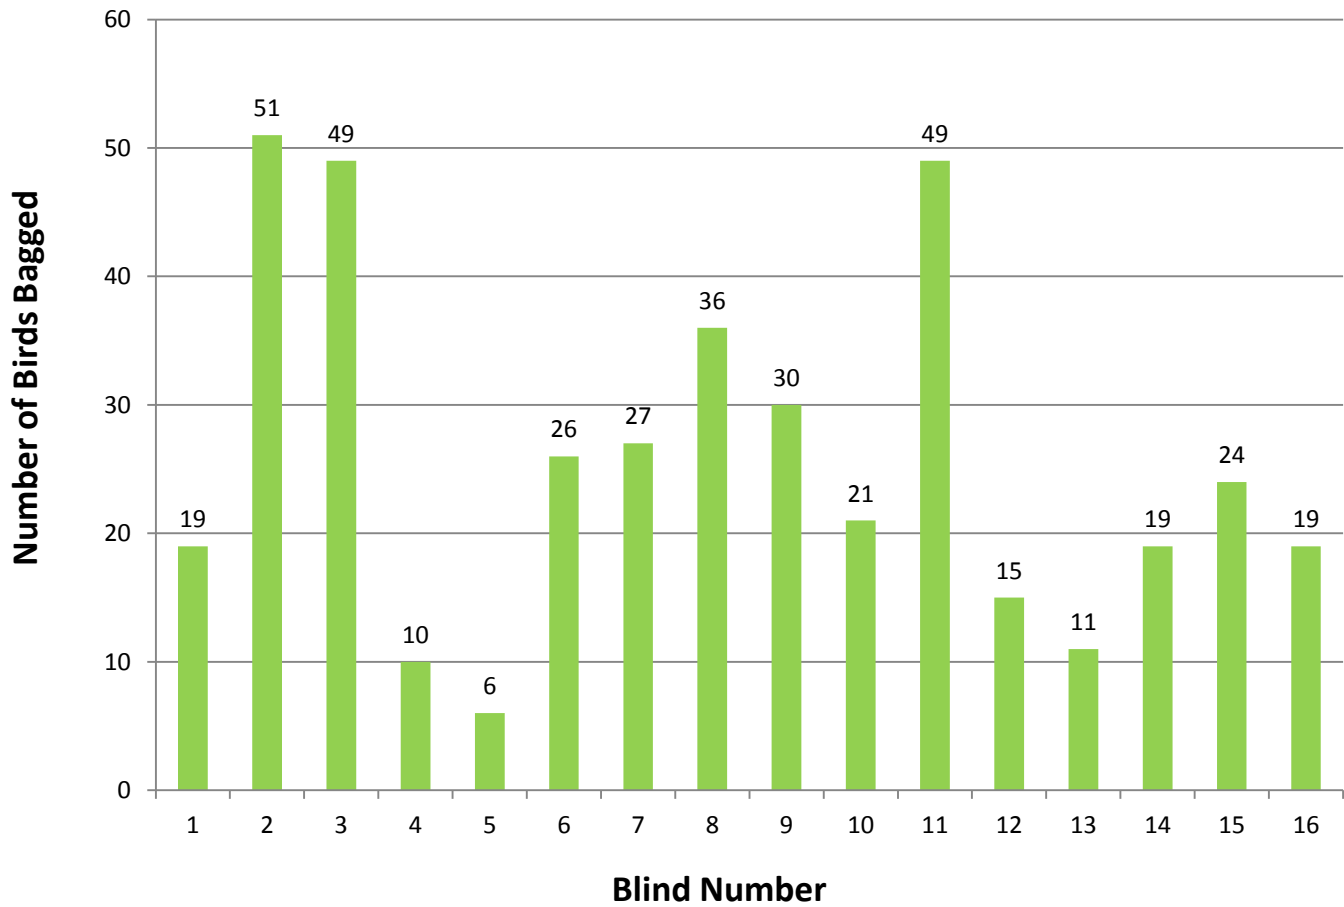

2016-2017 Mattamuskeet National Wildlife Refuge Waterfowl Hunt Data

Blind #	1	2	3	4	5	6	7	8	9	10	11	12	13	14	15	16	Total
# Hunters	49	48	56	44	44	48	51	58	56	45	45	47	49	55	53	49	797
# Shots Fired	244	347	438	138	171	152	247	245	303	188	98	116	124	195	223	209	3438
# Crippled	9	11	15	4	5	2	9	6	17	9	4	10	1	10	6	8	126
# Bagged	19	51	49	10	5	26	27	36	30	21	49	15	11	19	24	18	410
American Black Duck	0	1	2	0	1	1	1	3	1	0	2	2	0	2	1	0	17
Blue-winged Teal	0	0	0	0	0	0	0	0	0	0	0	0	0	0	0	0	0
Bufflehead	3	5	2	2	2	6	1	3	1	4	0	1	1	0	0	0	31
Canvasback	1	0	0	0	0	0	0	0	0	0	0	0	0	0	0	0	1
Gadwall	3	4	7	1	2	1	7	3	3	5	0	7	4	12	12	7	78
Green-winged Teal	3	4	12	3	3	4	7	1	8	7	0	1	0	1	1	0	55
Hooded Merganser	5	9	6	1	5	11	7	7	3	0	0	1	0	0	1	1	57
Mallard	0	0	0	0	0	0	0	2	0	0	0	0	1	0	1	0	4
Northern Pintail	0	0	1	0	0	0	0	0	0	0	0	0	0	0	0	0	1
Redhead	0	2	0	0	1	0	2	0	0	0	0	0	0	0	0	0	5
Ring-necked Duck	0	3	1	0	0	0	1	0	3	0	0	0	0	0	0	0	8
Ruddy Duck	0	7	0	0	0	0	0	0	0	0	0	0	0	0	0	0	7
Lesser Scaup	0	0	0	1	0	0	0	0	0	0	0	0	0	0	0	0	1
Northern Shoveler	2	2	3	0	0	0	2	0	0	0	0	0	0	0	2	0	11

2016-2017 Number of Birds Bagged By Blind

2016-2017 Number Birds Bagged By Number