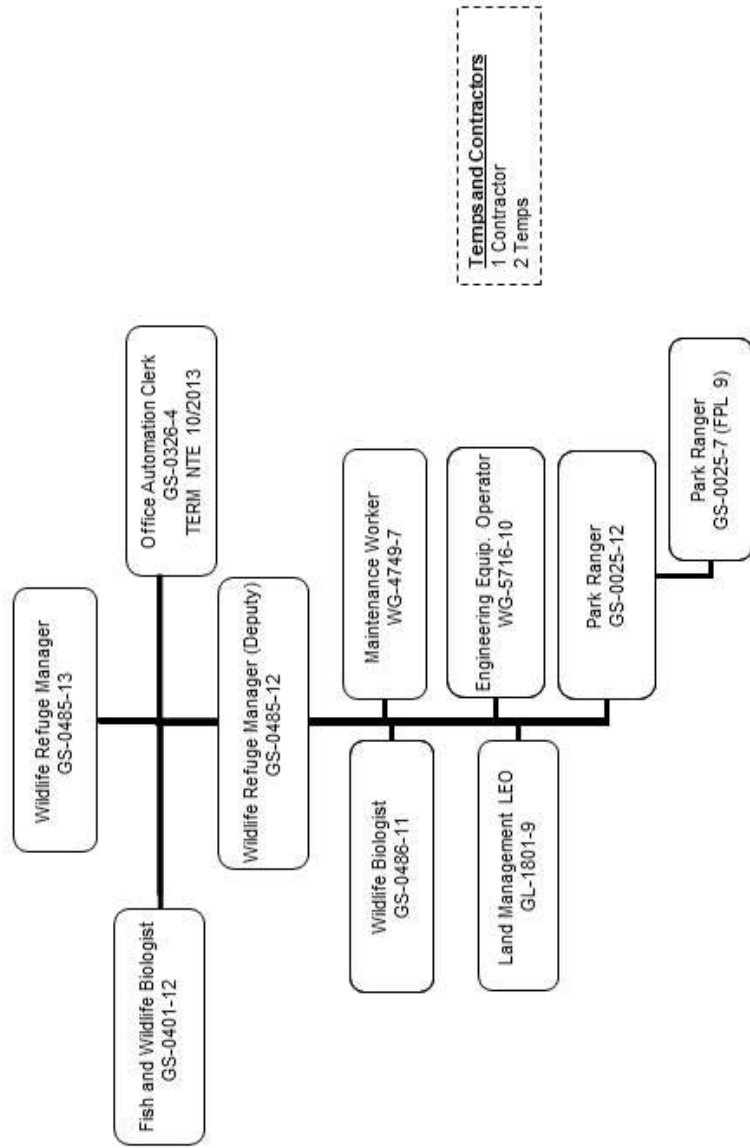

Appendix D

USFWS

Tree Swallow

Organizational Charts for Great Swamp National Wildlife Refuge

U.S. Fish and Wildlife Service Great Swamp National Wildlife Refuge Alternative A

U.S. Fish and Wildlife Service
 Great Swamp National Wildlife Refuge
 Alternatives B and D

U.S. Fish and Wildlife Service
Great Swamp National Wildlife Refuge
Alternative C

Great Swamp National Wildlife Refuge
Draft Comprehensive Conservation Plan and Environmental Assessment