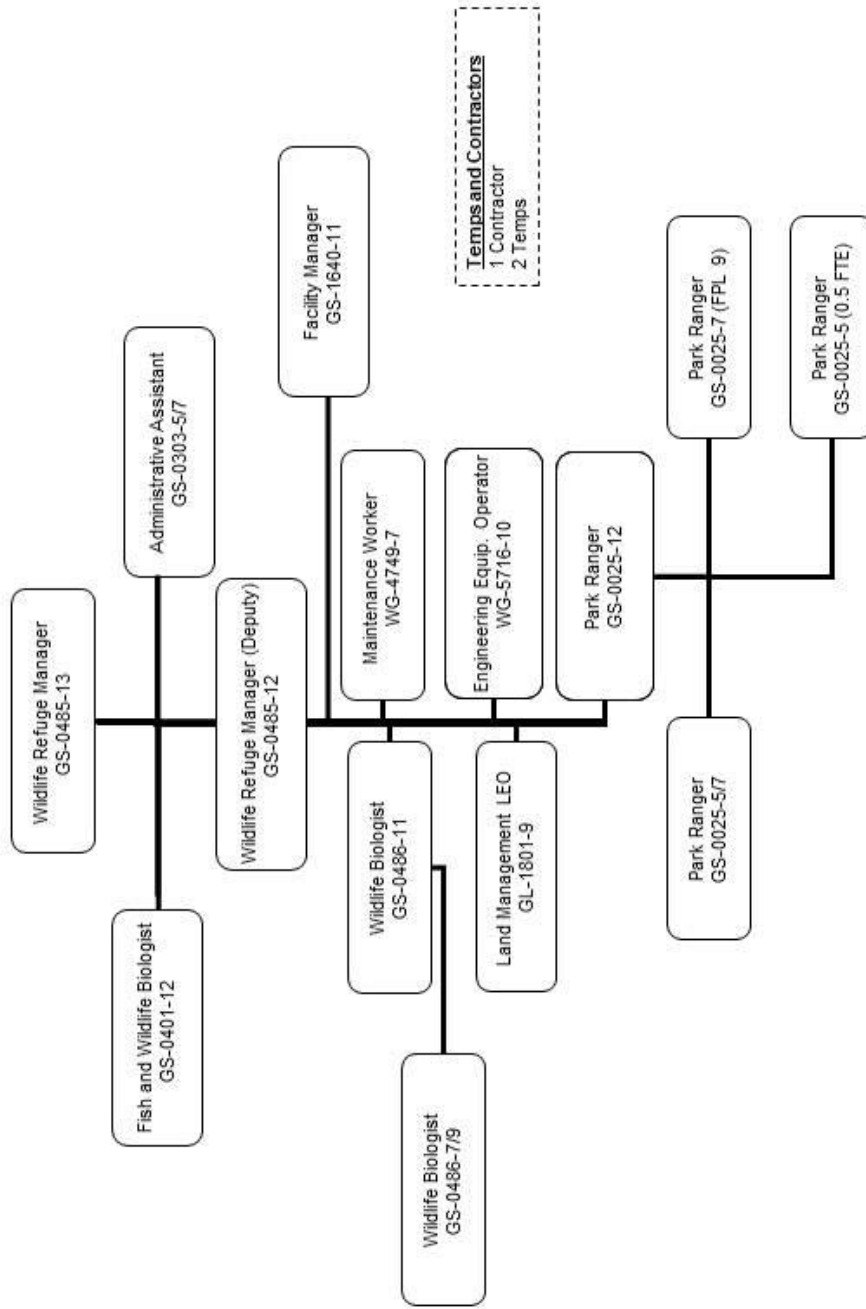

Appendix D

USFWS

Tree Swallow

Organizational Charts for Great Swamp National Wildlife Refuge

U.S. Fish and Wildlife Service Great Swamp National Wildlife Refuge Alternative A

U.S. Fish and Wildlife Service
 Great Swamp National Wildlife Refuge
 Alternatives B and D

U.S. Fish and Wildlife Service
Great Swamp National Wildlife Refuge
Alternative C

Great Swamp National Wildlife Refuge
Draft Comprehensive Conservation Plan and Environmental Assessment