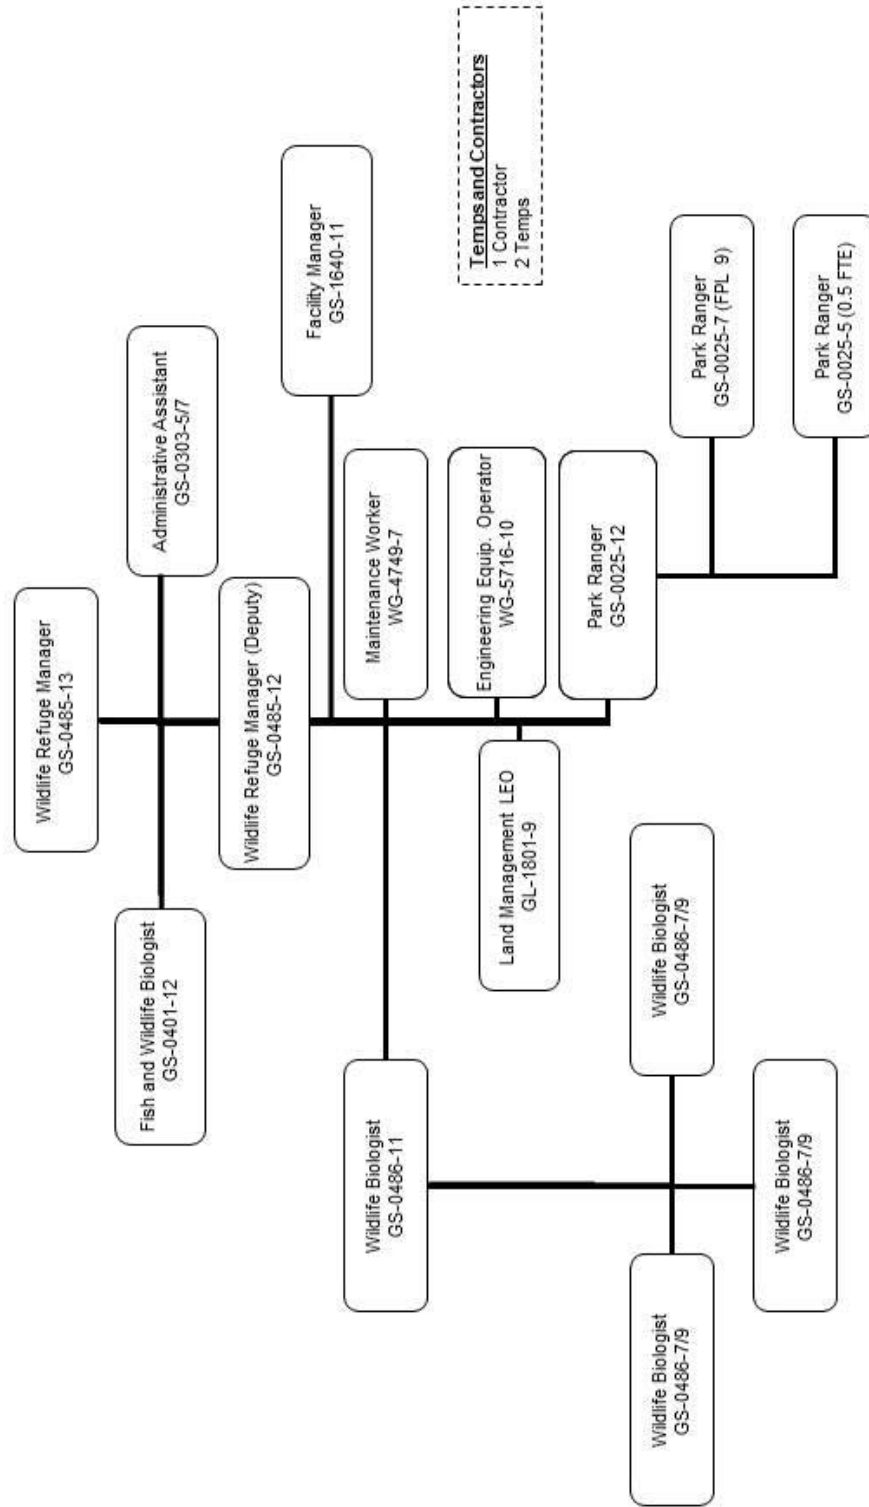

Appendix D

USFWS

Tree Swallow

Organizational Charts for Great Swamp National Wildlife Refuge

U.S. Fish and Wildlife Service Great Swamp National Wildlife Refuge Alternative A

U.S. Fish and Wildlife Service
 Great Swamp National Wildlife Refuge
 Alternatives B and D

U.S. Fish and Wildlife Service
Great Swamp National Wildlife Refuge
Alternative C

Great Swamp National Wildlife Refuge
Draft Comprehensive Conservation Plan and Environmental Assessment