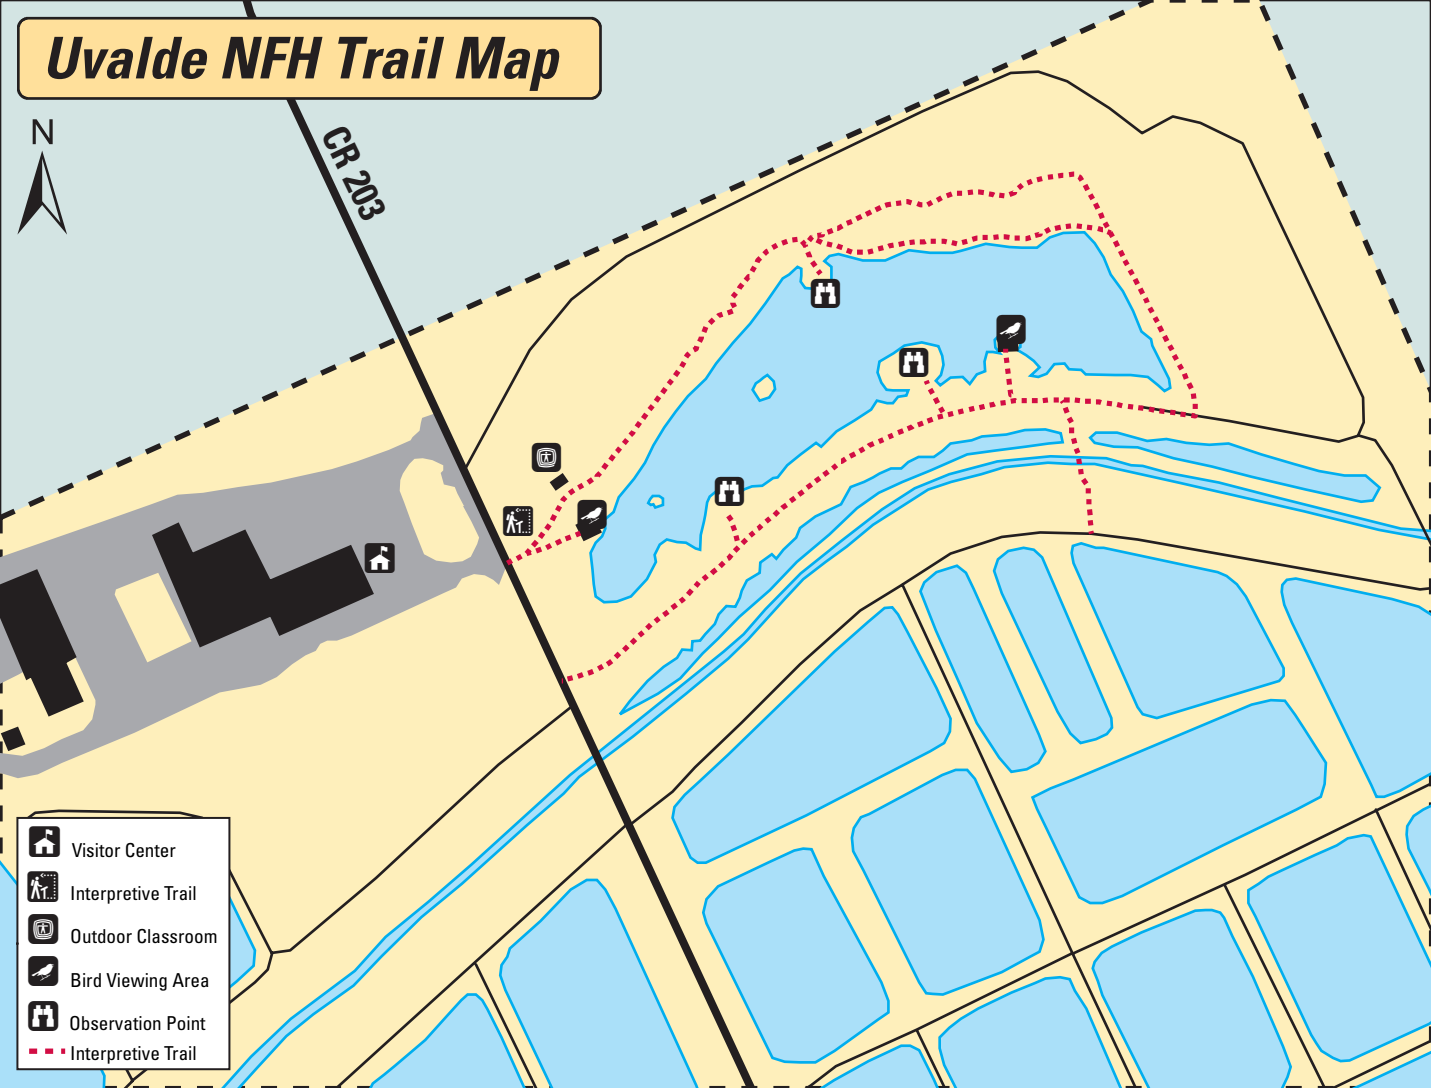

# Uvalde NFH Trail Map

CR 203

-  Visitor Center
-  Interpretive Trail
-  Outdoor Classroom
-  Bird Viewing Area
-  Observation Point
-  Interpretive Trail