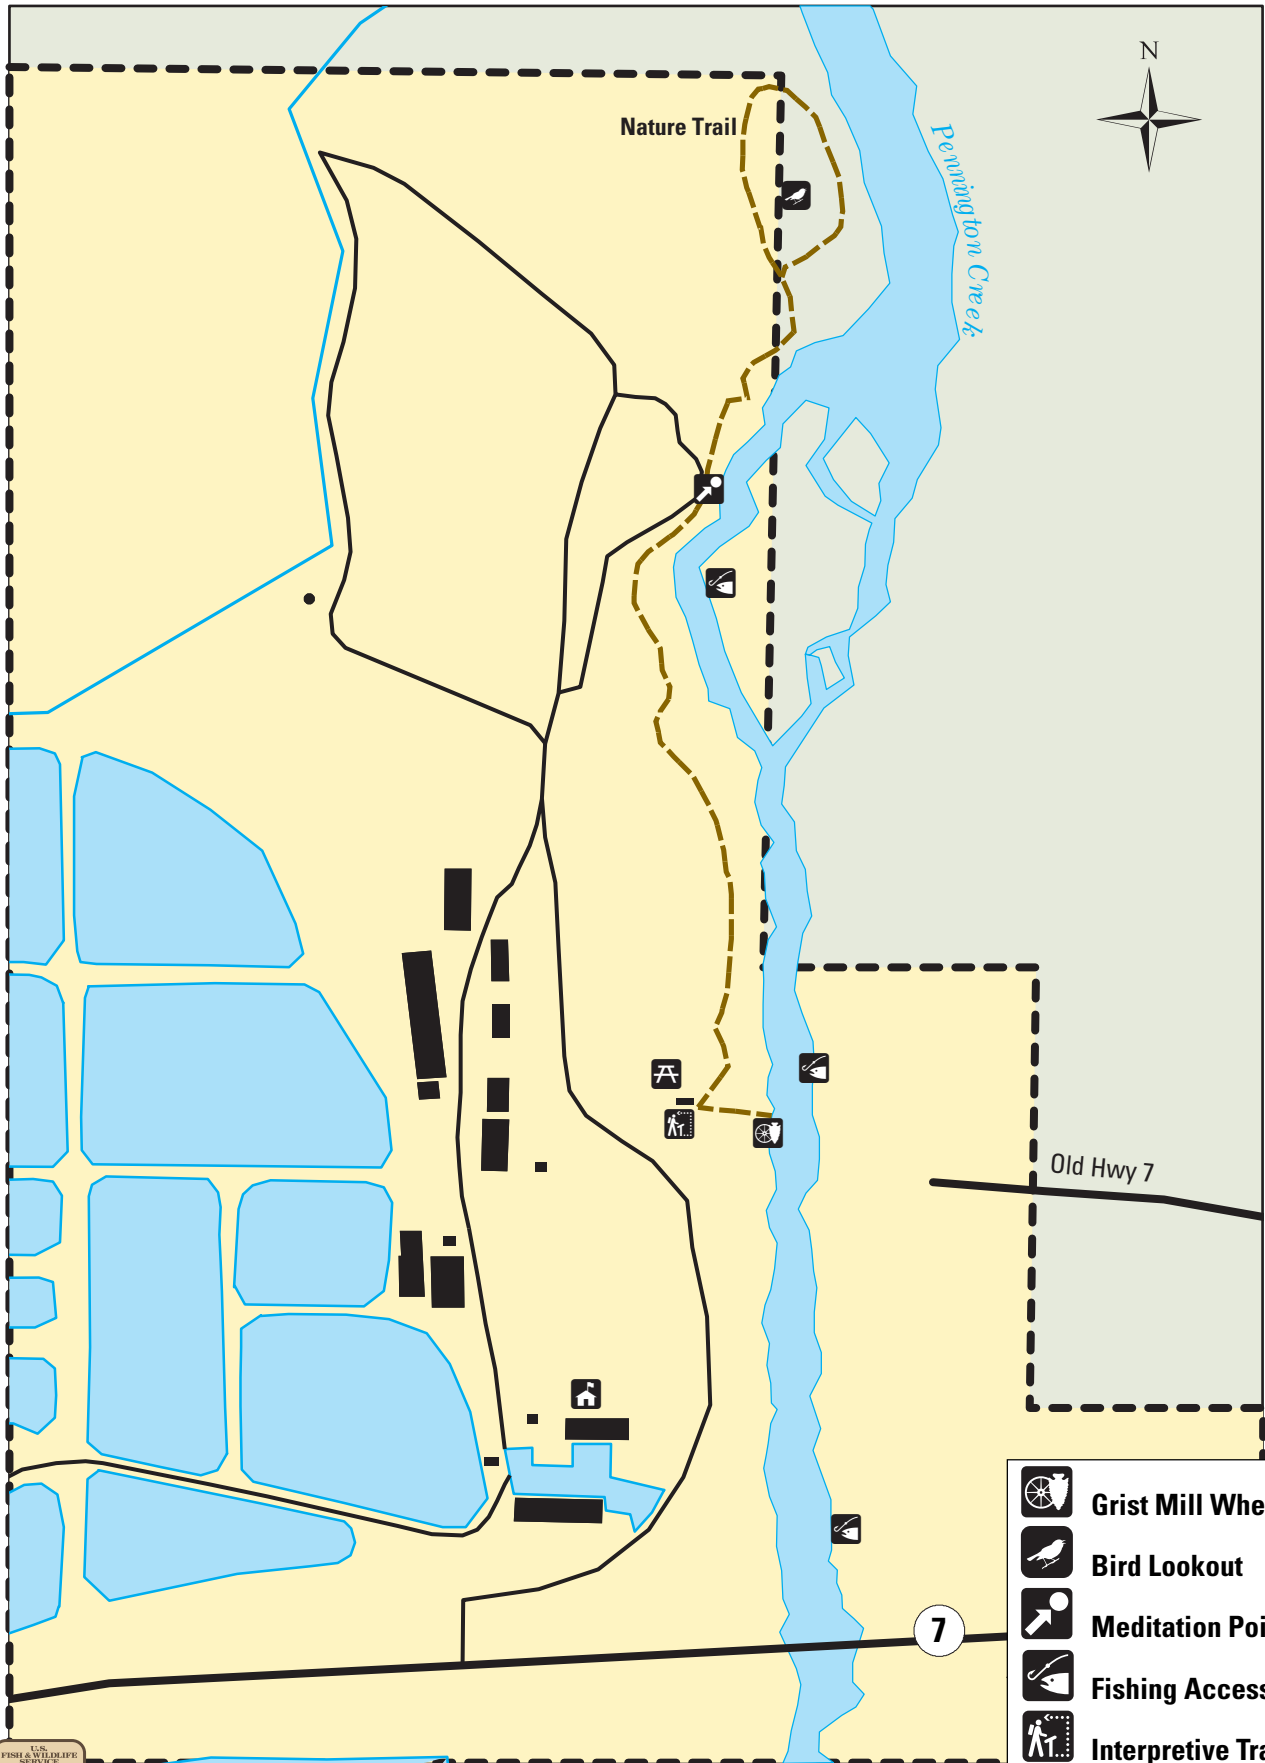

# Tishomingo NFH Trail Map

-  Grist Mill Wheel
-  Bird Lookout
-  Meditation Point
-  Fishing Access
-  Interpretive Trail
-  Information
-  Picnic Bench