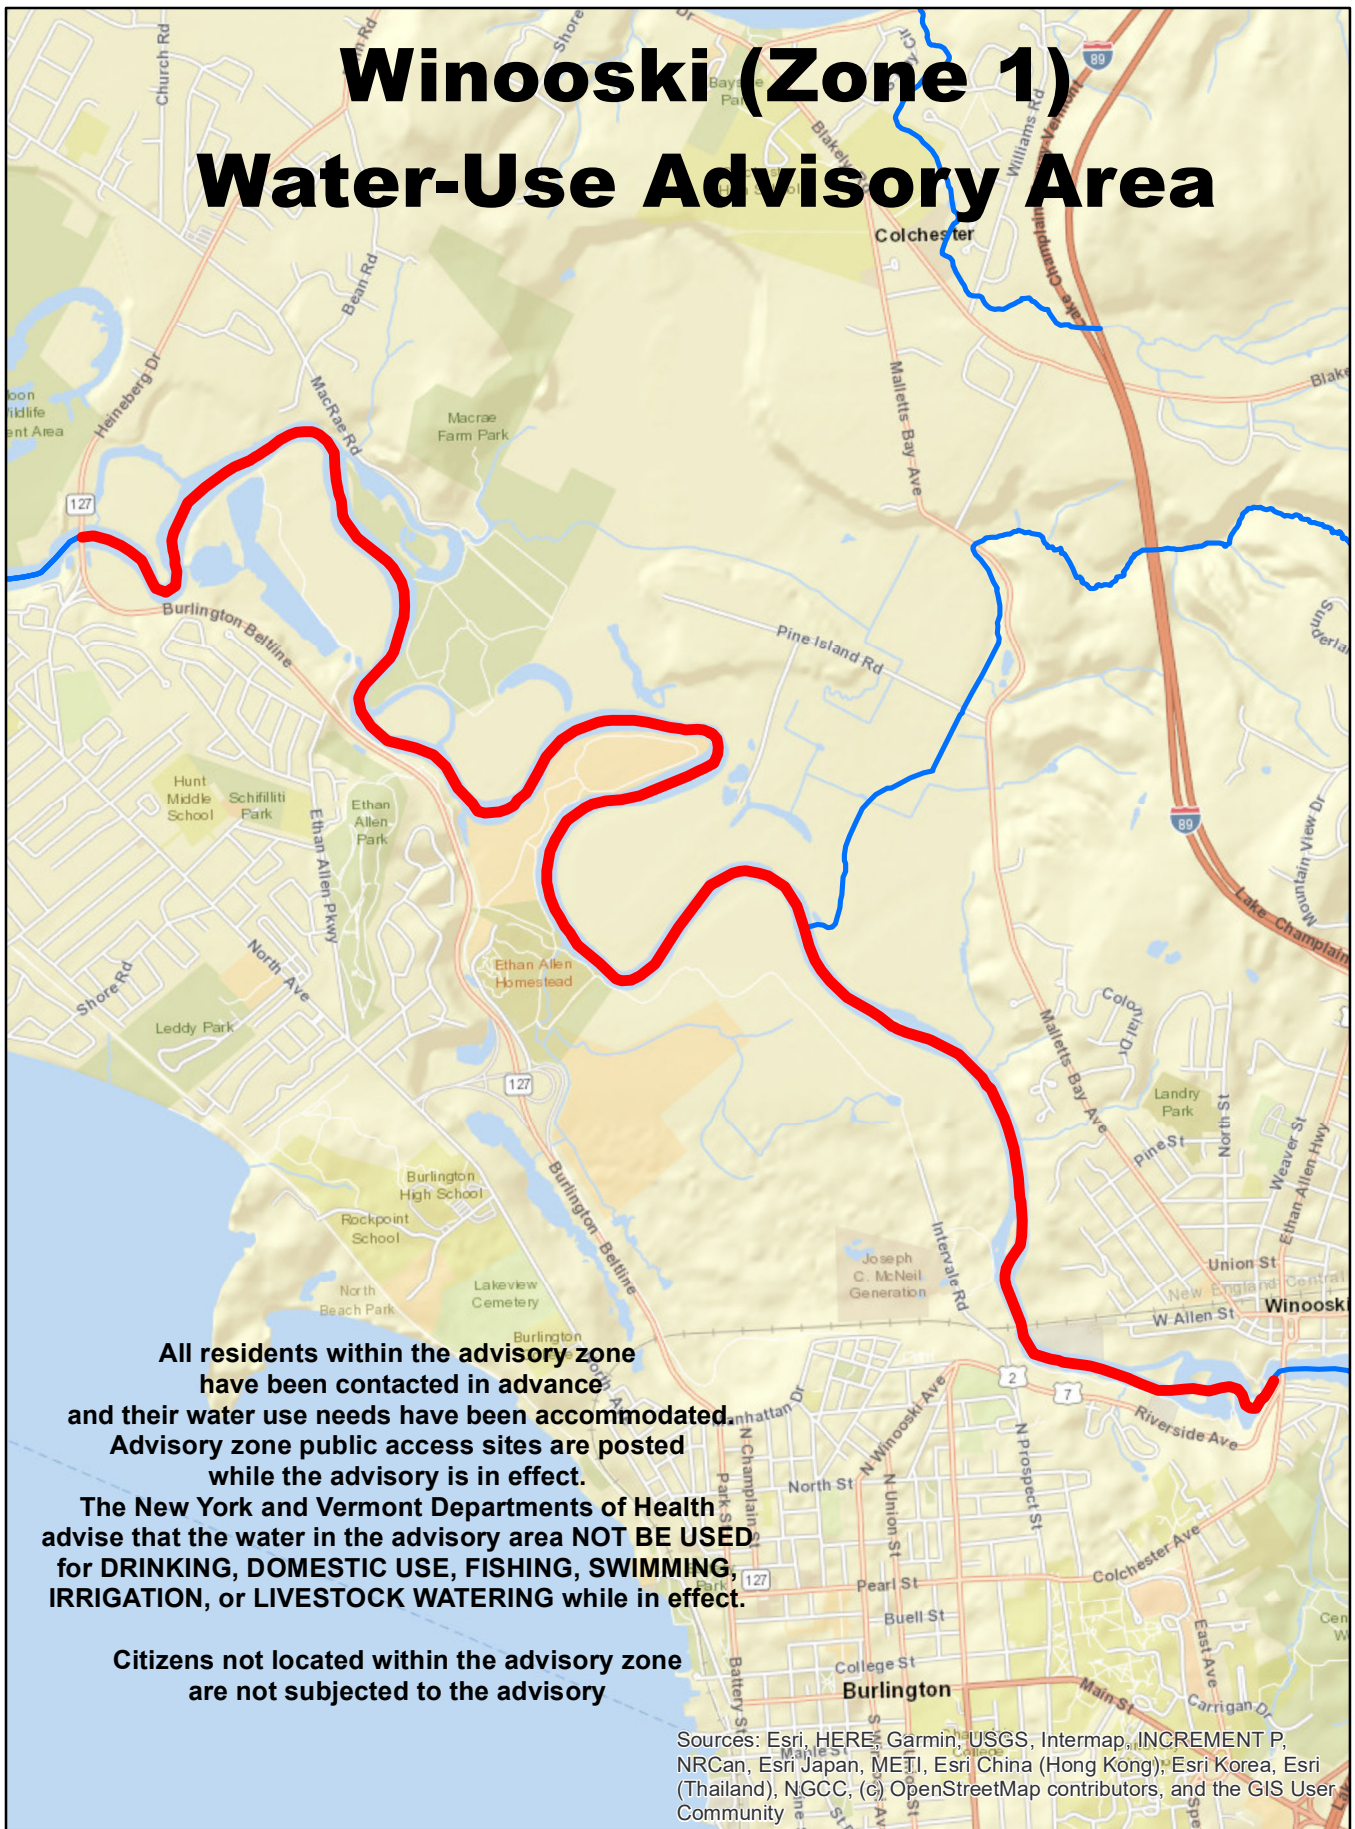

# Winooski (Zone 1) Water-Use Advisory Area

**All residents within the advisory zone have been contacted in advance and their water use needs have been accommodated. Advisory zone public access sites are posted while the advisory is in effect.**

**The New York and Vermont Departments of Health advise that the water in the advisory area NOT BE USED for DRINKING, DOMESTIC USE, FISHING, SWIMMING, IRRIGATION, or LIVESTOCK WATERING while in effect.**

**Citizens not located within the advisory zone are not subjected to the advisory**

Sources: Esri, HERE, Garmin, USGS, Intermap, INCREMENT P, NRCan, Esri Japan, METI, Esri China (Hong Kong), Esri Korea, Esri (Thailand), NGCC, (c) OpenStreetMap contributors, and the GIS User Community