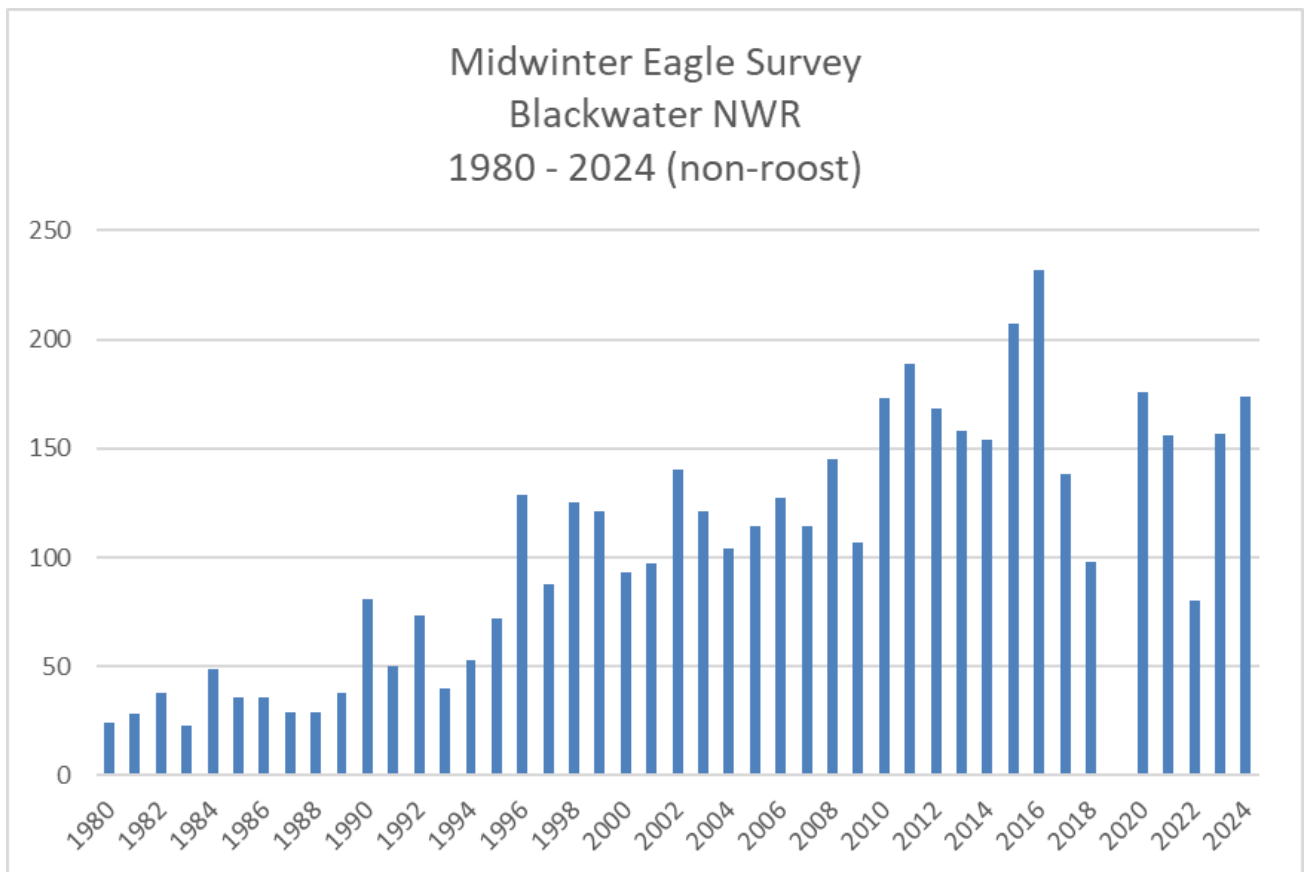

2024 Midwinter Eagle Survey

January 18, 2024

We had 40 participants helping us out this year. We counted **174** eagles during the 30 minute count period, including 114 adult bald eagles, 48 immature bald eagles, and 12 unknowns. No golden eagles were detected this year. The graph below shows our annual total eagle count going back to 1980. It is really interesting to see the rapid growth in wintering eagles for the first few decades, followed by a relative leveling off in the early 2010s. This year's 10 year running average is 155.6, pretty close to last year's 156.7. The location breakdown for this year's observations are below.

Matt Whitbeck, Supervisory Biologist

1/18/2024	Bald Eagle		Golden Eagle			
Non-roost	Adult	Imm.	Adult	Imm.	Unk.	TOTAL
Dragon Swamp	4	0	0	0	0	4
Shorters Wharf	5	5	0	0	2	12
Parsons Creek	2	0	0	0	0	2
Wildlife Drive	16	11	0	0	6	33
JDs	4	0	0	0	0	4
Little Blackwater River	6	2	0	0	2	10
Kuehnle North	7	2	0	0	0	9
Kuehnle South	9	3	0	0	0	12
Tower Site	10	3	0	0	1	14
Rt 335 Bridge	22	9	0	0	0	31
Jarrett East	3	0	0	0	0	3
Decoursey Bridge	11	7	0	0	0	18
Jarrett West	10	3	0	0	1	14
Buttons Neck	5	3	0	0	0	8
TOTALS	114	48	0	0	12	174