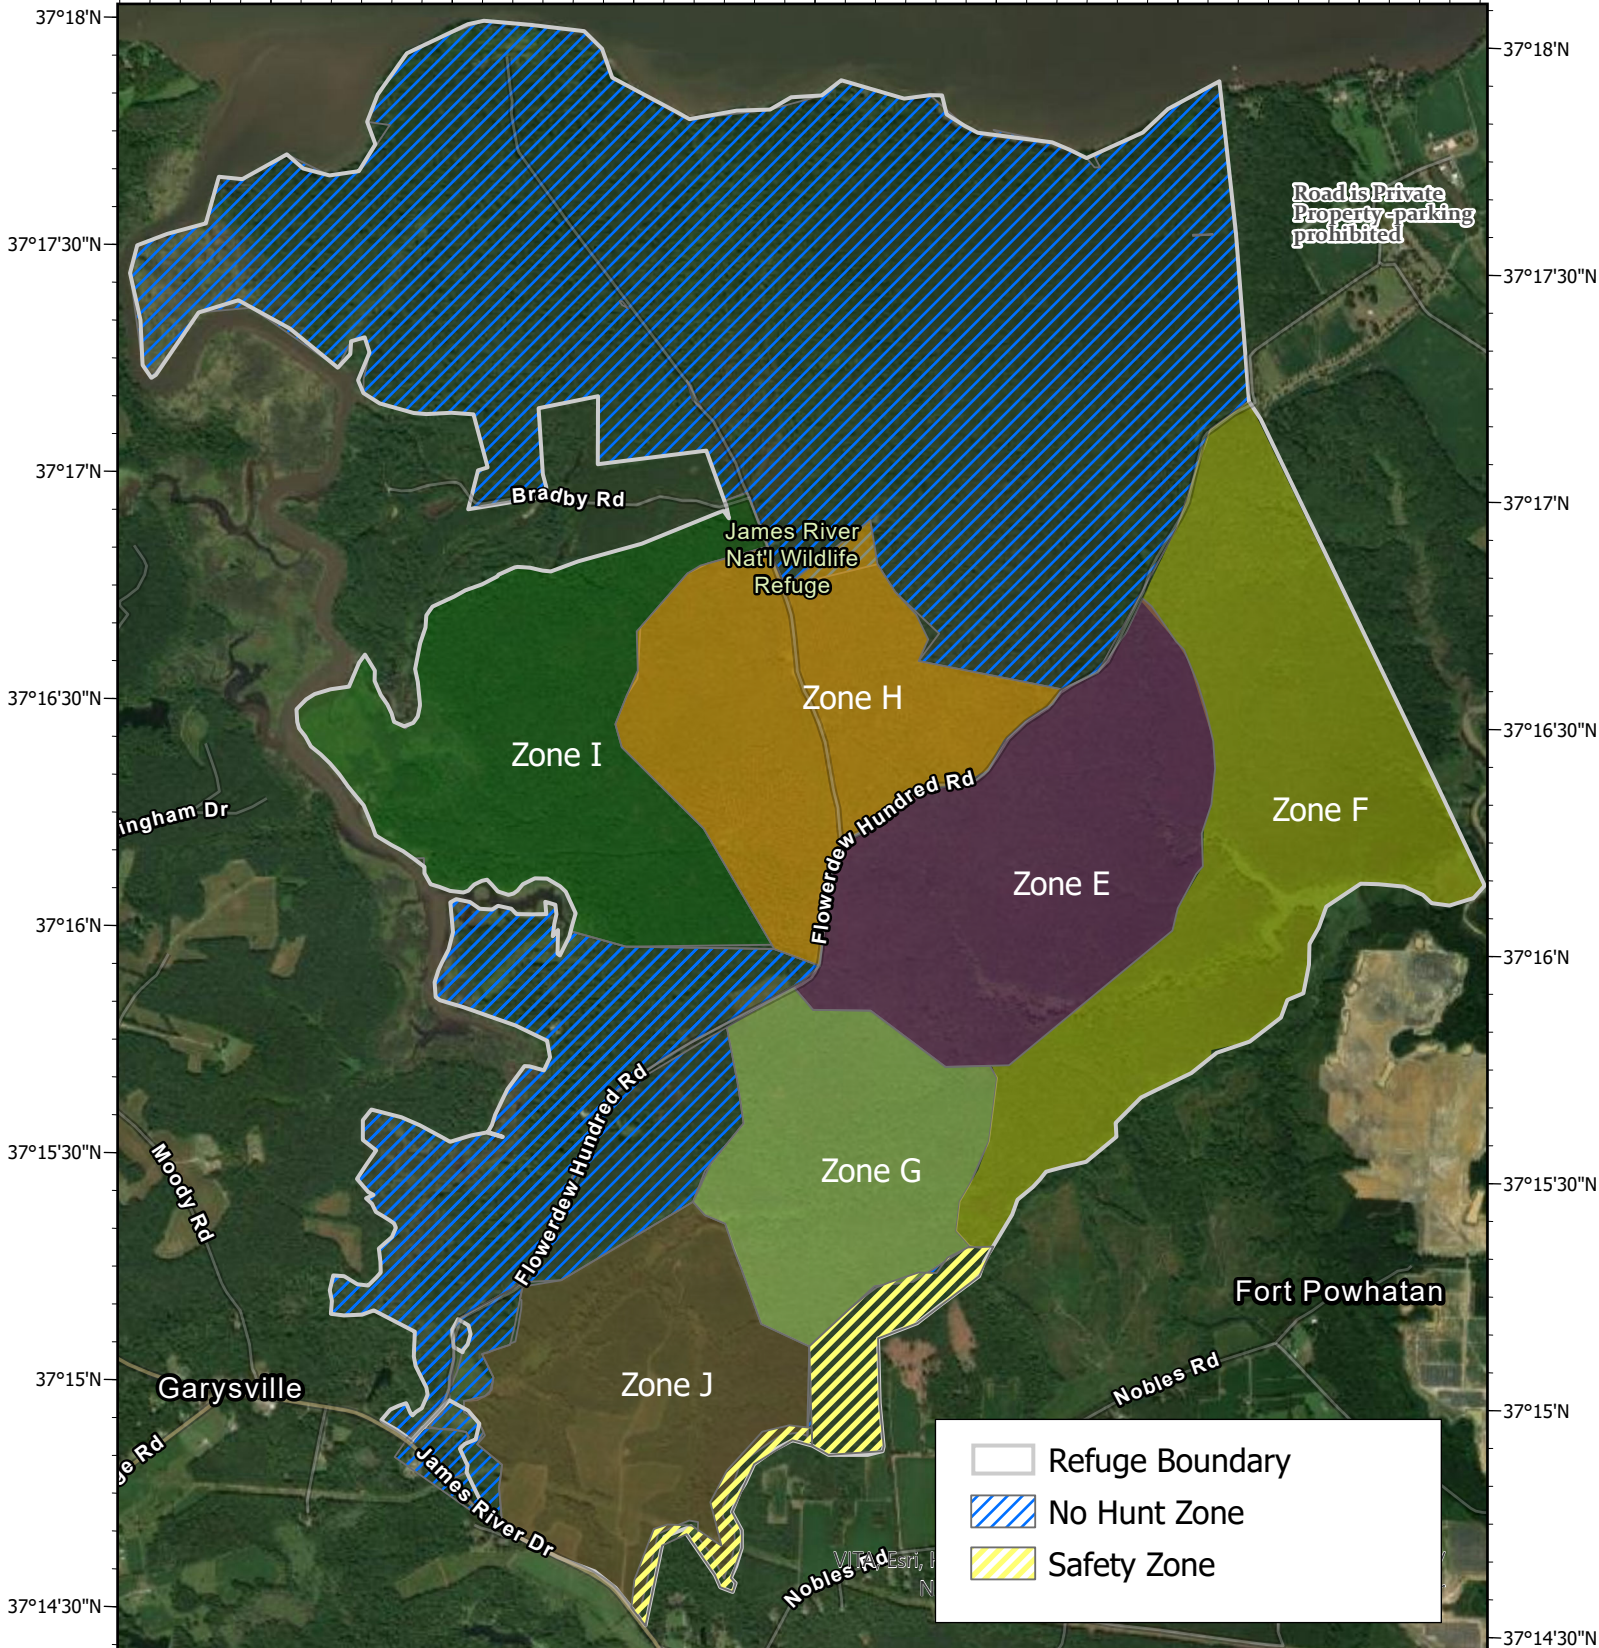

SPRING TURKEY QUOTA HUNT MAP 2022

February 2022

77°9'30"W 77°9'W 77°8'30"W 77°8'W 77°7'30"W 77°7'W 77°6'30"W

Produced Eastern Virginia Rivers NWR, Warsaw, VA
 Produced: August 31, 2020
 Basemap: ESRI Digital Globe

The USFWS makes no warranty for use of this map and cannot be held liable for actions or decisions based on map content. This map template is intended as a general guide for the creation of U.S. Fish and Wildlife maps at a small scale. This section of the Map Bibliography should be used to describe the purpose of the map, the data used to create it, and any special procedures used to process the data. ESRI base maps used must be acknowledged: Map image is the intellectual property of Esri and is used herein under license. Copyright © 2014 Esri and its licensors. All rights reserved.

Datum: NAD 83