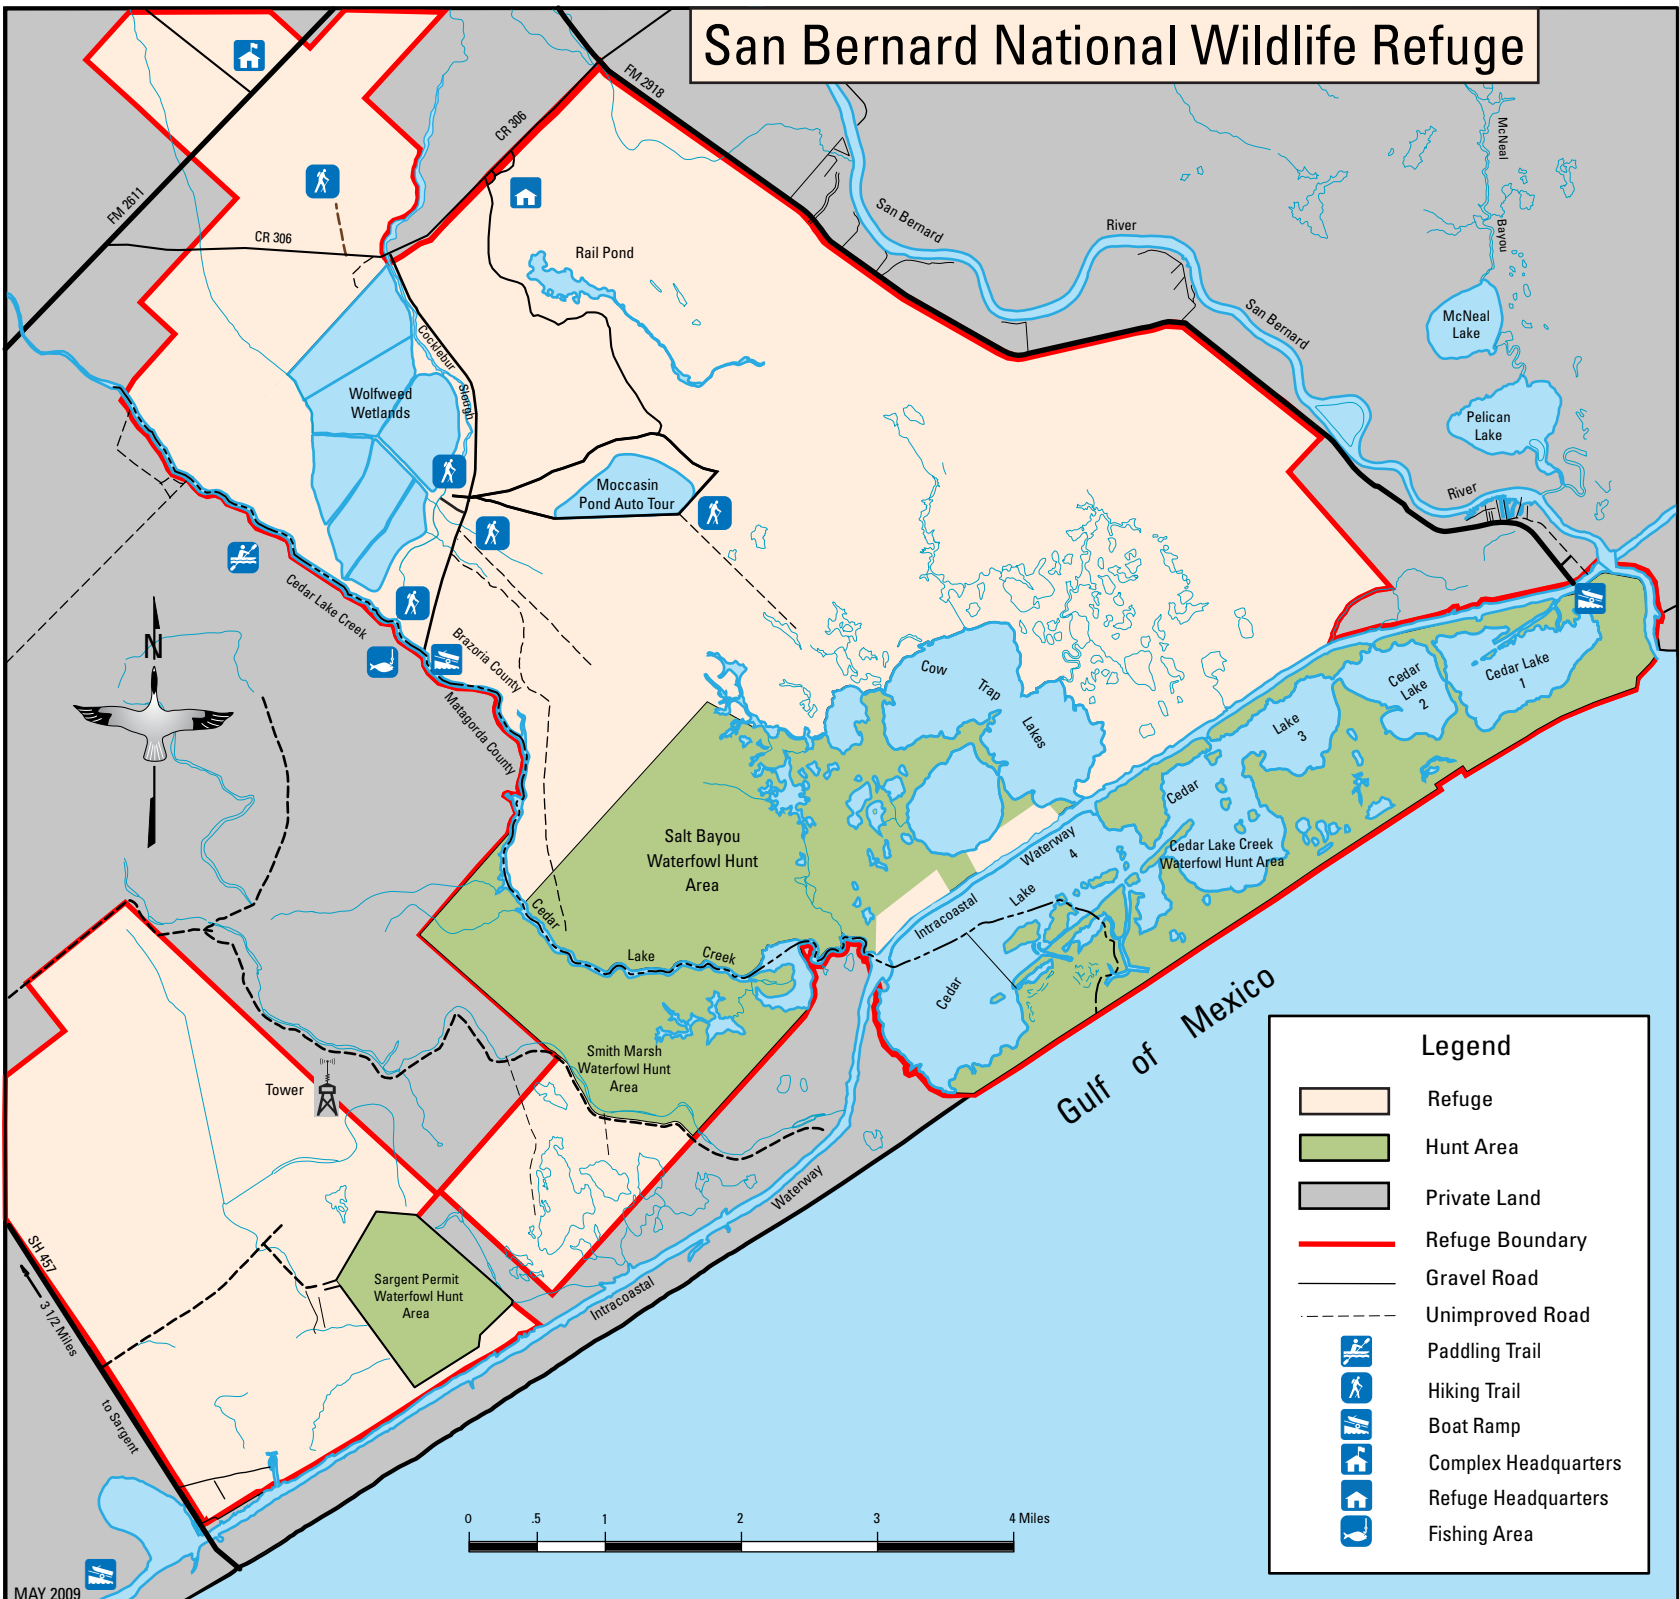

San Bernard National Wildlife Refuge

Legend

- Refuge
- Hunt Area
- Private Land
- Refuge Boundary
- Gravel Road
- Unimproved Road
- 🚣 Paddling Trail
- 🚶 Hiking Trail
- 🚤 Boat Ramp
- 🏠 Complex Headquarters
- 🏠 Refuge Headquarters
- 🎣 Fishing Area