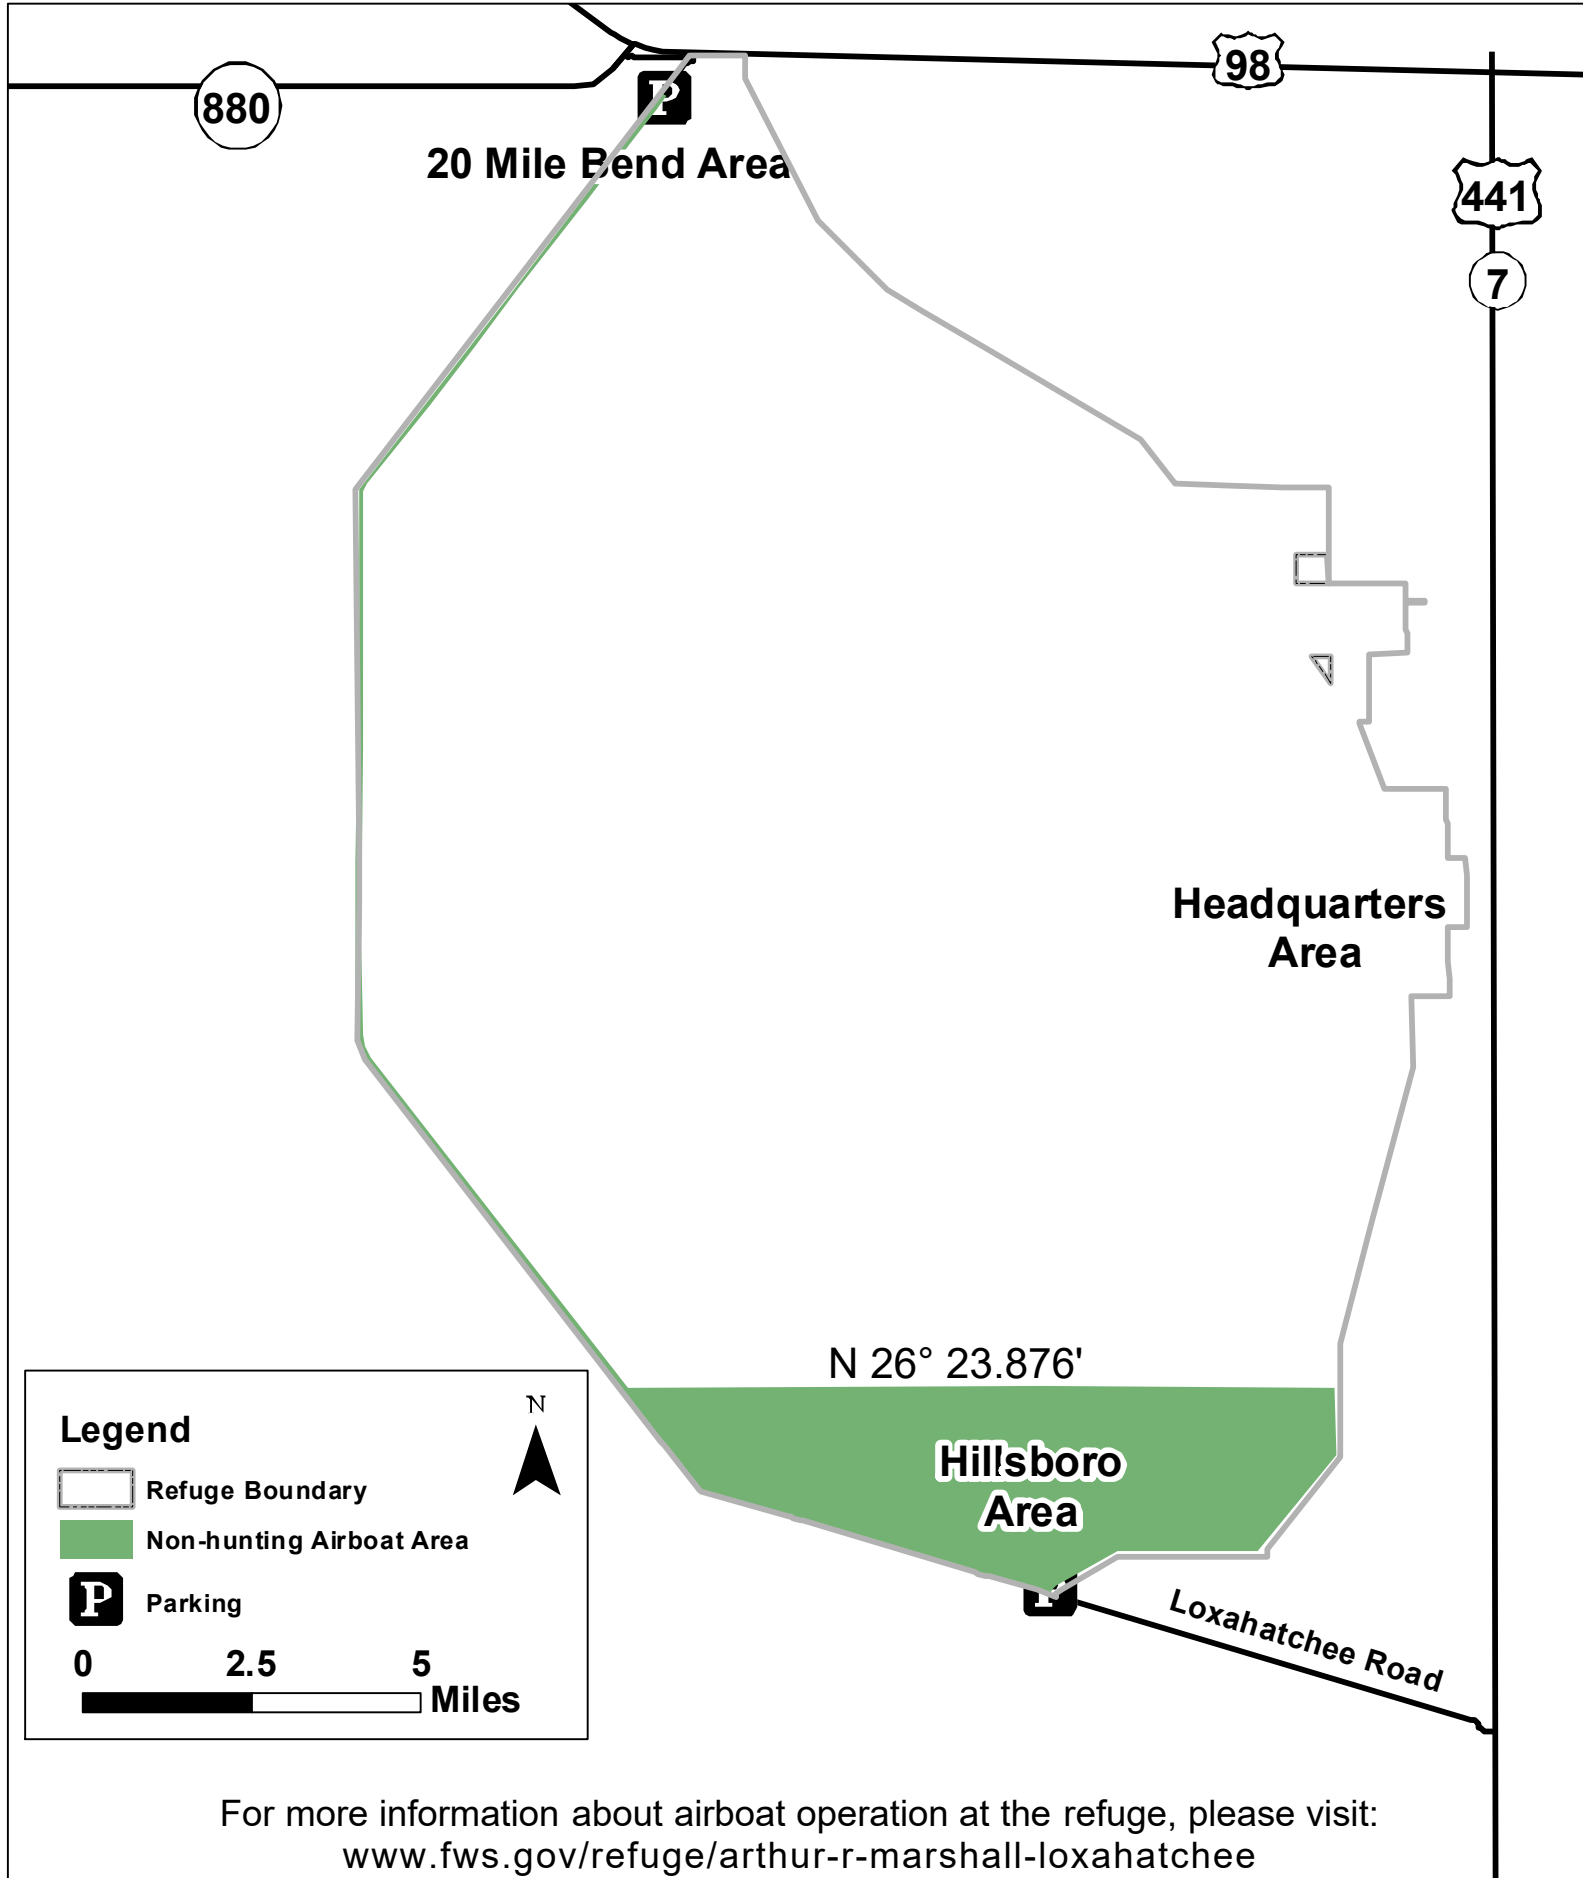

# A.R.M. Loxahatchee National Wildlife Refuge Non-hunting Airboat Permit Map

For more information about airboat operation at the refuge, please visit:  
[www.fws.gov/refuge/arthur-r-marshall-loxahatchee](http://www.fws.gov/refuge/arthur-r-marshall-loxahatchee)