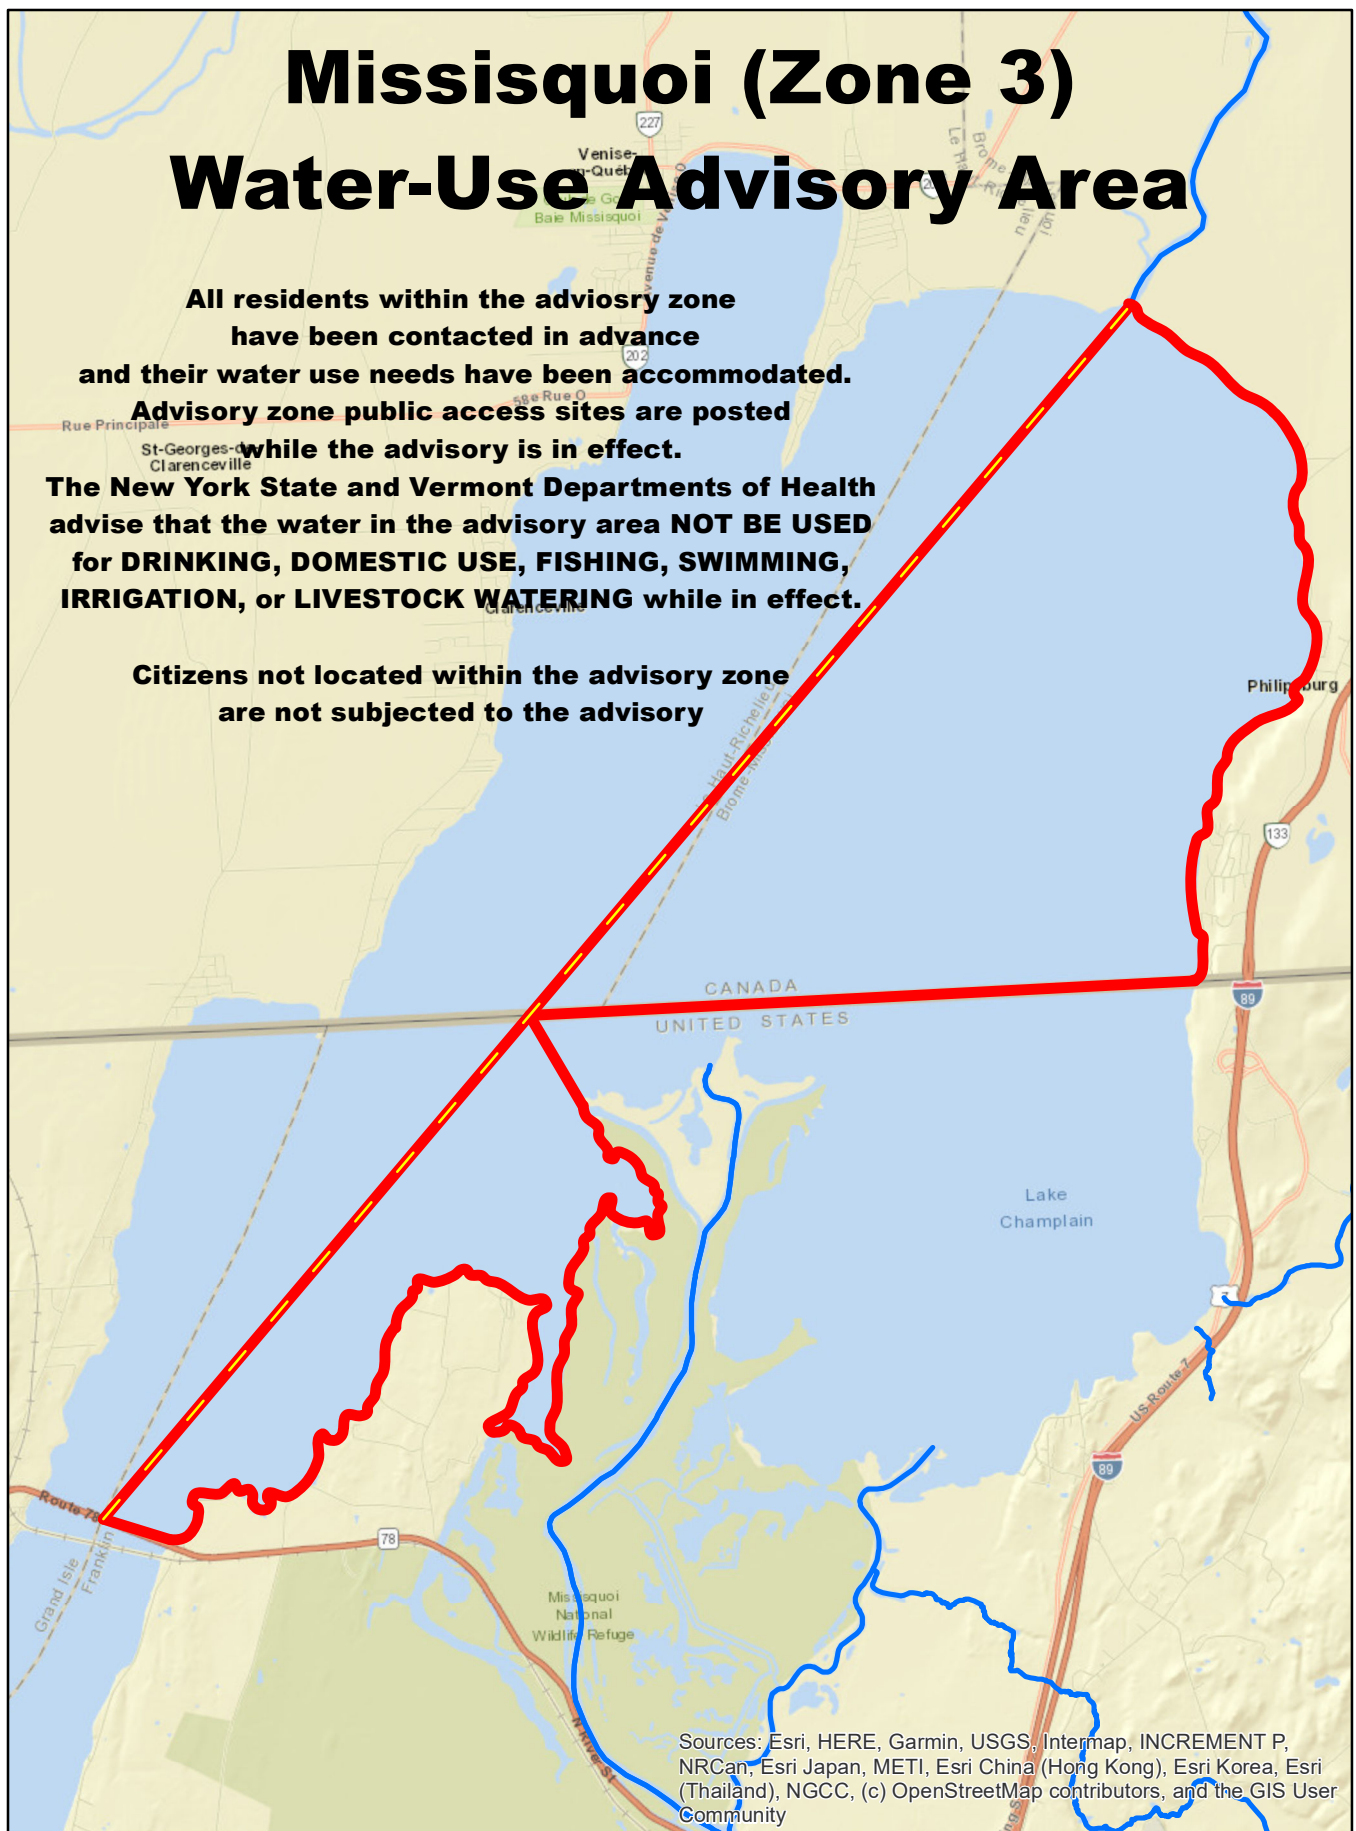

Missisquoi (Zone 3) Water-Use Advisory Area

**All residents within the advisory zone
have been contacted in advance
and their water use needs have been accommodated.**

**Advisory zone public access sites are posted
while the advisory is in effect.**

**The New York State and Vermont Departments of Health
advise that the water in the advisory area NOT BE USED
for DRINKING, DOMESTIC USE, FISHING, SWIMMING,
IRRIGATION, or LIVESTOCK WATERING while in effect.**

**Citizens not located within the advisory zone
are not subjected to the advisory**

Sources: Esri, HERE, Garmin, USGS, Intermap, INCREMENT P, NRCan, Esri Japan, METI, Esri China (Hong Kong), Esri Korea, Esri (Thailand), NGCC, (c) OpenStreetMap contributors, and the GIS User Community