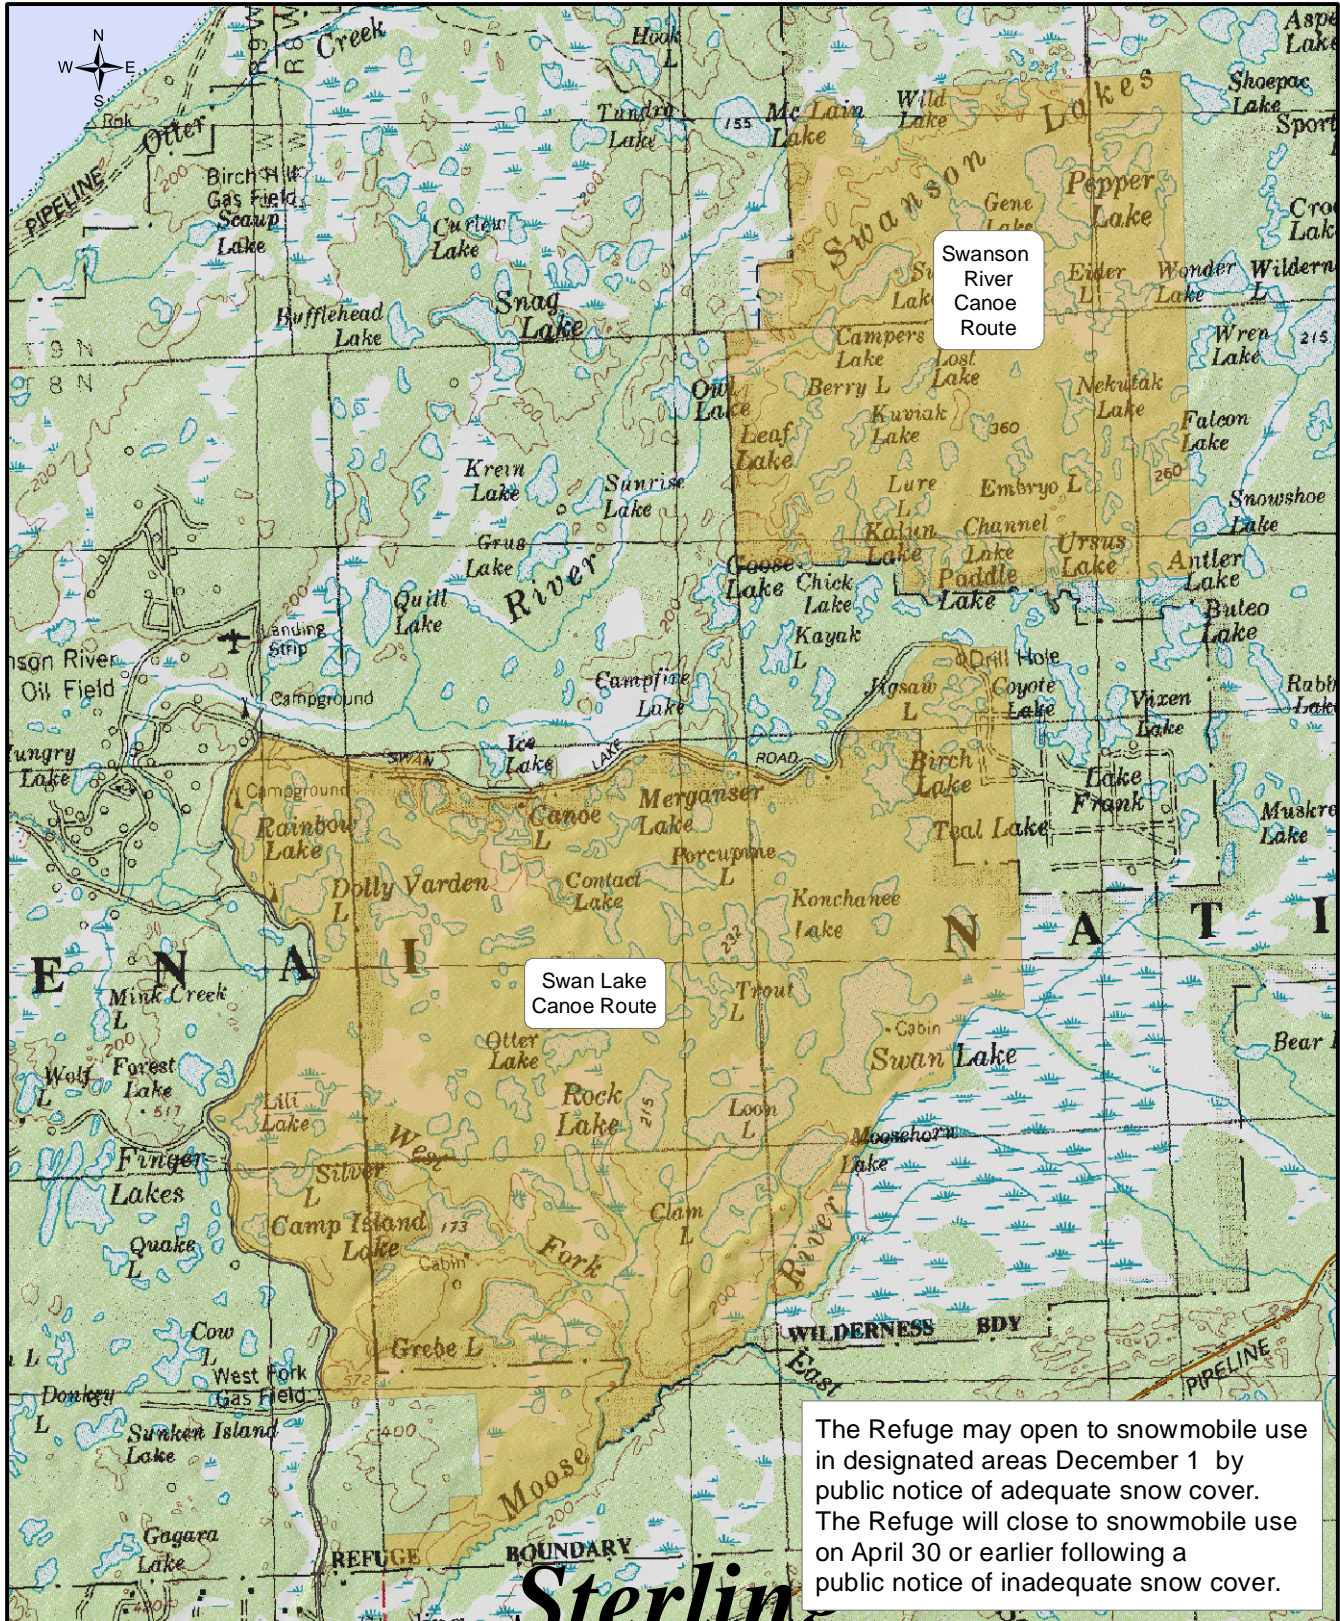

map for illustrative purposes only - see specific regulations 50CFR36.39

-  Closed to Snowmachines
-  Kenai National Wildlife Refuge