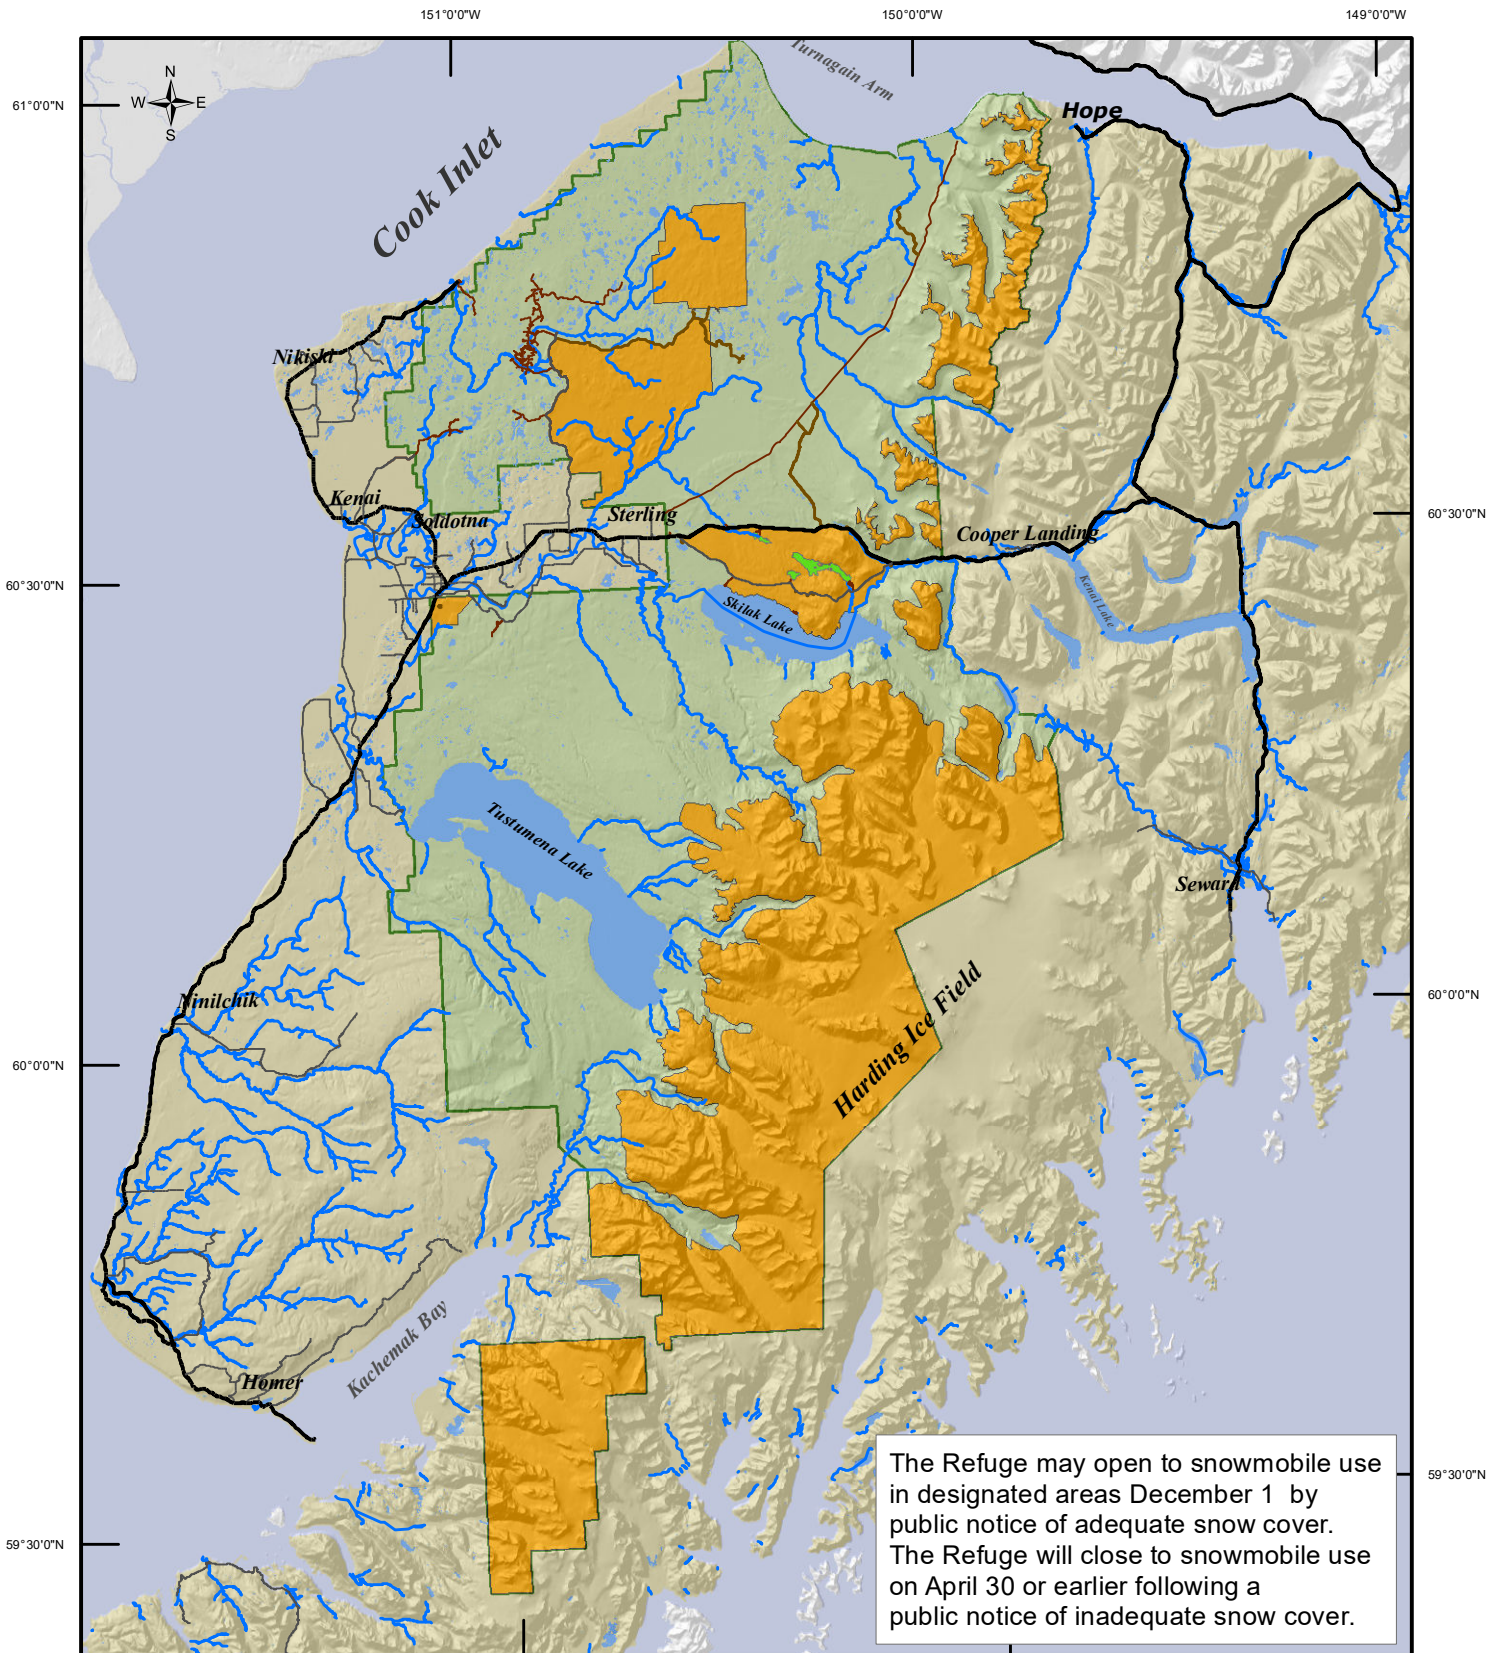

map for illustrative purposes only - see specific regulations 50CFR36.39

0 4.75 9.5 19 Miles

-  Closed to Snowmachines
-  Open to Ice Fishing
-  Kenai National Wildlife Refuge