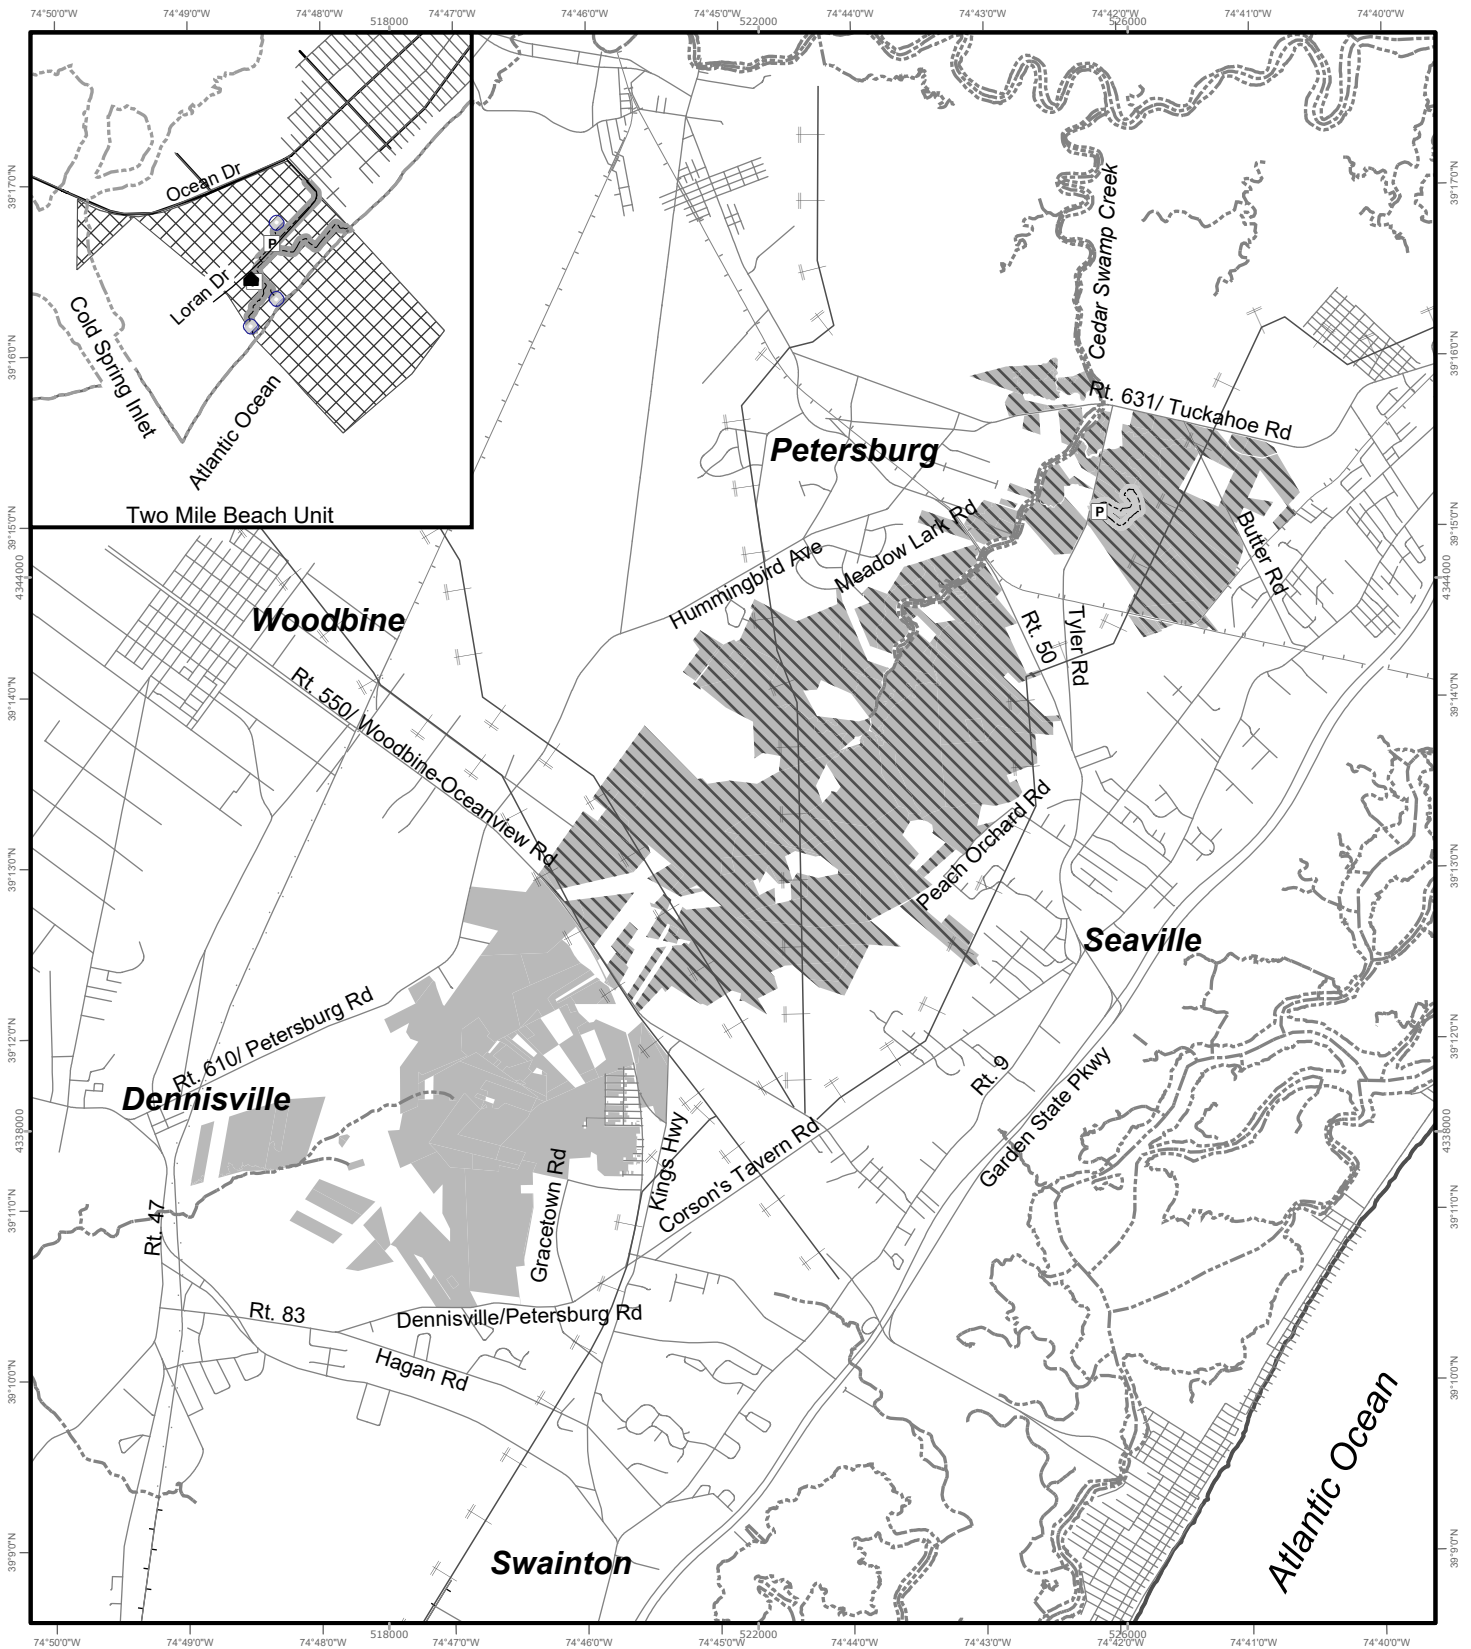

Cape May National Wildlife Refuge

1:81,889

This map is for reference purposes, is not a survey, and should not be used to establish legal ownership.

Map Projection: NAD_1983 UTM_Zone_18N
 Graticule Units: degrees, minutes, seconds
 Map Grid Unit: Meter
 D:\GIS\hunting\CM\Hunt Map GCS0922.aprx 09/22/2022

- Deer and specific Small Game Hunting Area
- Migratory Bird, Deer and specific Small Game Hunting Area
- Closed Area
- Parking Area
- Office Building
- Observation Deck
- Maintained Trail
- Water