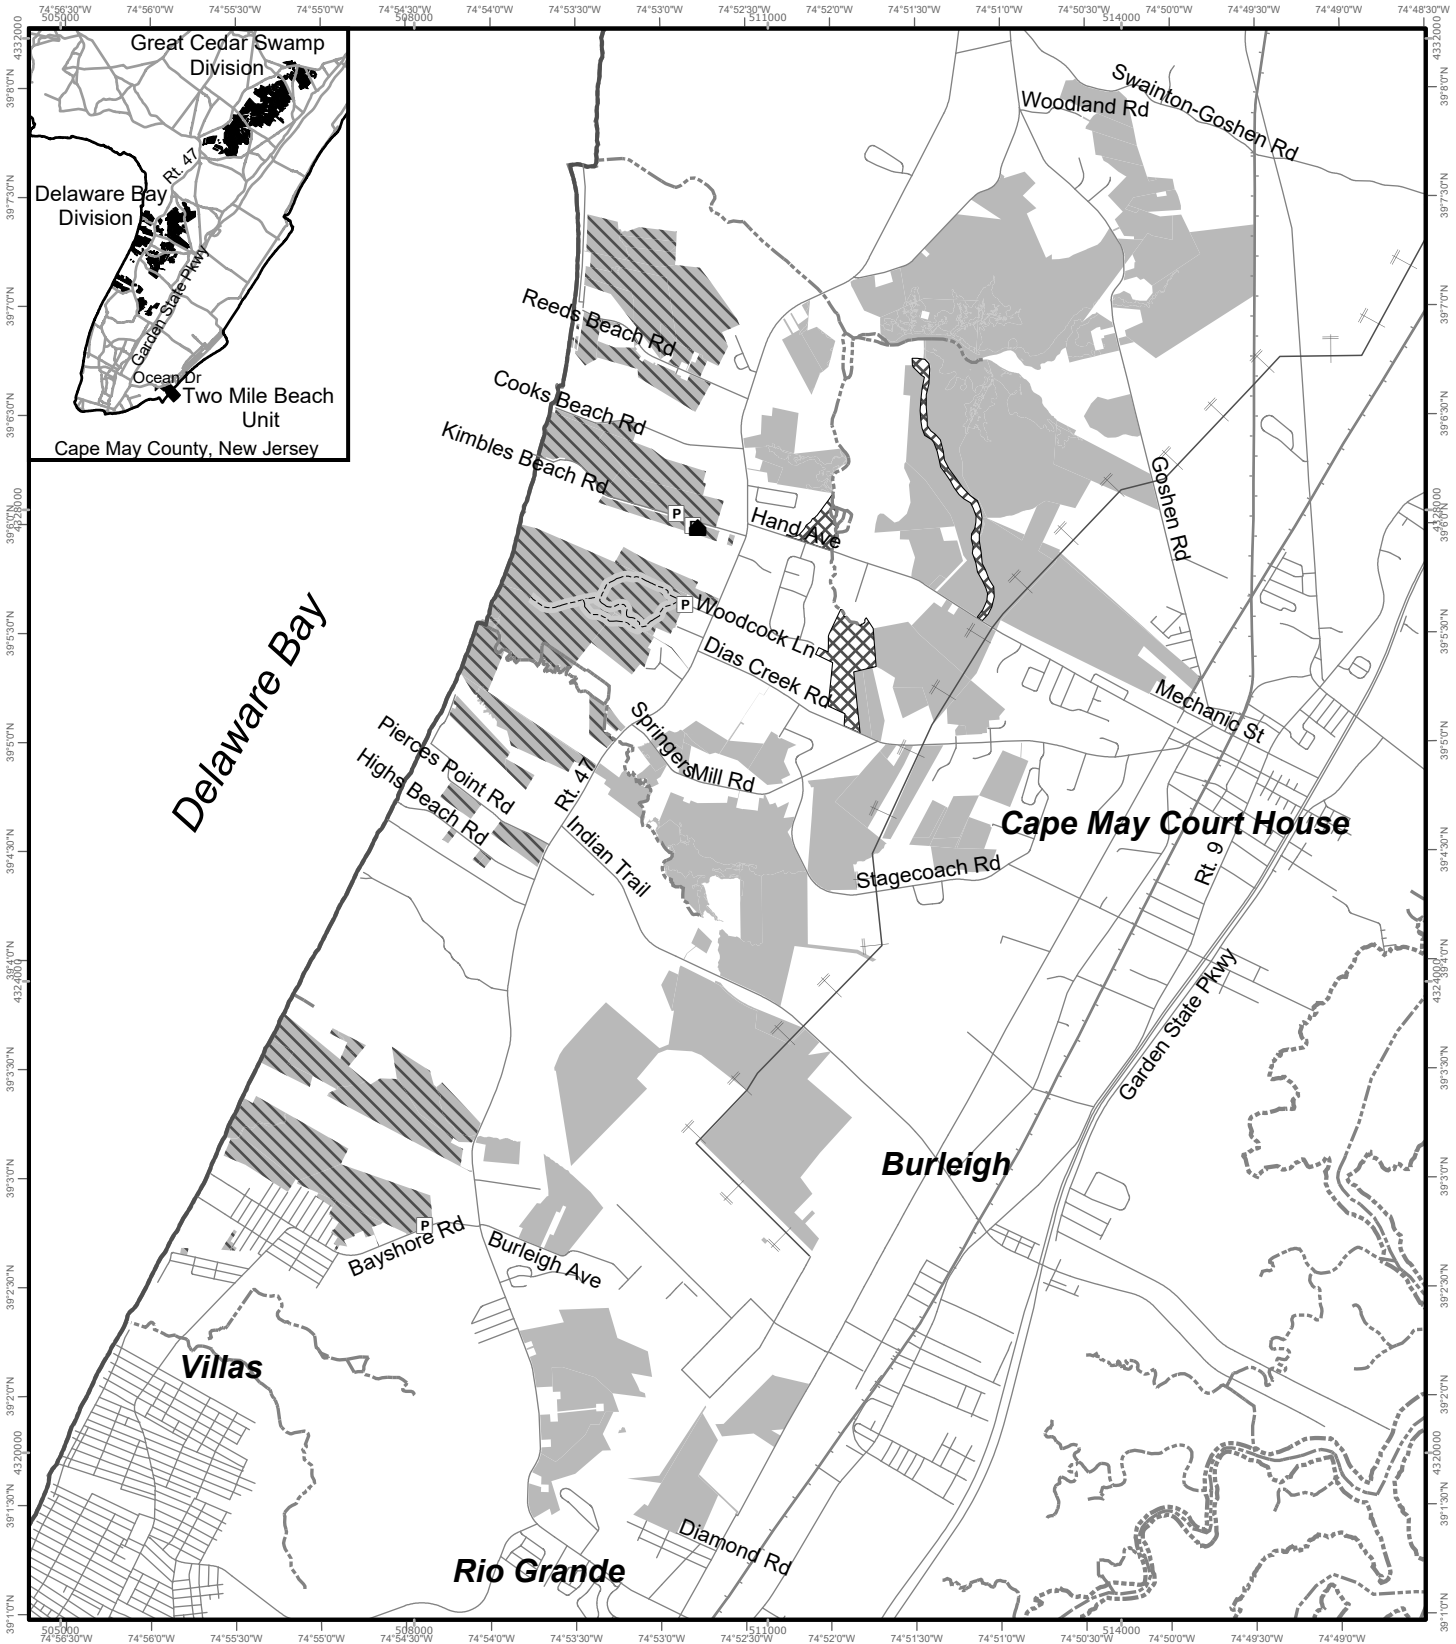

Cape May National Wildlife Refuge

- Deer and specific Small Game Hunting Area
- Migratory Bird, Deer, and specific Small Game Hunting Area
- Closed Area
- Parking Area
- Office Building
- Maintained Trail
- Water

1:64,122
 This map is for reference purposes, is not a survey, and should not be used to establish legal ownership.
 Map Projection: NAD_1983_UTM_Zone_18N
 Graticule Units: degrees, minutes, seconds
 Map Grid Unit: Meter
 P:\GIS\hunting\CM\Hunt Map DBD 0922.aprx 09/22/2022