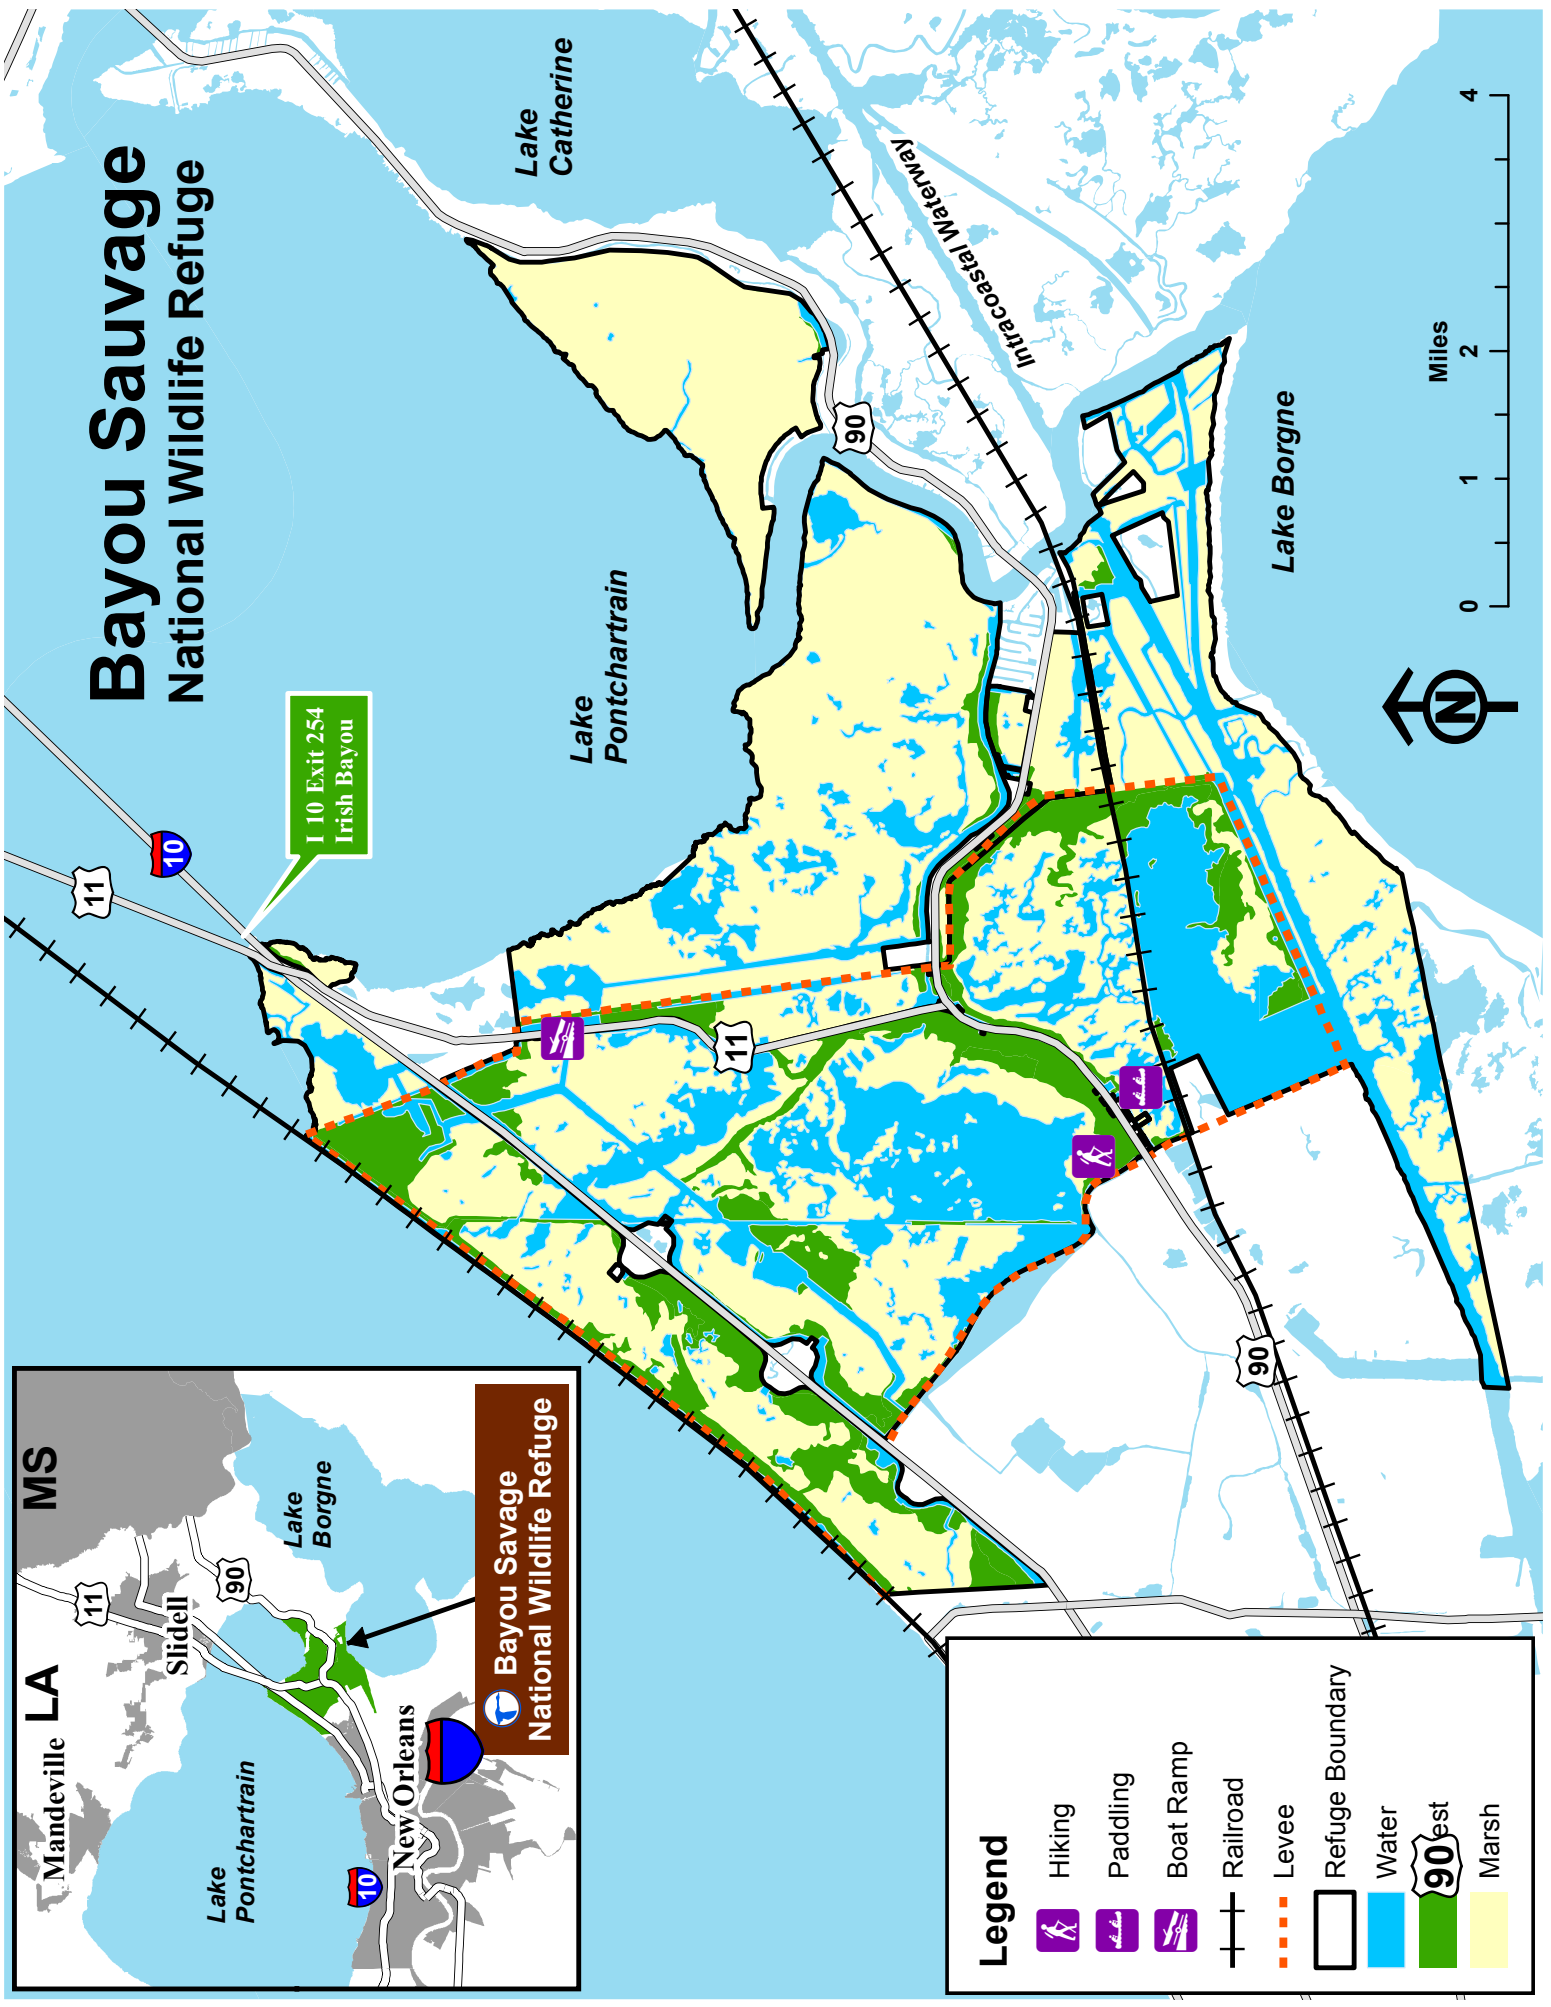

Bayou Sauvage National Wildlife Refuge

Miles

Legend

- Hiking
- Paddling
- Boat Ramp
- Railroad
- Levee
- Refuge Boundary
- Water
- Marsh