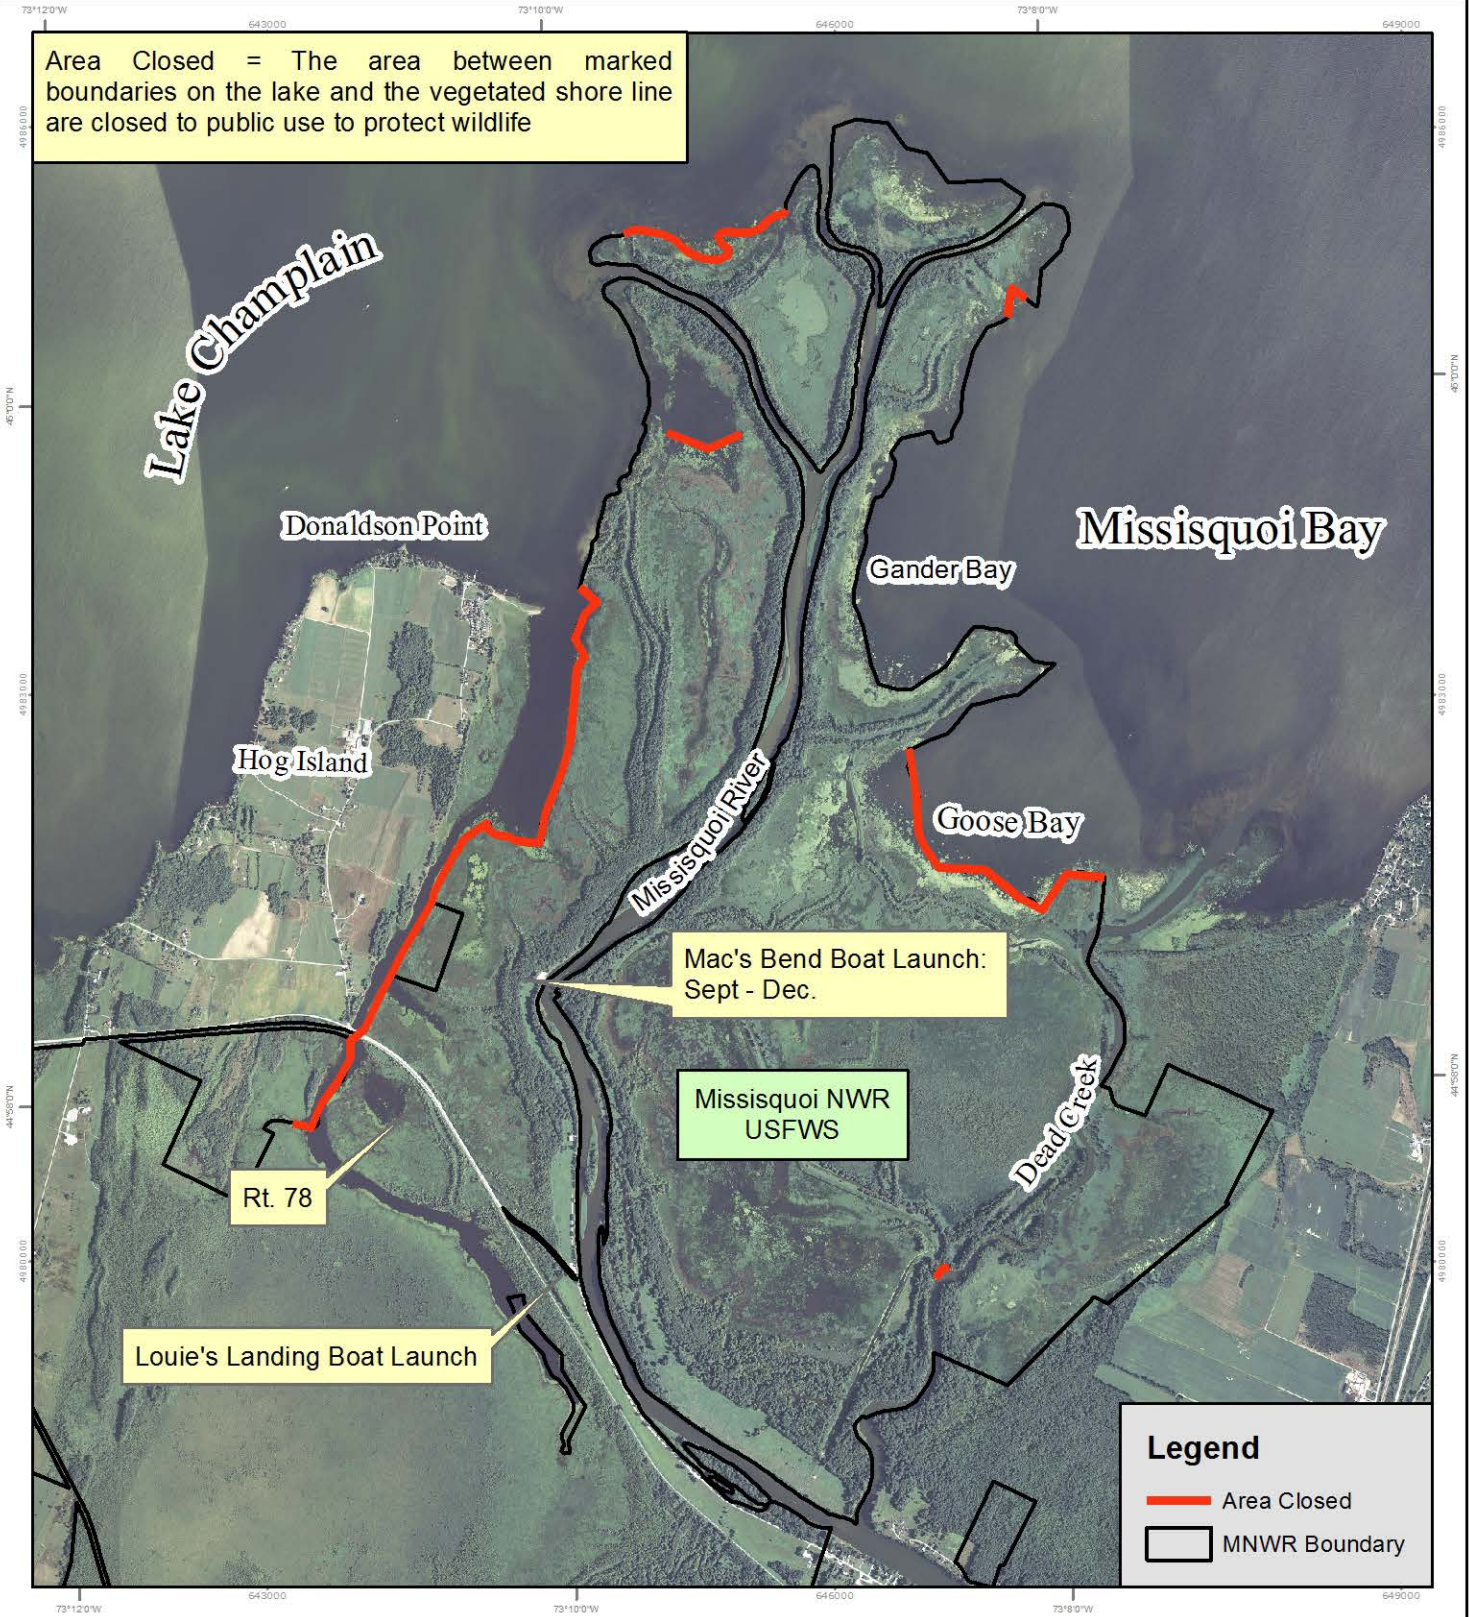

Areas CLOSED to Fishing and Boating on Missisquoi NWR

Area Closed = The area between marked boundaries on the lake and the vegetated shore line are closed to public use to protect wildlife

Map Projection: NAD_1983_UTM_Zone_18N
Graticule Units: degrees, minutes, seconds
Map Grid Unit: Meter
Map for planning purposes only

1 = 40,000