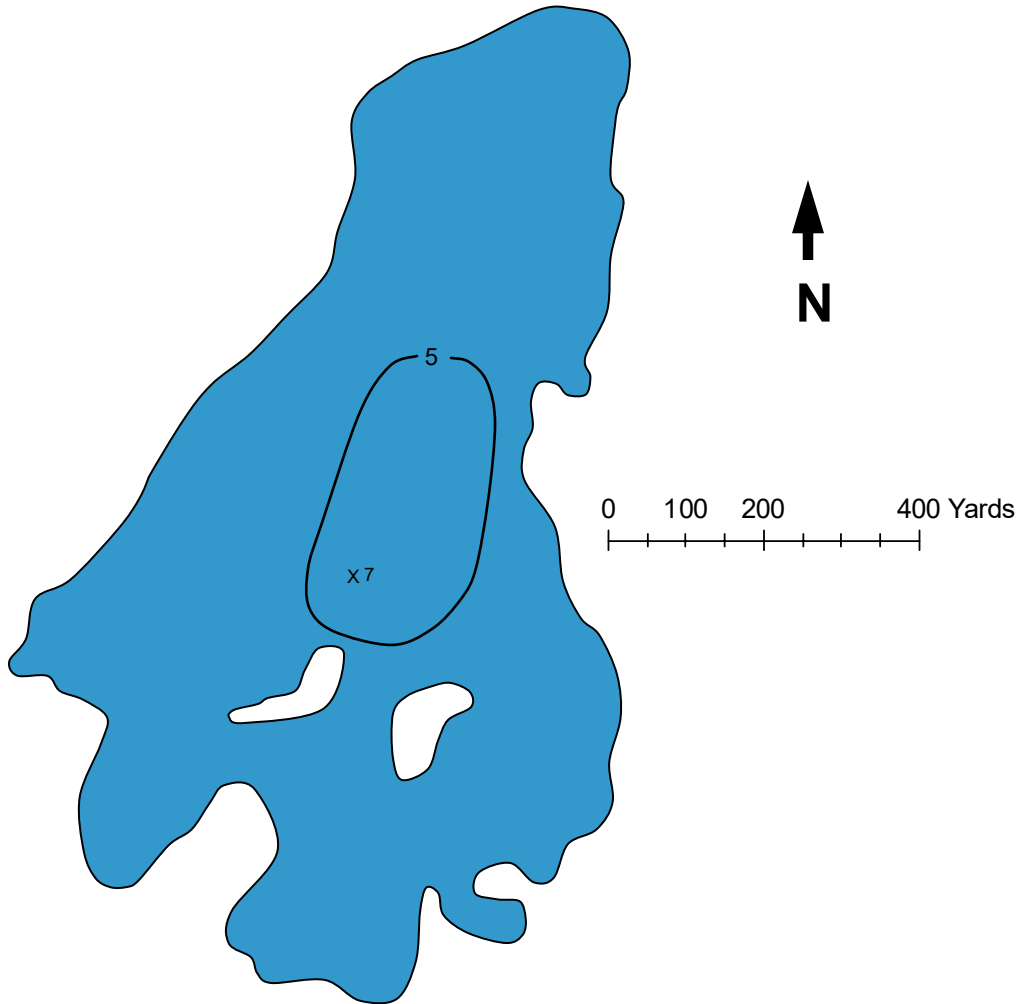

# Krein Lake

Surface Acres: 129

Maximum depth (ft): 7

Shoreline Length (ft): 4,718

Most recent fish survey: 2000

Sport fish species observed: rainbow trout

Latitude: 60°47.43'N

Longitude: -150°40.38'W

Access: Remote

Lake Public Access: Remote location in Swanson River watershed.