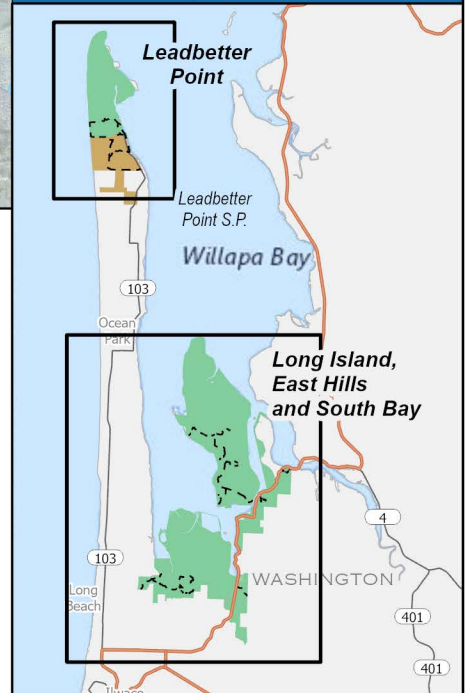

Pacific County, Washington

Leadbetter Point

Refuge Overview

Map Key

- Willapa National Wildlife Refuge
- Leadbetter Point State Park
- Critical Nesting Area
- Trails**
- Trails not in hunting areas
- Trails in safety zone within hunting area
- Refuge Office
- Restroom
- Boat Launch
- Car-top Boat Launch
- Campgrounds
- Parking
- Fee Parking
- Observation Blind
- Overlook
- Picnic Tables