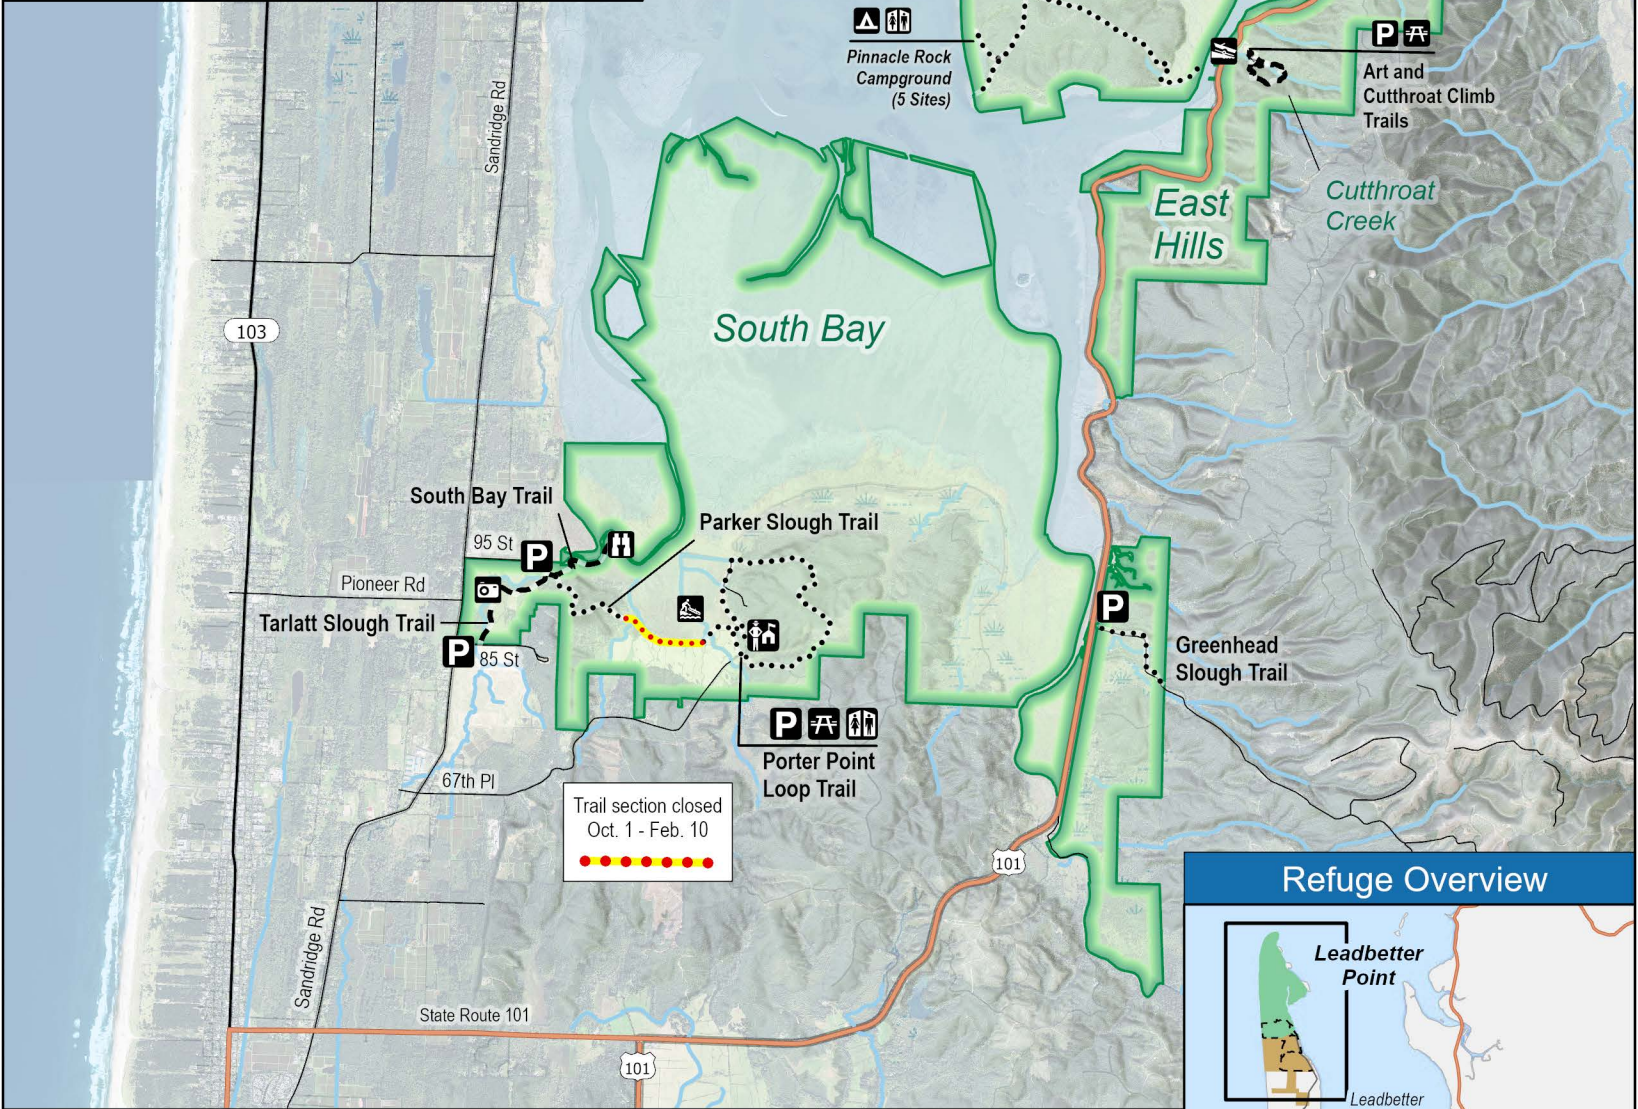

Pacific County, Washington

Leadbetter Point

Refuge Overview

Map Key

- Willapa National Wildlife Refuge
- Leadbetter Point State Park
- Critical Nesting Area
- Trails**
- Trails not in hunting areas
- Trails in safety zone within hunting area
- Refuge Office
- Restroom
- Boat Launch
- Car-top Boat Launch
- Campgrounds
- Parking
- Fee Parking
- Observation Blind
- Overlook
- Picnic Tables