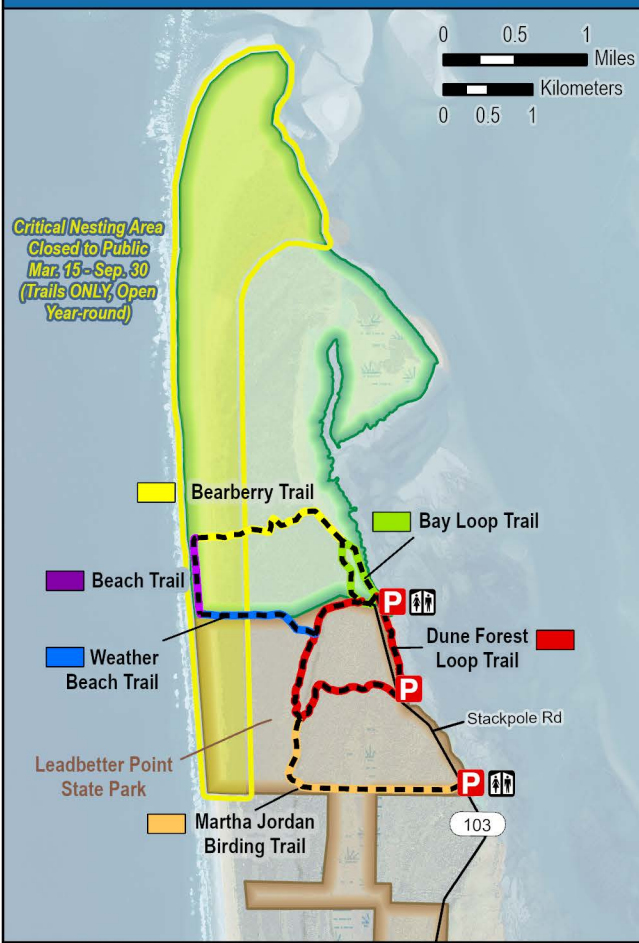

Pacific County, Washington

Leadbetter Point

Refuge Overview

Map Key

- Willapa National Wildlife Refuge
- Leadbetter Point State Park
- Critical Nesting Area
- Trails**
- Trails not in hunting areas
- Trails in safety zone within hunting area
- Refuge Office
- Restroom
- Boat Launch
- Car-top Boat Launch
- Campgrounds
- Parking
- Fee Parking
- Observation Blind
- Overlook
- Picnic Tables