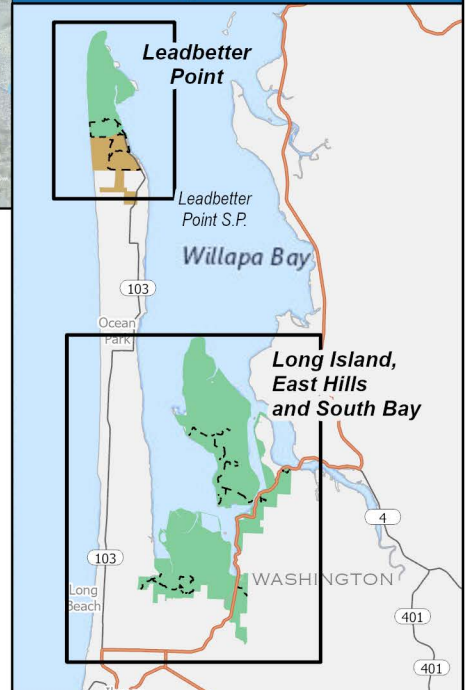

Pacific County, Washington

Leadbetter Point

Refuge Overview

Map Key

- Willapa National Wildlife Refuge
- Leadbetter Point State Park
- Critical Nesting Area
- Trails**
- Trails not in hunting areas
- Trails in safety zone within hunting area
- Refuge Office
- Restroom
- Boat Launch
- Car-top Boat Launch
- Campgrounds
- Parking
- Fee Parking
- Observation Blind
- Overlook
- Picnic Tables