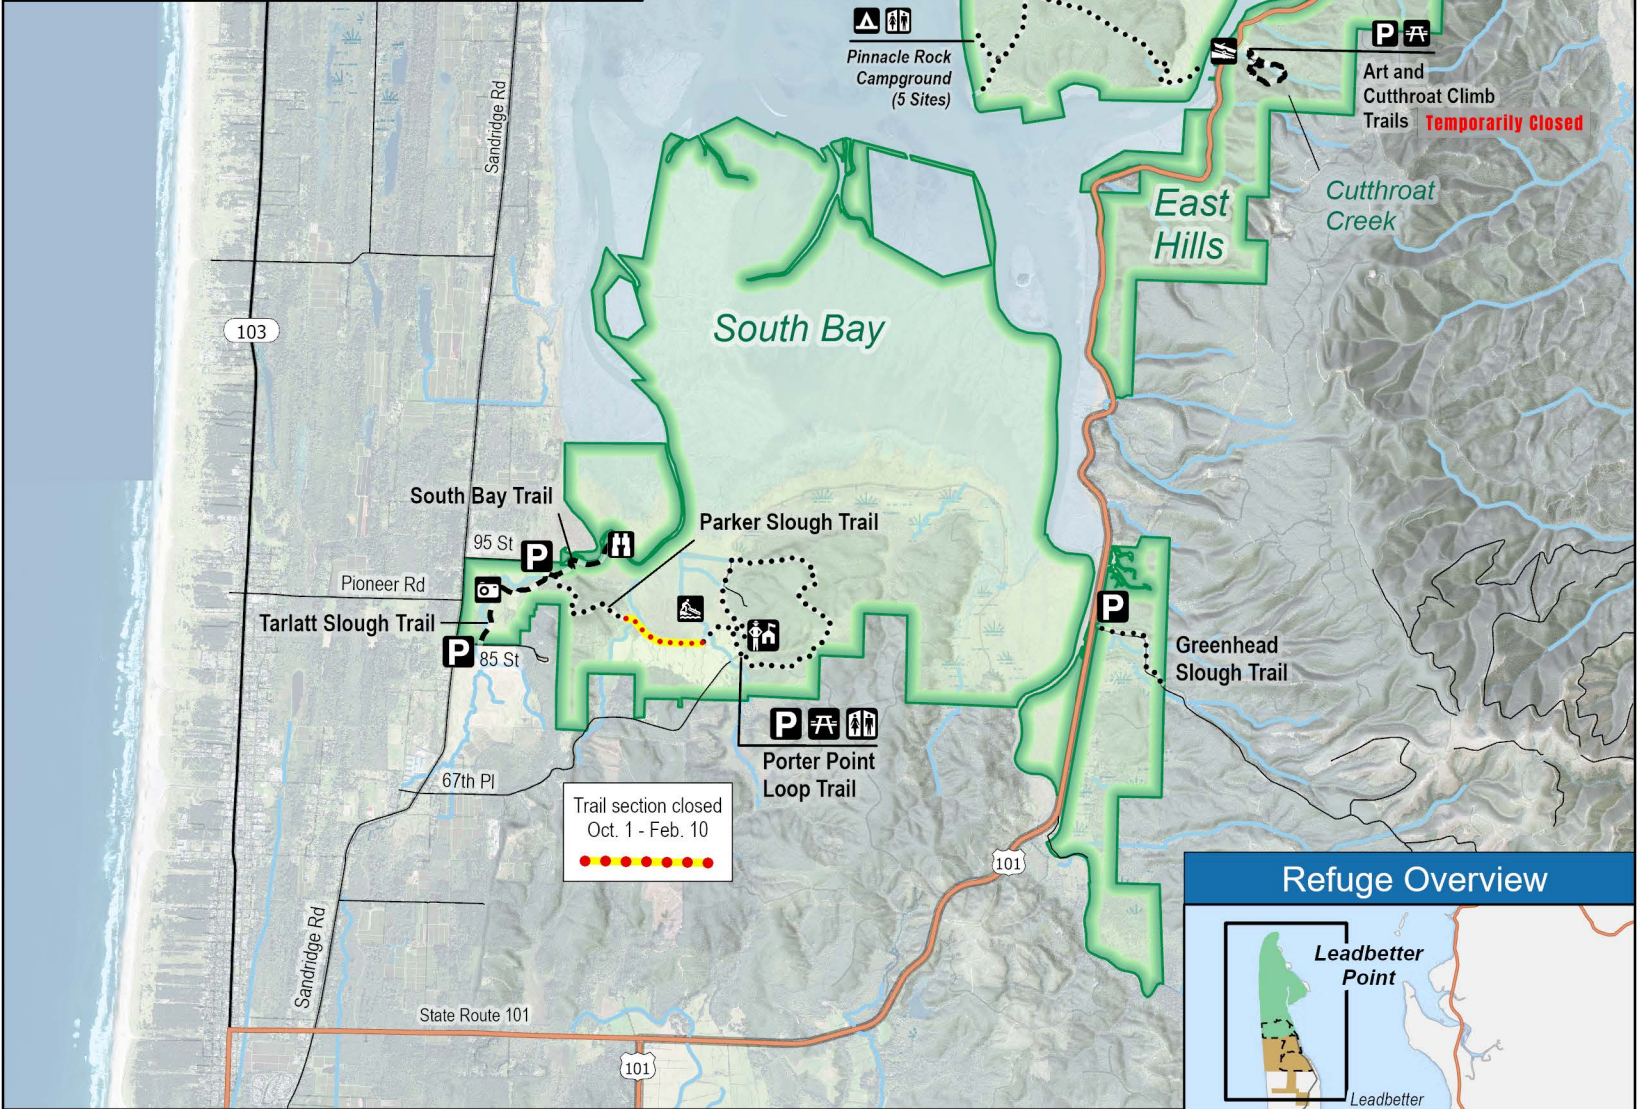

Pacific County, Washington

Leadbetter Point

Refuge Overview

Map Key

- Willapa National Wildlife Refuge
- Leadbetter Point State Park
- Critical Nesting Area
- Trails**
- Trails not in hunting areas
- Trails in safety zone within hunting area
- Refuge Office
- Restroom
- Boat Launch
- Car-top Boat Launch
- Campgrounds
- Parking
- Fee Parking
- Observation Blind
- Overlook
- Picnic Tables

[www.fws.gov/refuge/willapa](http://www.fws.gov/refuge/willapa)

Date: 3/30/2022  
File: R1\_NWRS\_FY21\_390.aprx