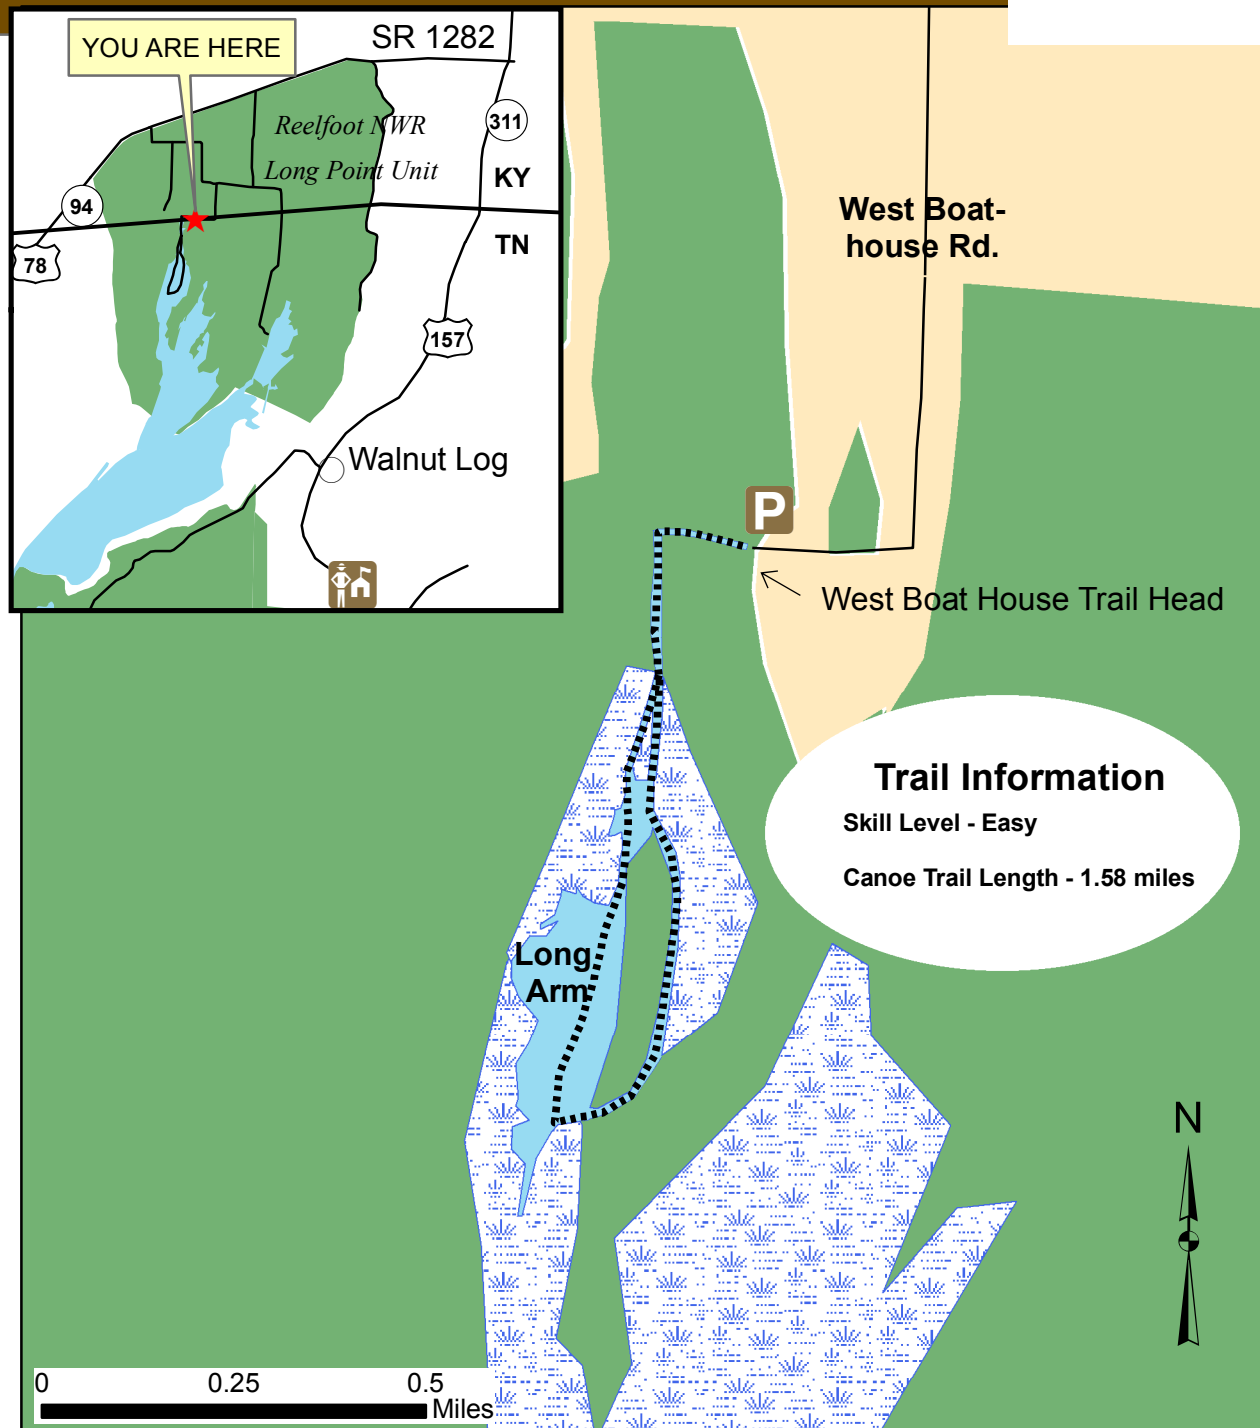

# Reelfoot National Wildlife Refuge West Boat House Canoe Trail

- |                    |                     |                   |
|--------------------|---------------------|-------------------|
| — Road             | Parking             | Open Water        |
| ----- Canoe Trail  | Refuge Headquarters | Bottomland Forest |
| Canoe Trail Marker | Marsh               | Open Land         |