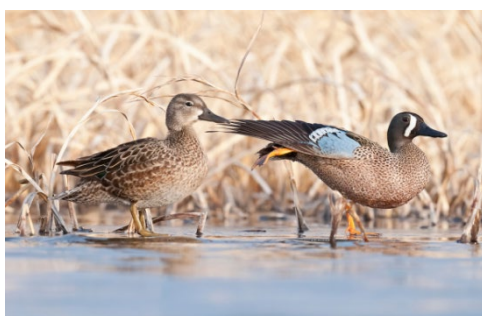

Waterfowl Identification Key (*male / female*)

**Canada
Goose**

**Snow
Goose**

**American
Black Duck**

Mallard

**Northern
Pintail**

**Ruddy
Duck**

**Green-
winged
Teal**

**Northern
Shoveler**

Bufflehead

**Wood
Duck**

Waterfowl Identification Key (male / female)

Tundra Swan

Gadwall

American Wigeon

Blue-winged Teal

Ring-necked Duck

Greater Scaup

Lesser Scaup

Hooded Merganser

Common Merganser

Red-breasted Merganser