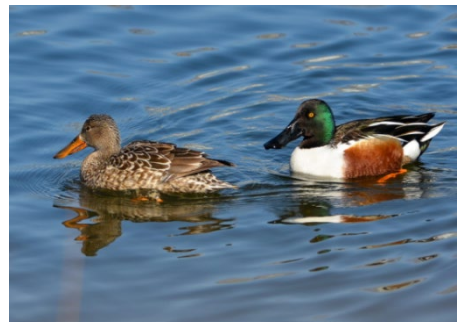

Waterfowl Identification Key (*male / female*)

**Canada
Goose**

**Snow
Goose**

**American
Black Duck**

Mallard

**Northern
Pintail**

**Ruddy
Duck**

**Green-
winged
Teal**

**Northern
Shoveler**

Bufflehead

**Wood
Duck**

Waterfowl Identification Key (male / female)

Tundra Swan

Gadwall

American Wigeon

Blue-winged Teal

Ring-necked Duck

Greater Scaup

Lesser Scaup

Hooded Merganser

Common Merganser

Red-breasted Merganser