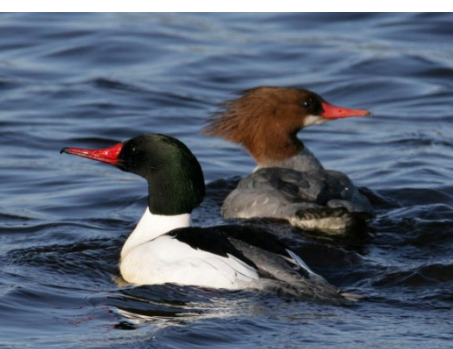

Waterfowl Identification Key (*male / female*)

**Canada
Goose**

**Snow
Goose**

**American
Black Duck**

Mallard

**Northern
Pintail**

**Ruddy
Duck**

**Green-
winged
Teal**

**Northern
Shoveler**

Bufflehead

**Wood
Duck**

Waterfowl Identification Key (male / female)

Tundra Swan

Gadwall

American Wigeon

Blue-winged Teal

Ring-necked Duck

Greater Scaup

Lesser Scaup

Hooded Merganser

Common Merganser

Red-breasted Merganser