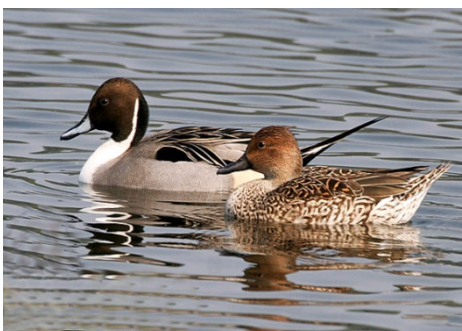

Waterfowl Identification Key (*male / female*)

**Canada
Goose**

**Snow
Goose**

**American
Black Duck**

Mallard

**Northern
Pintail**

**Ruddy
Duck**

**Green-
winged
Teal**

**Northern
Shoveler**

Bufflehead

**Wood
Duck**

Waterfowl Identification Key (male / female)

Tundra Swan

Gadwall

American Wigeon

Blue-winged Teal

Ring-necked Duck

Greater Scaup

Lesser Scaup

Hooded Merganser

Common Merganser

Red-breasted Merganser