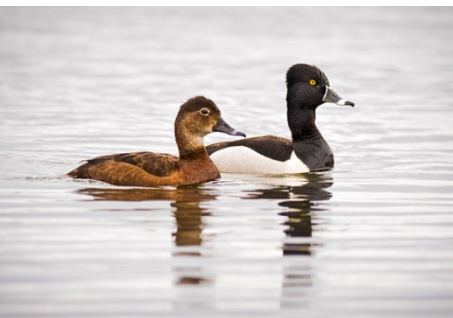

Waterfowl Identification Key (*male / female*)

**Canada
Goose**

**Snow
Goose**

**American
Black Duck**

Mallard

**Northern
Pintail**

**Ruddy
Duck**

**Green-
winged
Teal**

**Northern
Shoveler**

Bufflehead

**Wood
Duck**

Waterfowl Identification Key (male / female)

Tundra Swan

Gadwall

American Wigeon

Blue-winged Teal

Ring-necked Duck

Greater Scaup

Lesser Scaup

Hooded Merganser

Common Merganser

Red-breasted Merganser