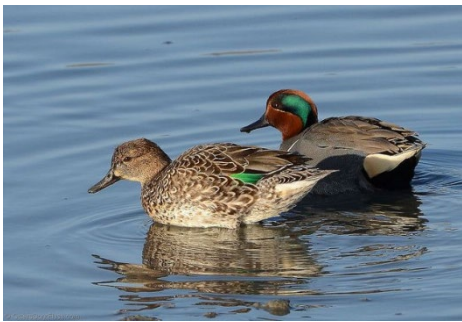

Waterfowl Identification Key (*male / female*)

**Canada
Goose**

**Snow
Goose**

**American
Black Duck**

Mallard

**Northern
Pintail**

**Ruddy
Duck**

**Green-
winged
Teal**

**Northern
Shoveler**

Bufflehead

**Wood
Duck**

Waterfowl Identification Key (male / female)

Tundra Swan

Gadwall

American Wigeon

Blue-winged Teal

Ring-necked Duck

Greater Scaup

Lesser Scaup

Hooded Merganser

Common Merganser

Red-breasted Merganser