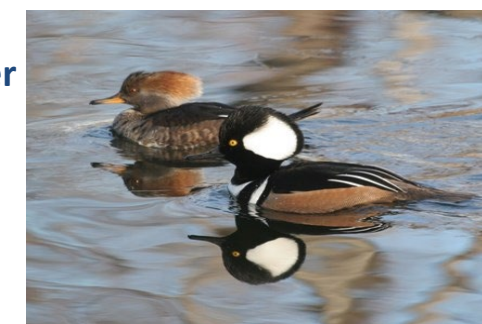

Waterfowl Identification Key (*male / female*)

**Canada
Goose**

**Snow
Goose**

**American
Black Duck**

Mallard

**Northern
Pintail**

**Ruddy
Duck**

**Green-
winged
Teal**

**Northern
Shoveler**

Bufflehead

**Wood
Duck**

Waterfowl Identification Key (male / female)

Tundra Swan

Gadwall

American Wigeon

Blue-winged Teal

Ring-necked Duck

Greater Scaup

Lesser Scaup

Hooded Merganser

Common Merganser

Red-breasted Merganser