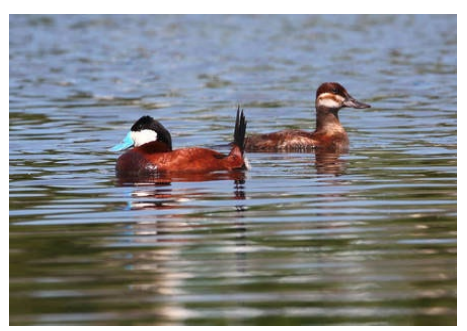

Waterfowl Identification Key (*male / female*)

**Canada
Goose**

**Snow
Goose**

**American
Black Duck**

Mallard

**Northern
Pintail**

**Ruddy
Duck**

**Green-
winged
Teal**

**Northern
Shoveler**

Bufflehead

**Wood
Duck**

Waterfowl Identification Key (male / female)

Tundra Swan

Gadwall

American Wigeon

Blue-winged Teal

Ring-necked Duck

Greater Scaup

Lesser Scaup

Hooded Merganser

Common Merganser

Red-breasted Merganser