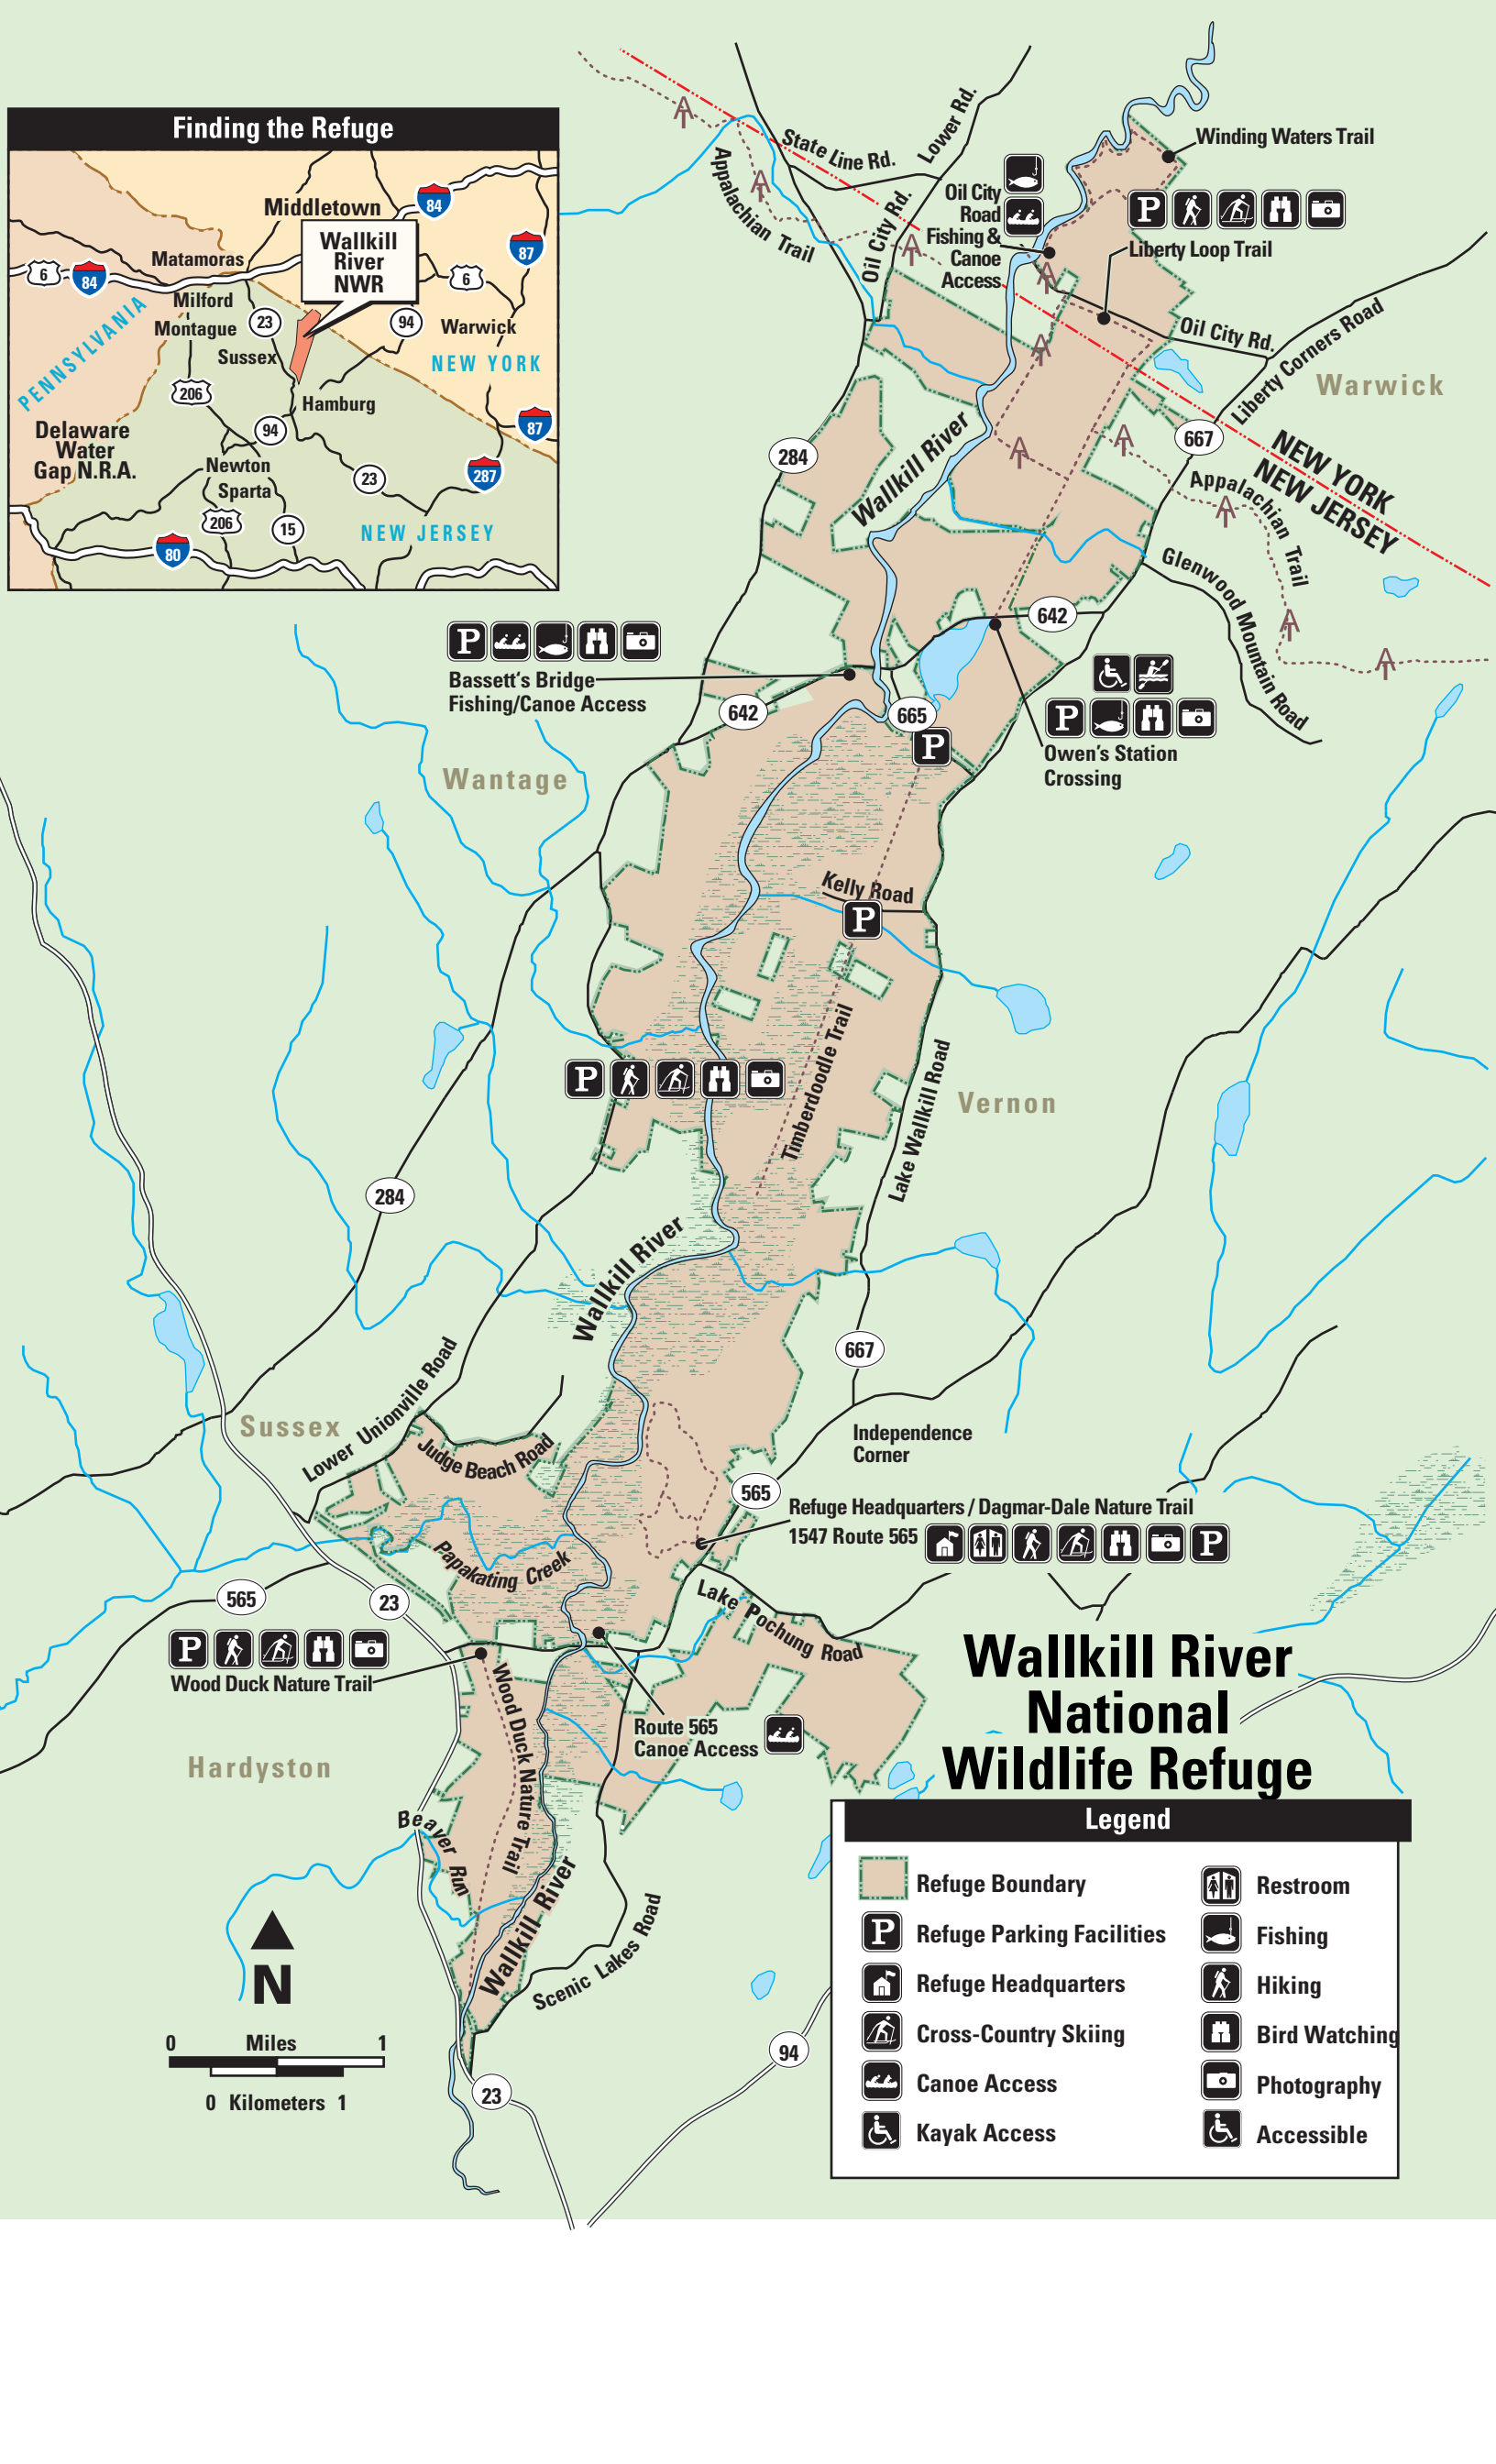

### Finding the Refuge

# Wallkill River National Wildlife Refuge

Legend			
	Refuge Boundary		Restroom
	Refuge Parking Facilities		Fishing
	Refuge Headquarters		Hiking
	Cross-Country Skiing		Bird Watching
	Canoe Access		Photography
	Kayak Access		Accessible