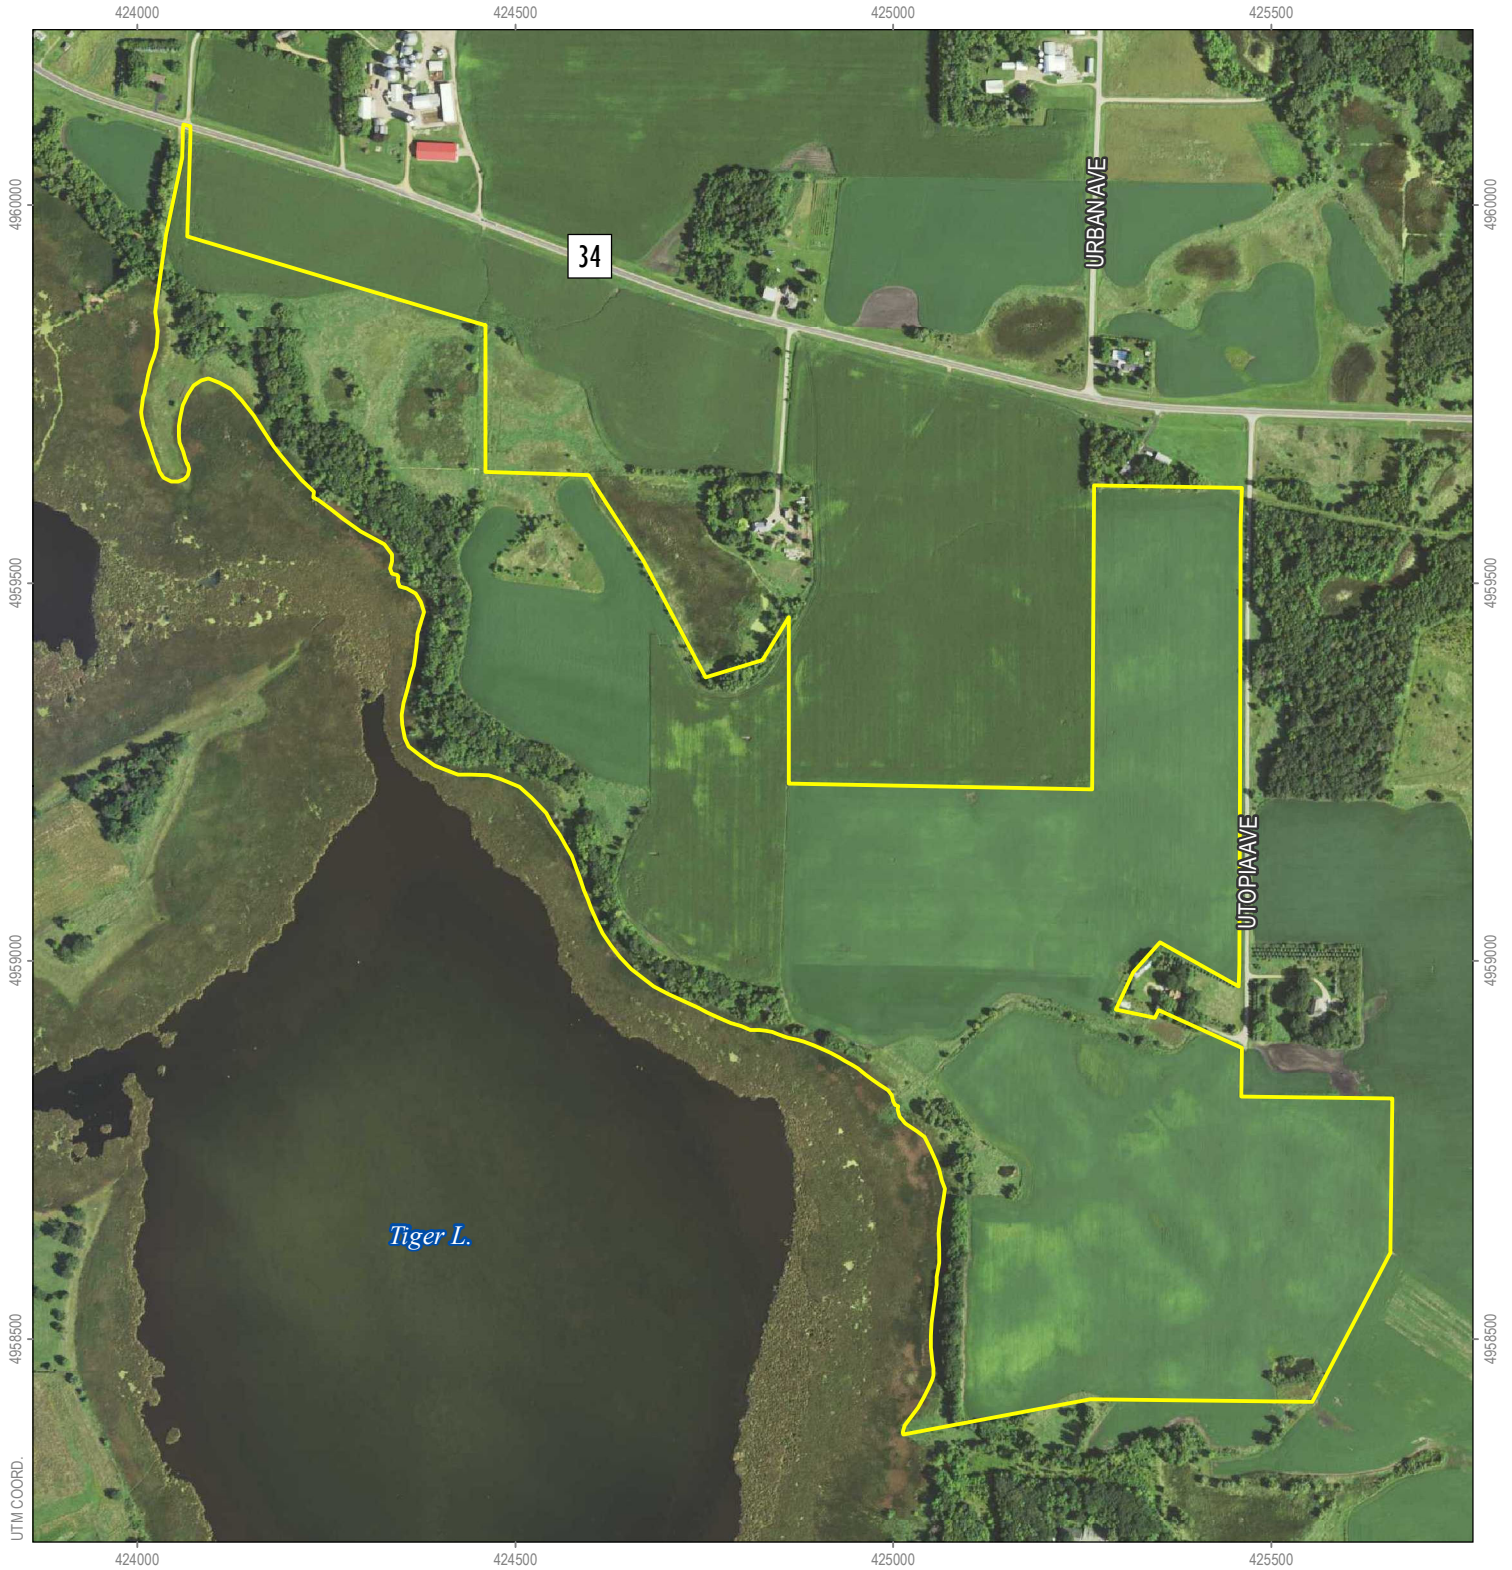

Minnesota Valley National Wildlife Refuge
Wetland Management District

Tiger Lake WPA

- WPA Boundary
- 4 County Road

Tiger Lake WPA (220.9 acres)

Young America Township, Carver County
Twp. 115N; Rng. 26W; Secs. 4, 9, 10 & 15

MATT MILLETT • APRIL 2021 • UTM ZONE 15N (NAD83)
SOURCES: MVNWR, MNDOT, MNGEO, USDA, CARVER COUNTY

Boundaries shown are approximate. Please adhere to all posted signs.

NOTE: Restoration in progress.