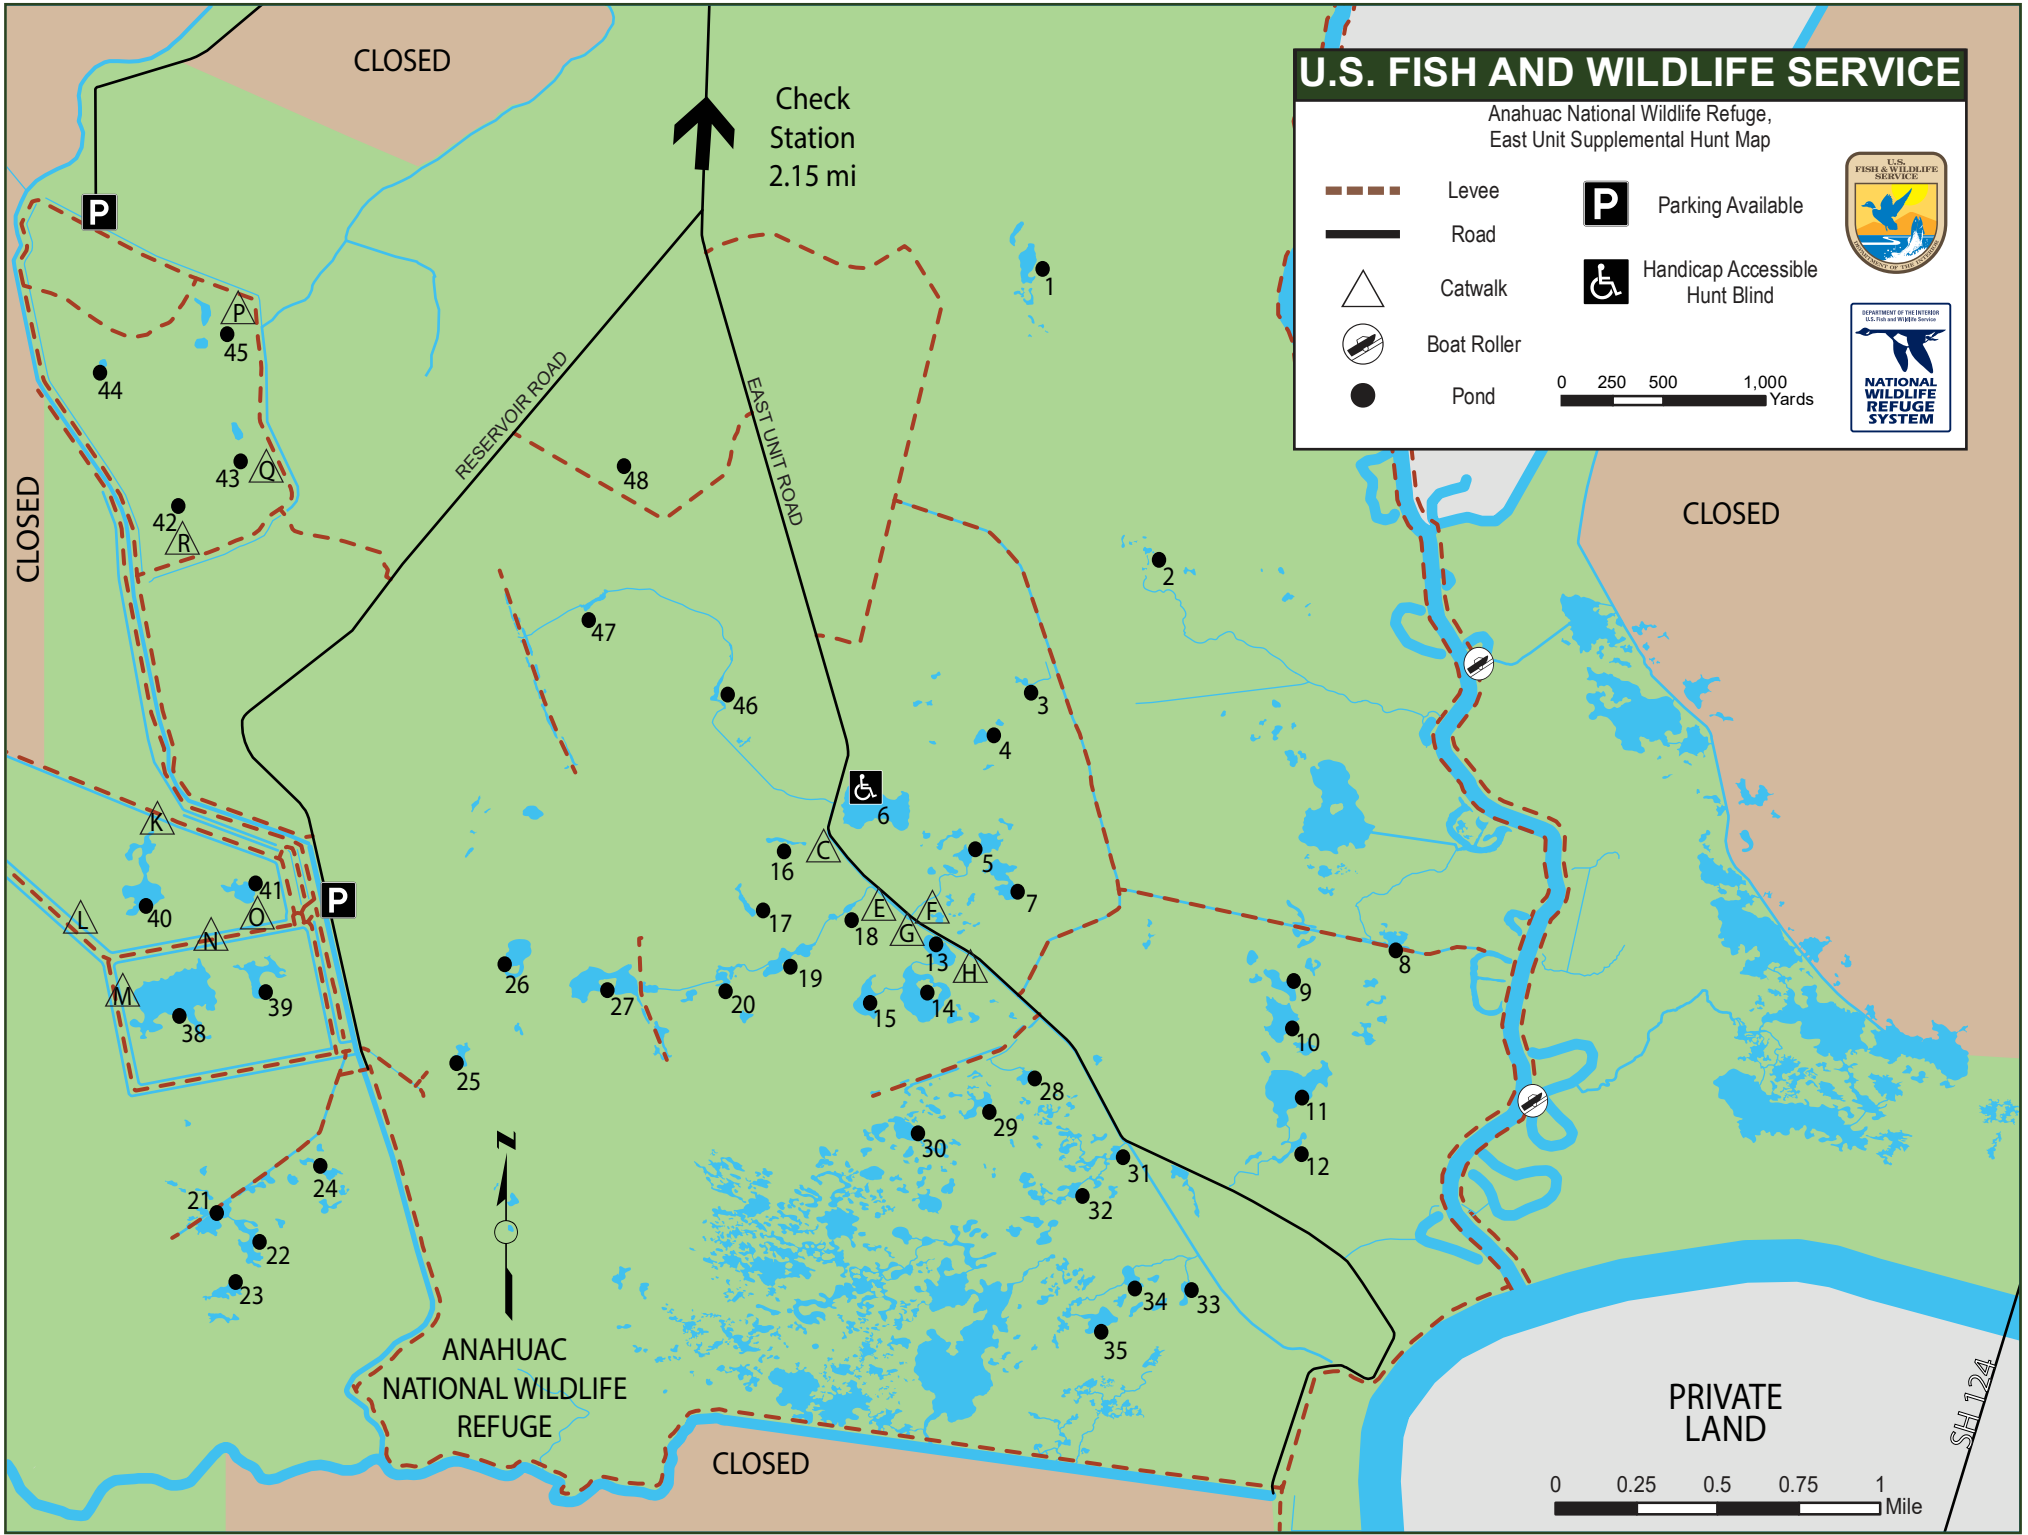

U.S. FISH AND WILDLIFE SERVICE

Anahuac National Wildlife Refuge,
East Unit Supplemental Hunt Map

-  Levee
-  Road
-  Catwalk
-  Boat Roller
-  Pond
-  Parking Available
-  Handicap Accessible Hunt Blind

0 250 500 1,000
Yards

CLOSED

Check Station
2.15 mi

RESERVOIR ROAD

EAST UNIT ROAD

CLOSED

CLOSED

ANAHUAC
NATIONAL WILDLIFE
REFUGE

These coordinates provide approximate locations for hunt ponds on the East Unit of Anahuac National Wildlife Refuge. Coordinates for hunt ponds are designated to help hunters have a safe and productive hunt by maintaining the 200 yard minimum distance from other hunting groups.