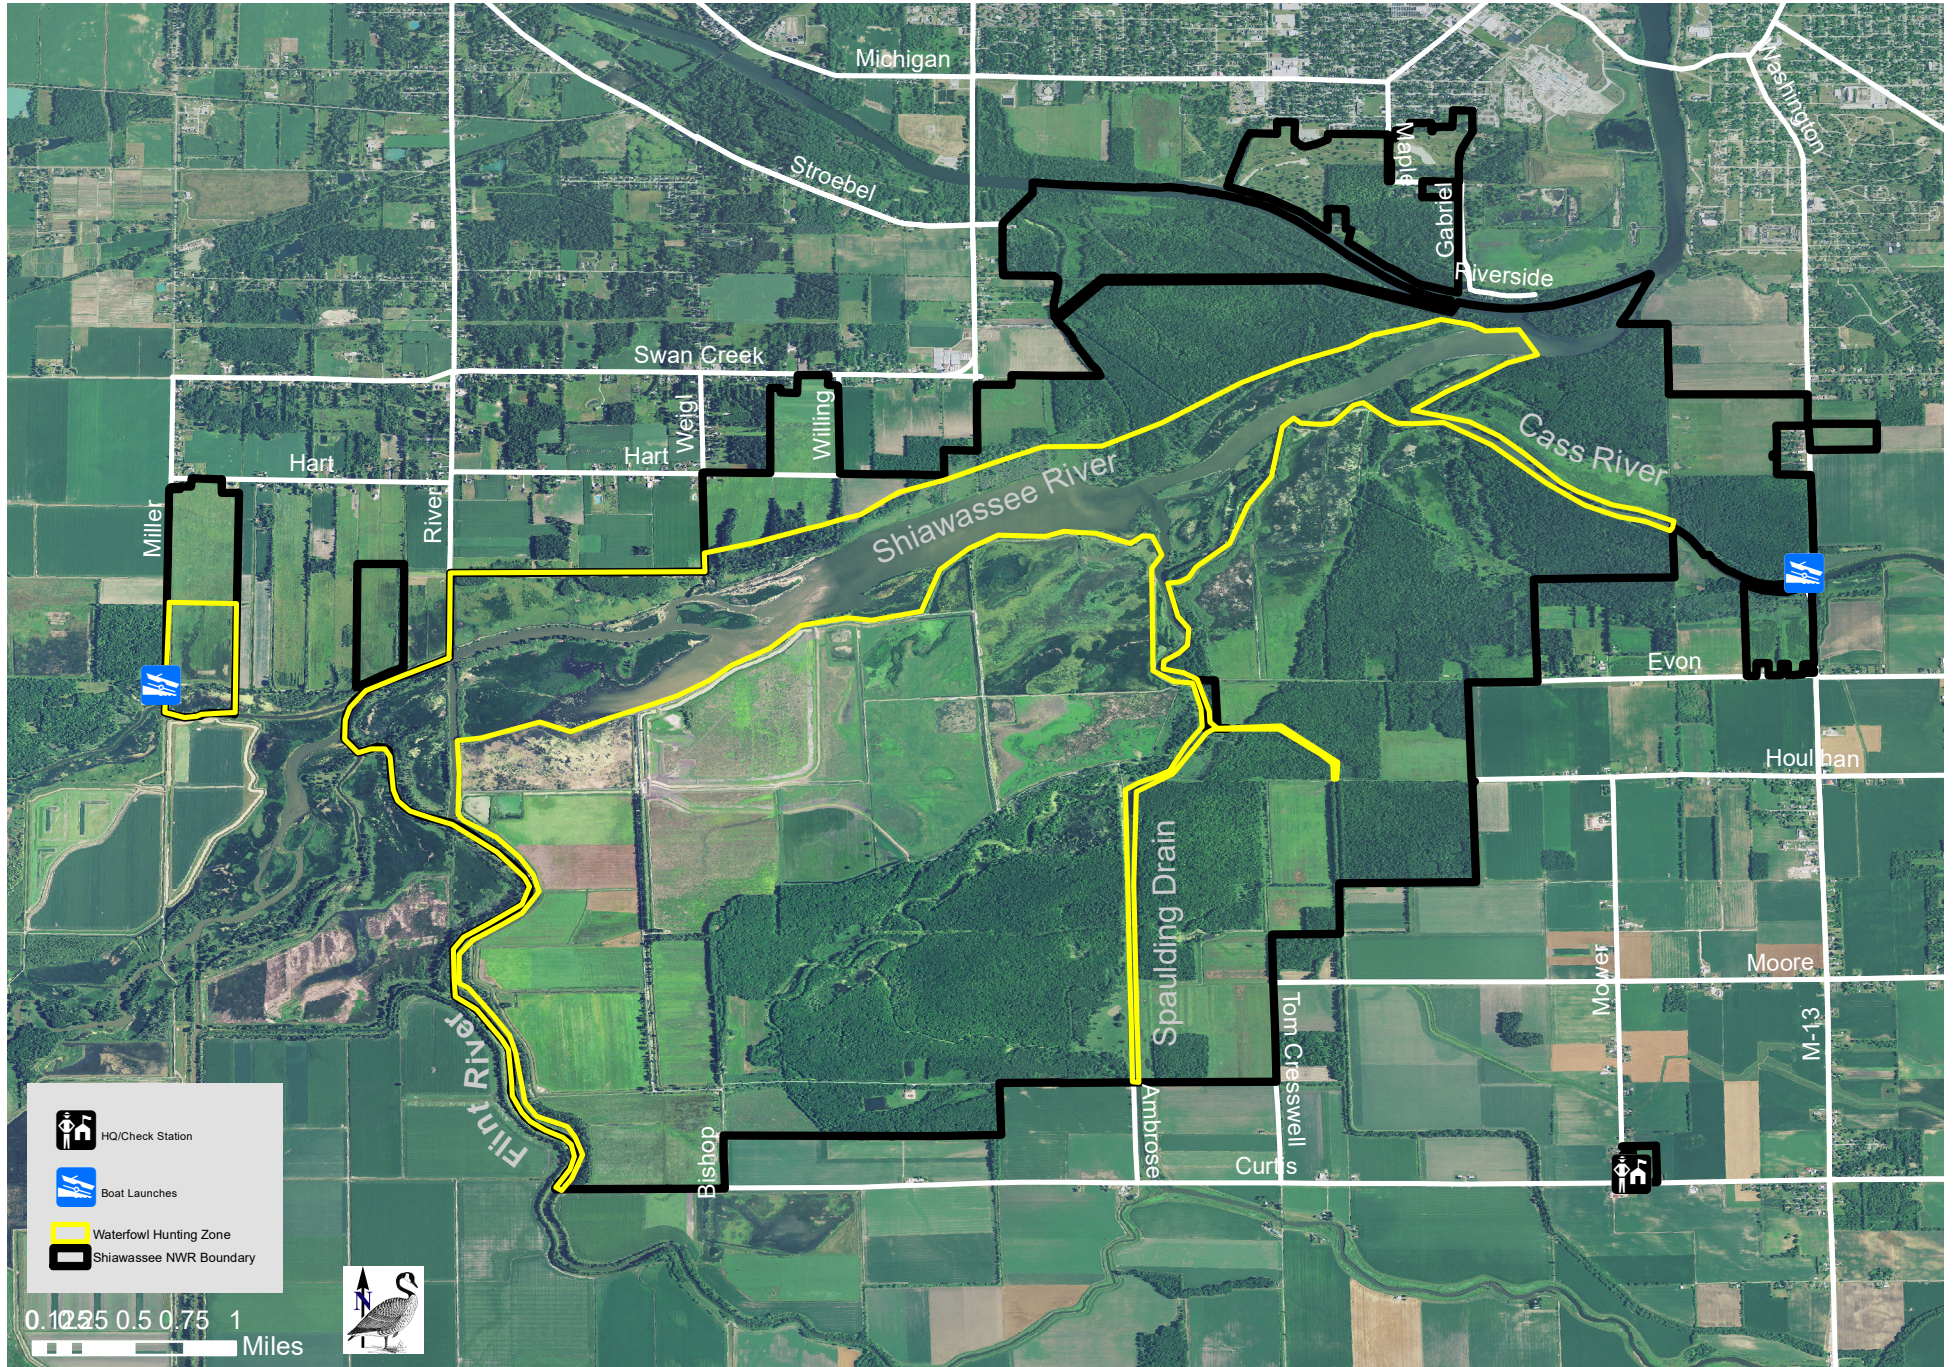

U.S. Fish & Wildlife Service

Shiawassee National Wildlife Refuge Waterfowl Hunt Areas

-  HQ/Check Station
-  Boat Launches
-  Waterfowl Hunting Zone
-  Shiawassee NWR Boundary

0 0.125 0.25 0.5 0.75 1 Miles