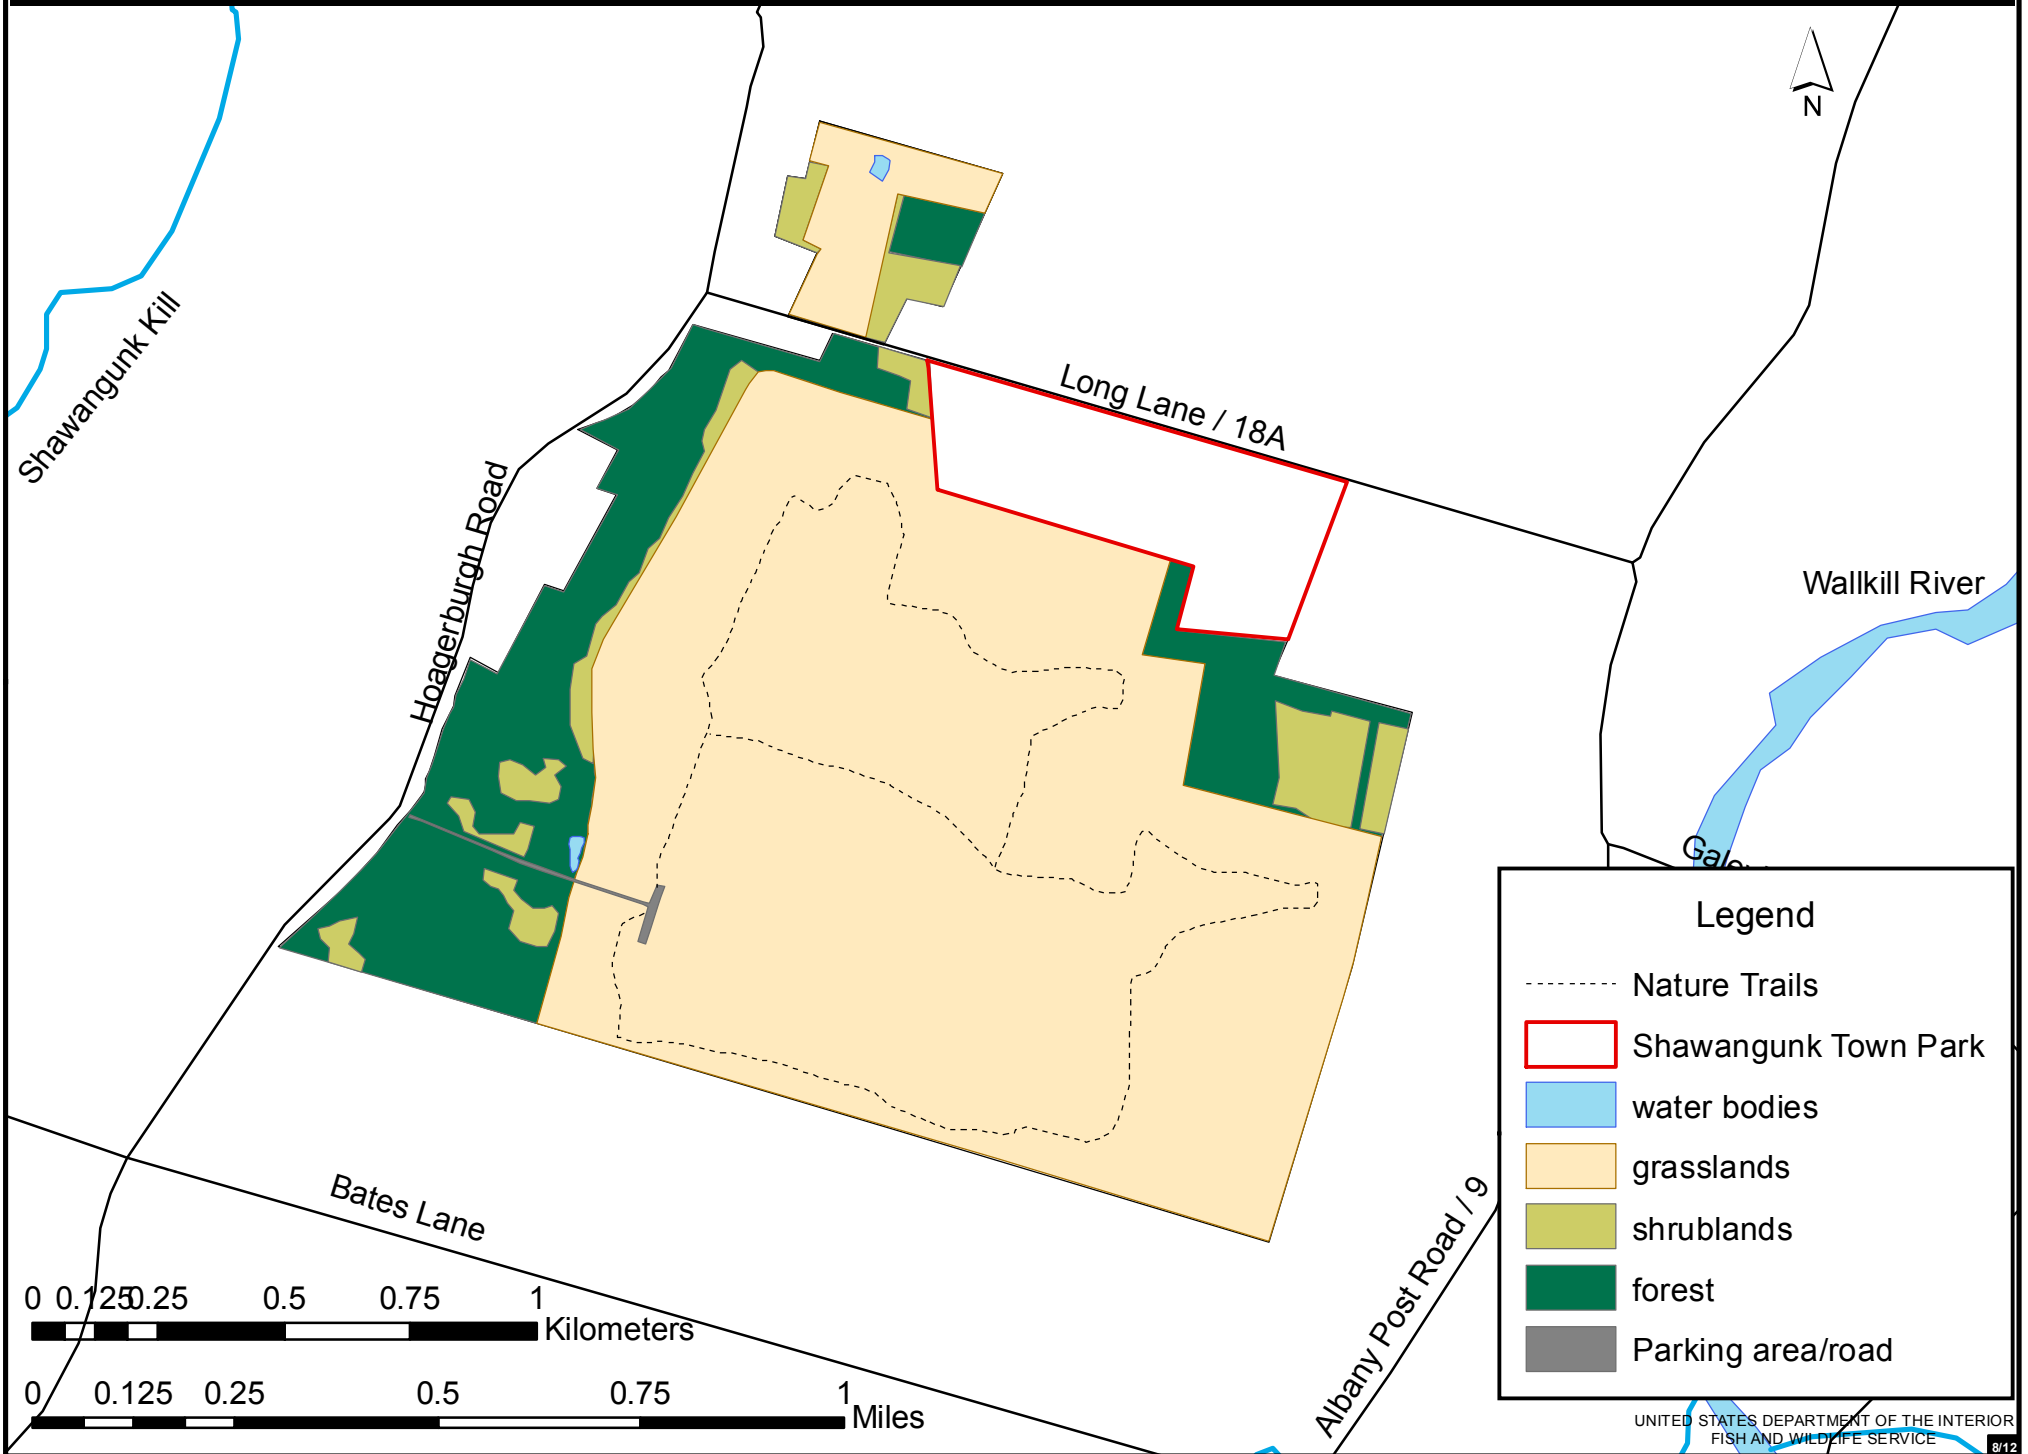

Shawangunk Grasslands National Wildlife Refuge

Legend

- Nature Trails
- ▭ Shawangunk Town Park
- ▭ water bodies
- ▭ grasslands
- ▭ shrublands
- ▭ forest
- ▭ Parking area/road