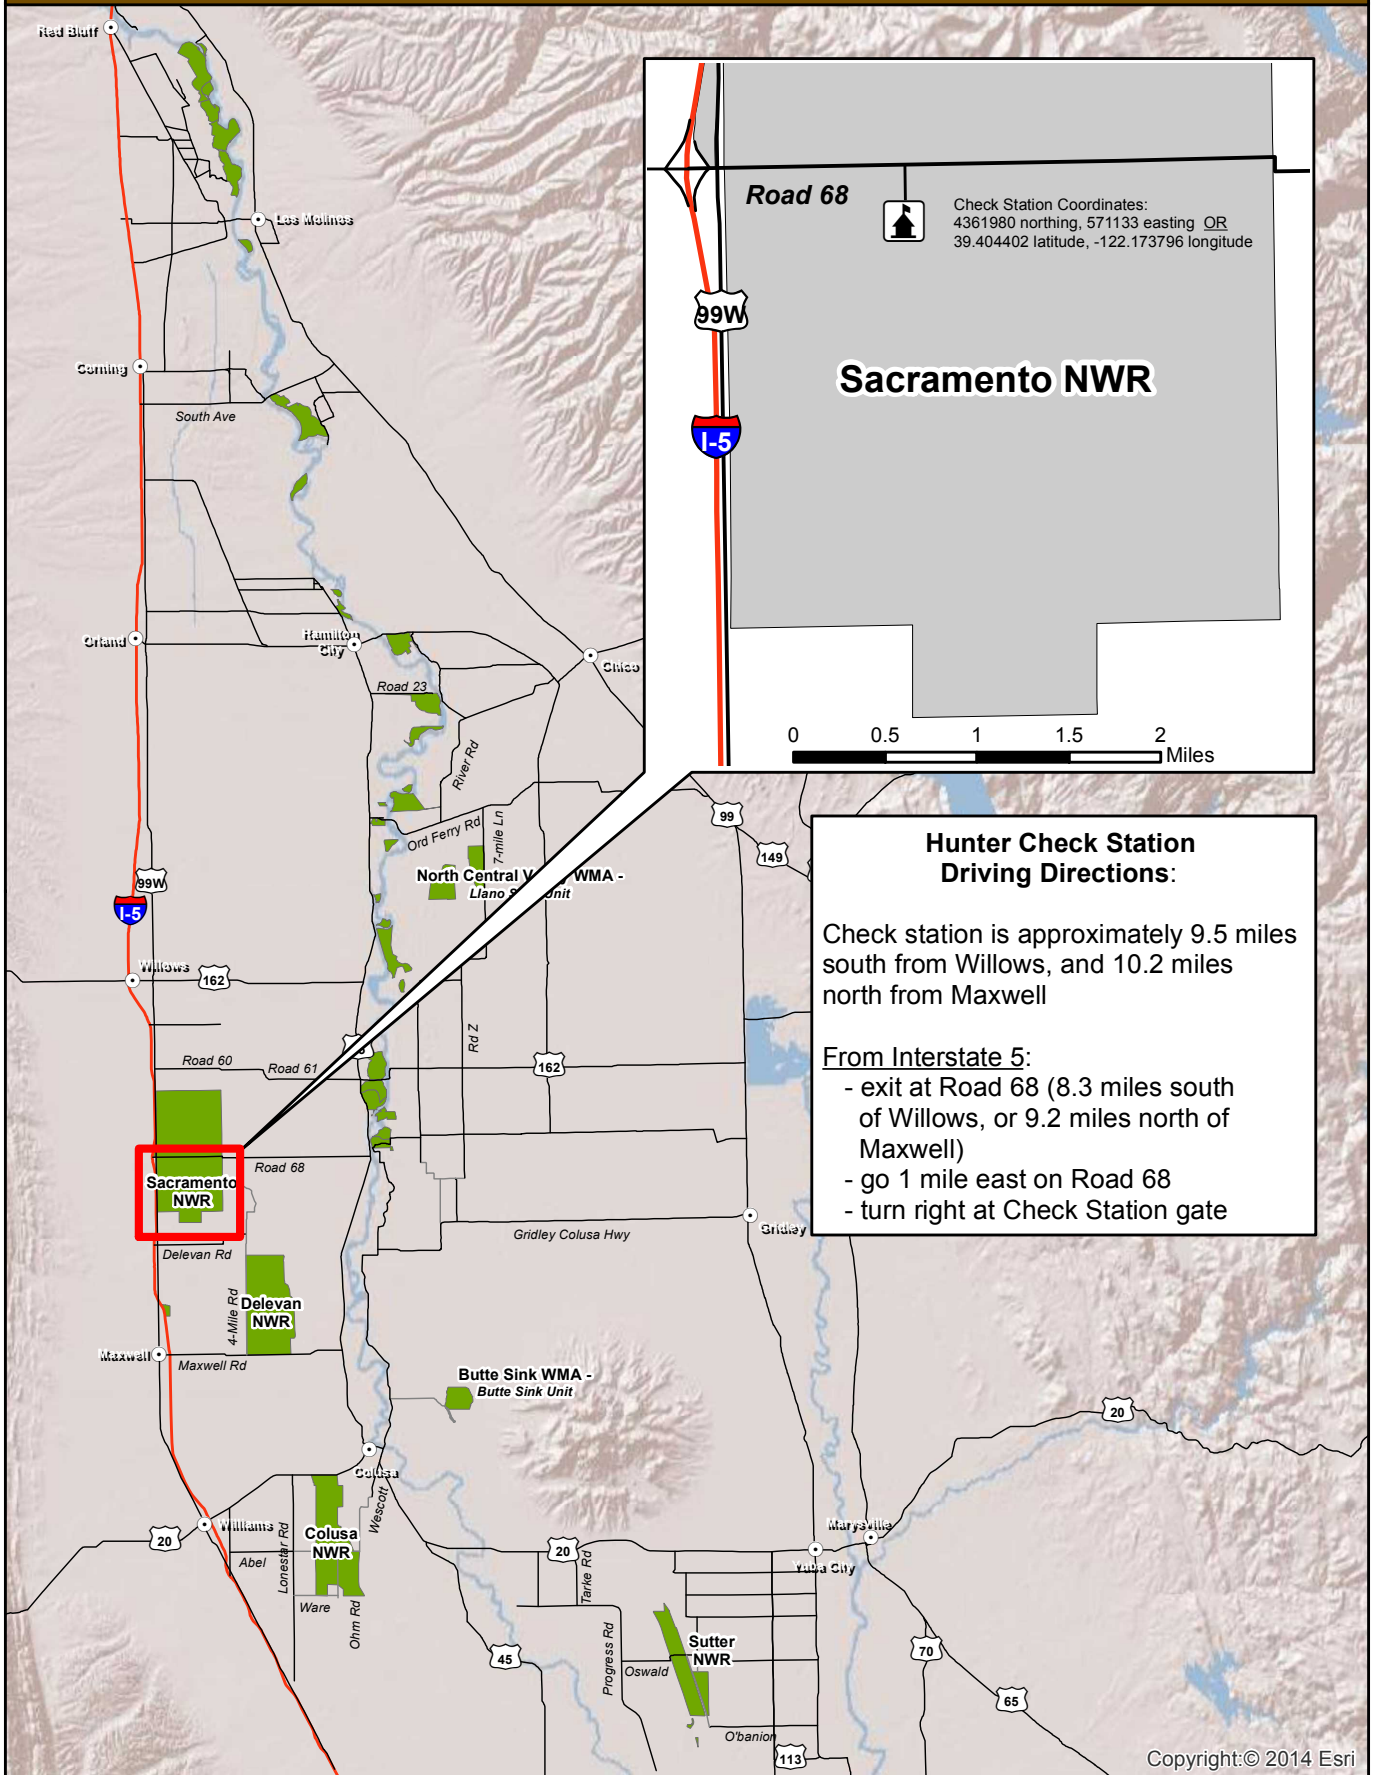

HUNTER CHECK STATION DIRECTIONS -Sacramento National Wildlife Refuge

Road 68  Check Station Coordinates:
4361980 northing, 571133 easting **OR**
39.404402 latitude, -122.173796 longitude

Sacramento NWR

0 0.5 1 1.5 2 Miles

Hunter Check Station Driving Directions:

Check station is approximately 9.5 miles south from Willows, and 10.2 miles north from Maxwell

- From Interstate 5:**
- exit at Road 68 (8.3 miles south of Willows, or 9.2 miles north of Maxwell)
 - go 1 mile east on Road 68
 - turn right at Check Station gate