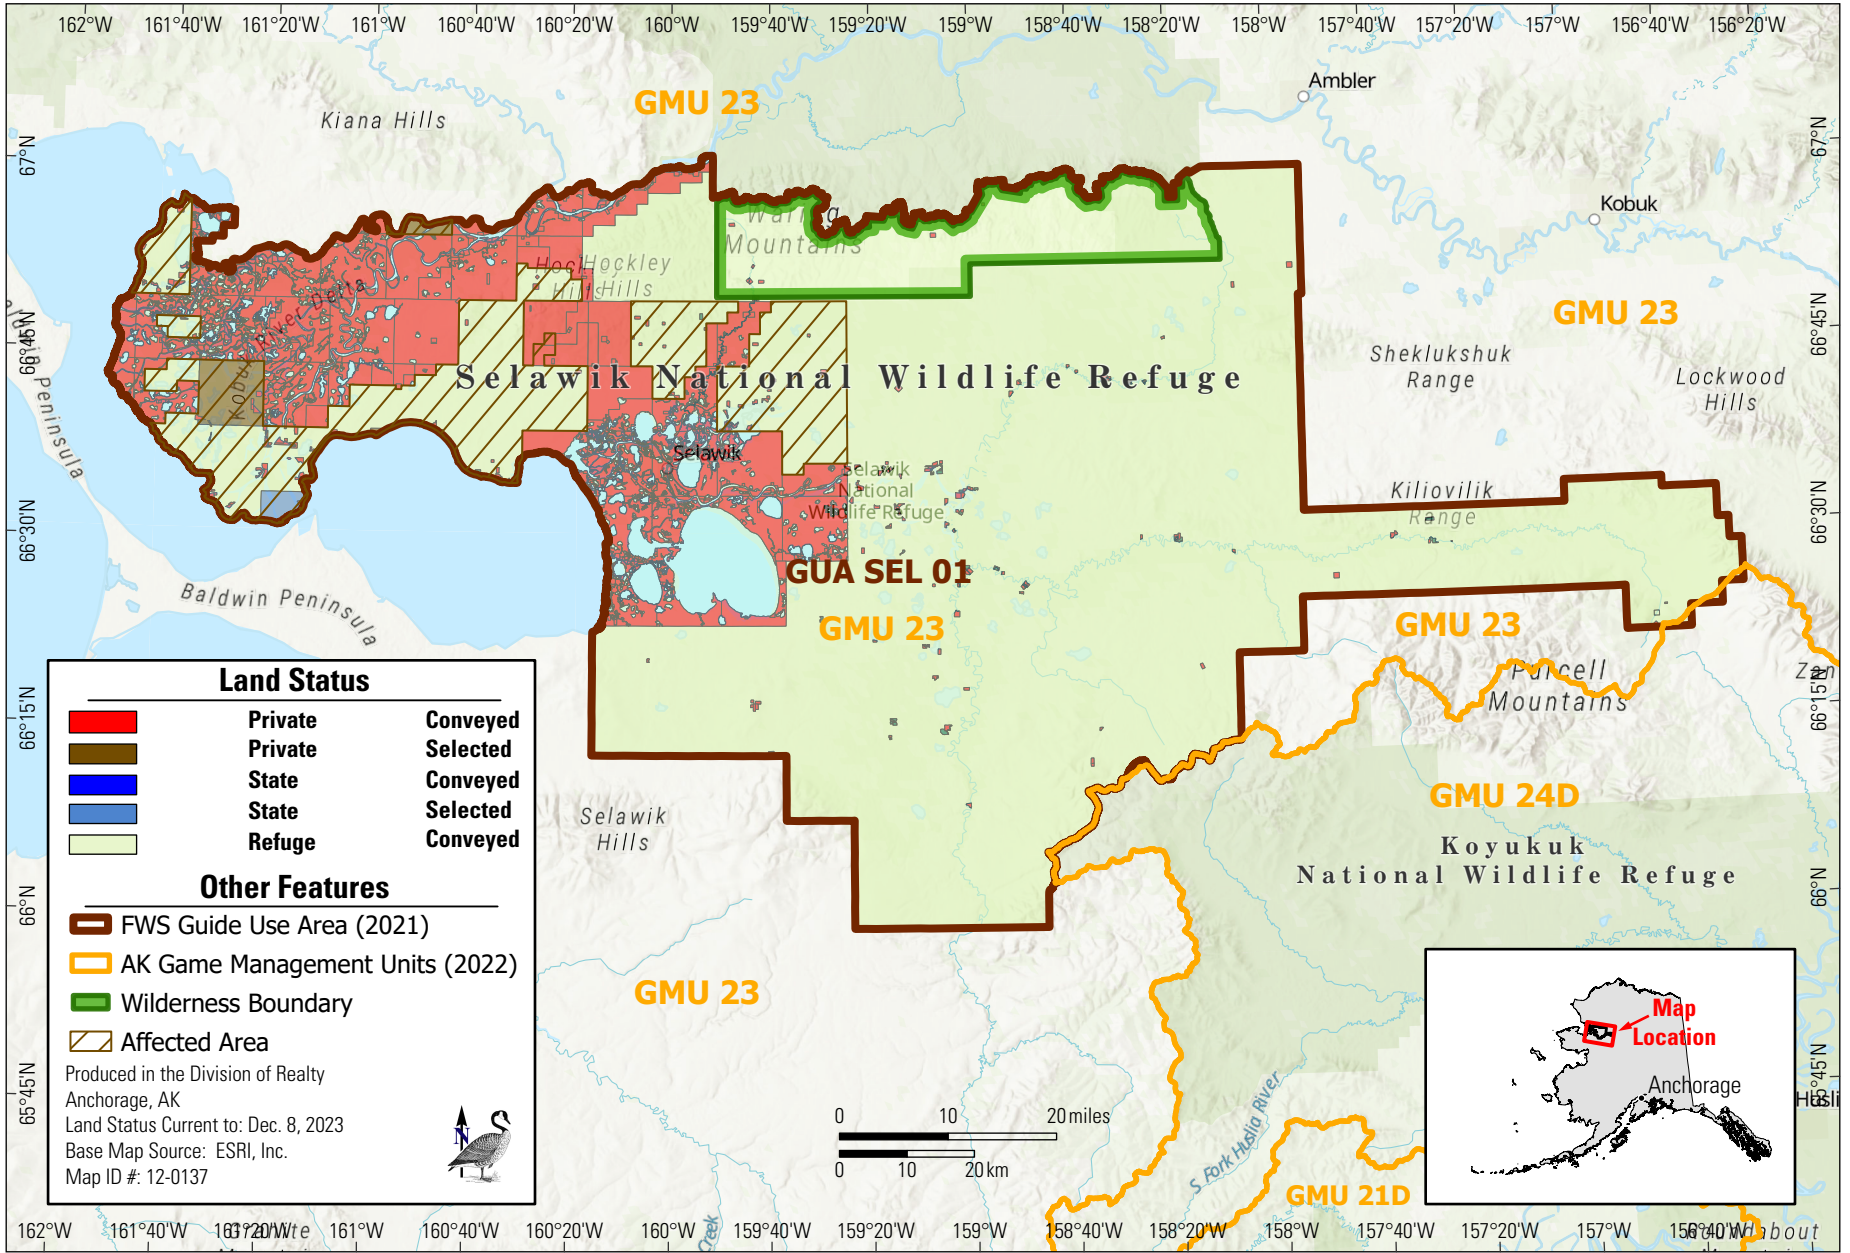

U.S. Fish & Wildlife Service
Selawik National Wildlife Refuge
Alaska

Area Not Authorized for Commercial Transporters and Guides
USFWS Guide Use Area & ADFG Game Management Units

Land Status

	Private	Conveyed
	Private	Selected
	State	Conveyed
	State	Selected
	Refuge	Conveyed

Other Features

- FWS Guide Use Area (2021)
- AK Game Management Units (2022)
- Wilderness Boundary
- Affected Area

Produced in the Division of Realty
 Anchorage, AK
 Land Status Current to: Dec. 8, 2023
 Base Map Source: ESRI, Inc.
 Map ID #: 12-0137