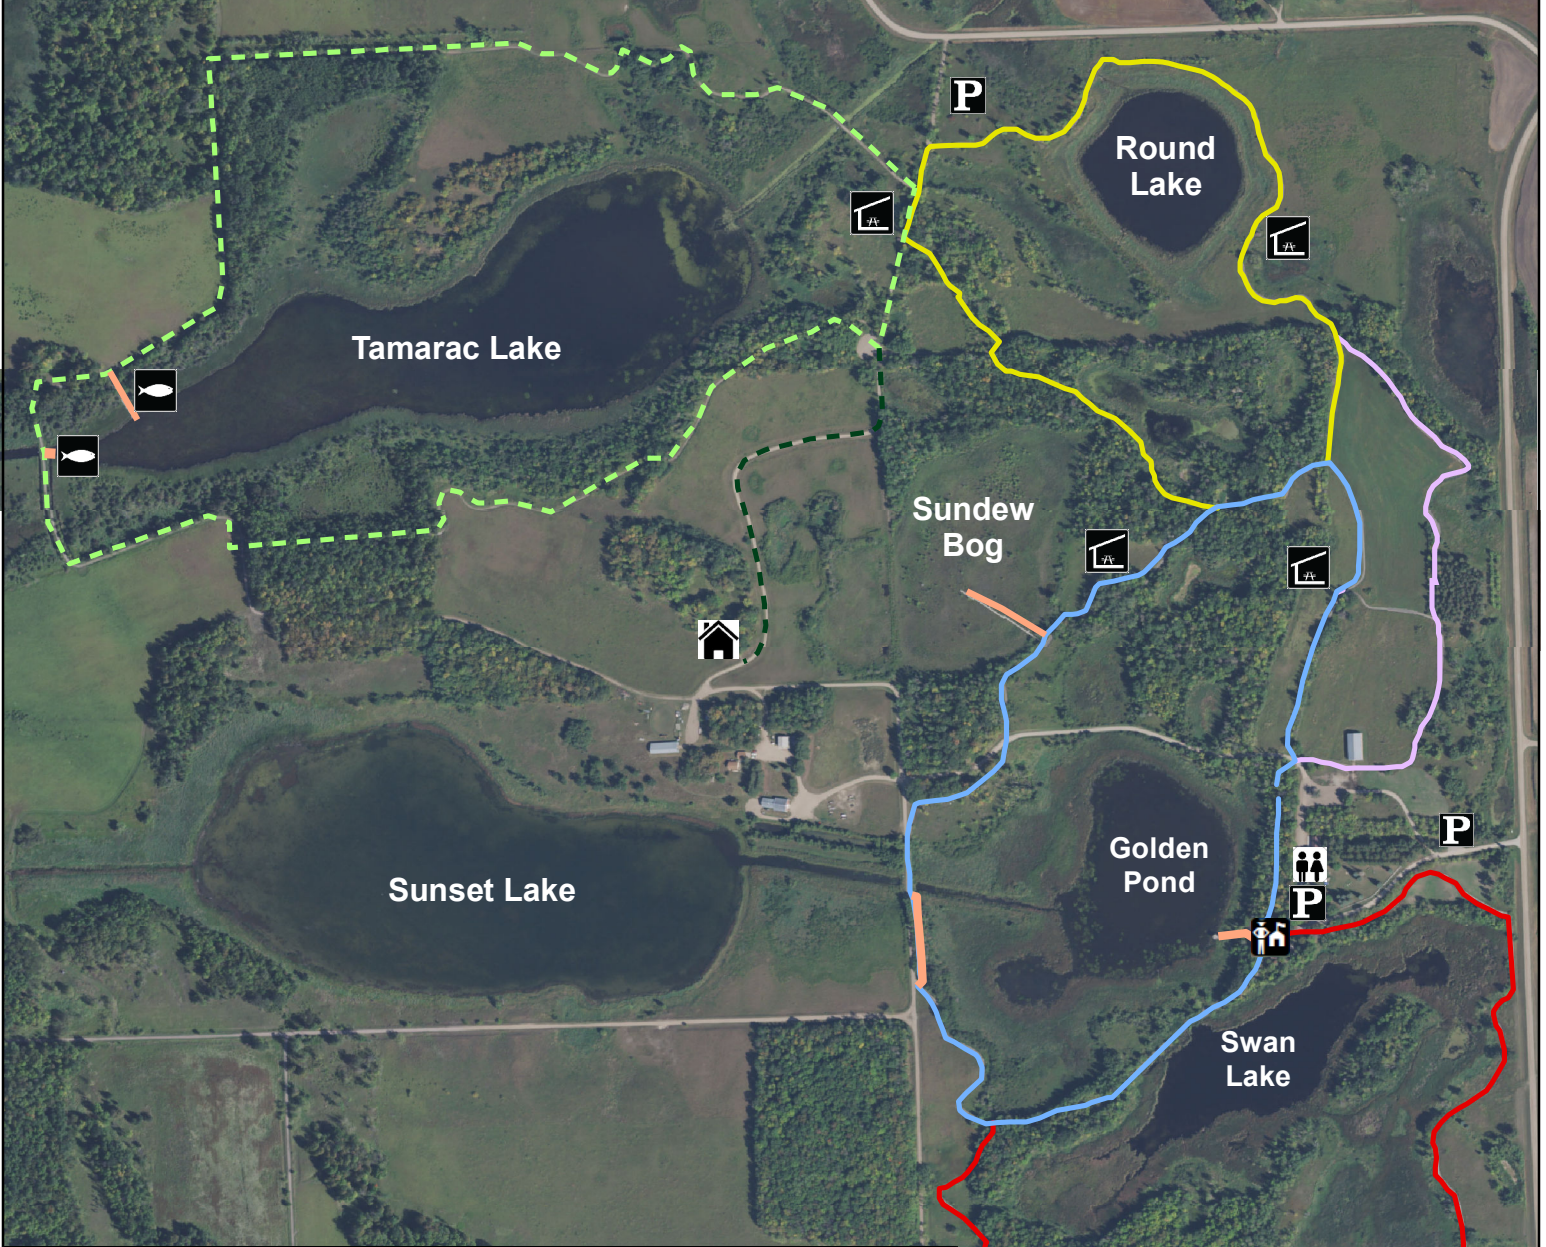

Rydell National Wildlife Refuge

Trail Map

Legend

- Tamarac Lake Trail (2 mi)
(1.5 mi from Visitors Center)
- Round Lake Trail (1 mi)
(0.5 mi from Visitors Center)
- Rice Lake Trail (.5 mi)
(0.2 mi from Visitors Center)
- Golden Pond Trail (1.5 mi)
- Church Lake Trail (1 mi)
- Boardwalk/Dock
- Headquarters/Visitor Center
- Parking
- Restrooms
- Picnic Shelter
- Fishing Pier
- Strom Homestead
(0.4 mi from Tamarac Lake Trail)