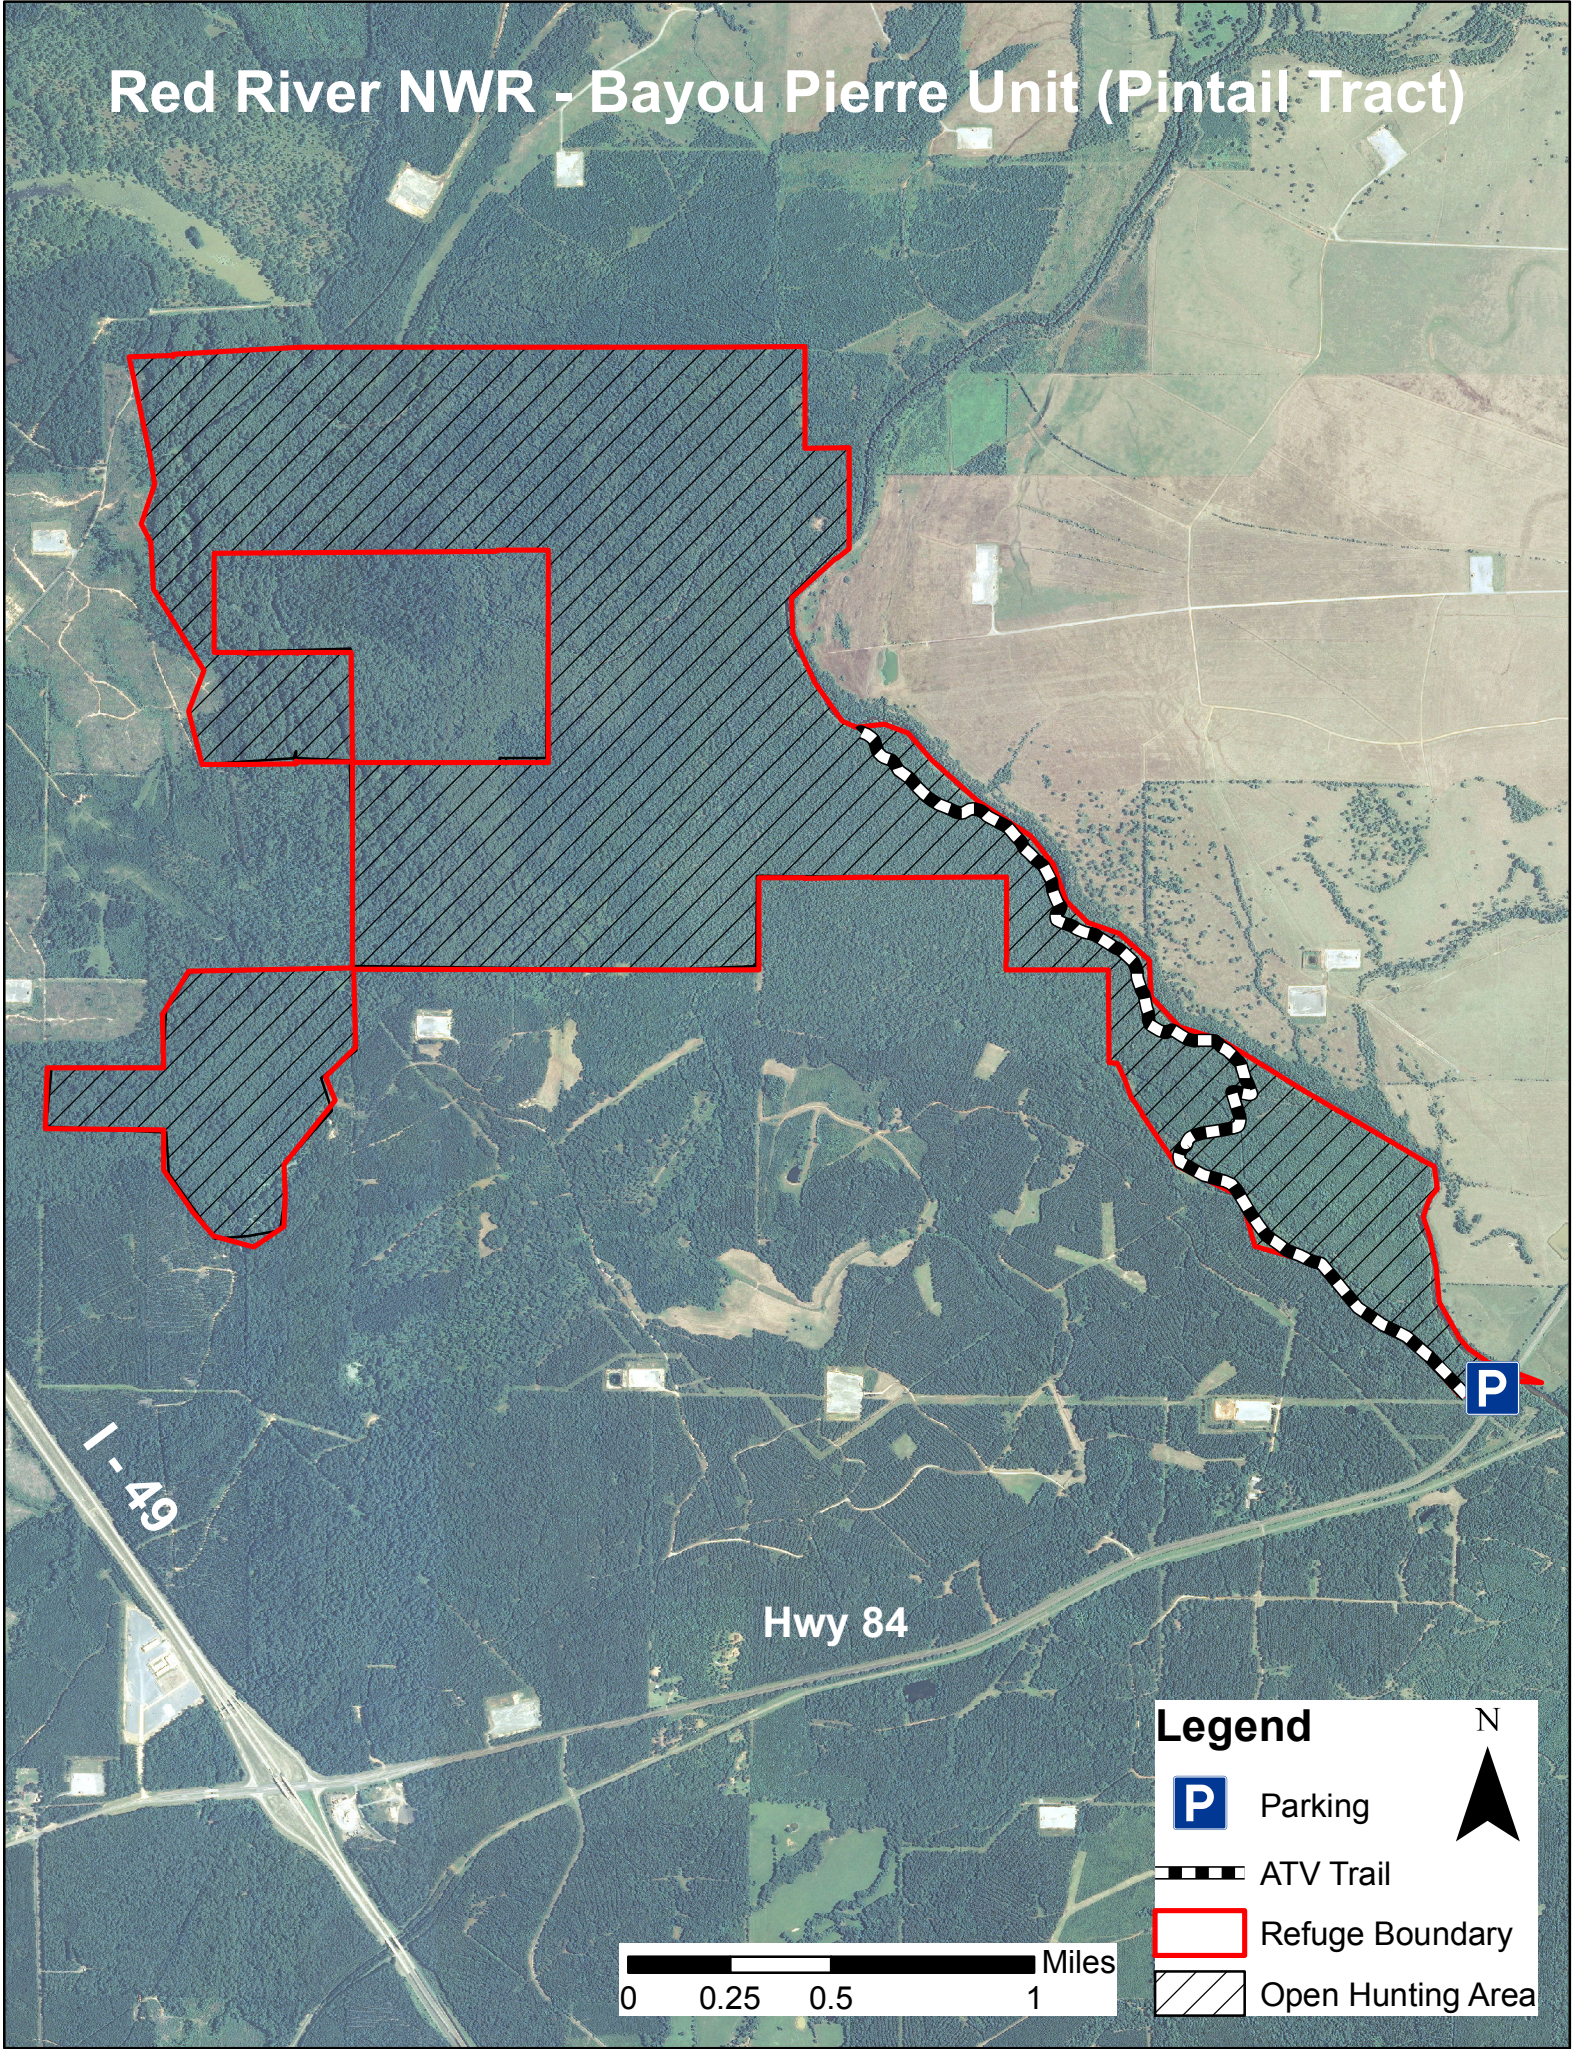

Red River NWR - Bayou Pierre Unit (Pintail Tract)

Legend

-  Parking
-  ATV Trail
-  Refuge Boundary
-  Open Hunting Area