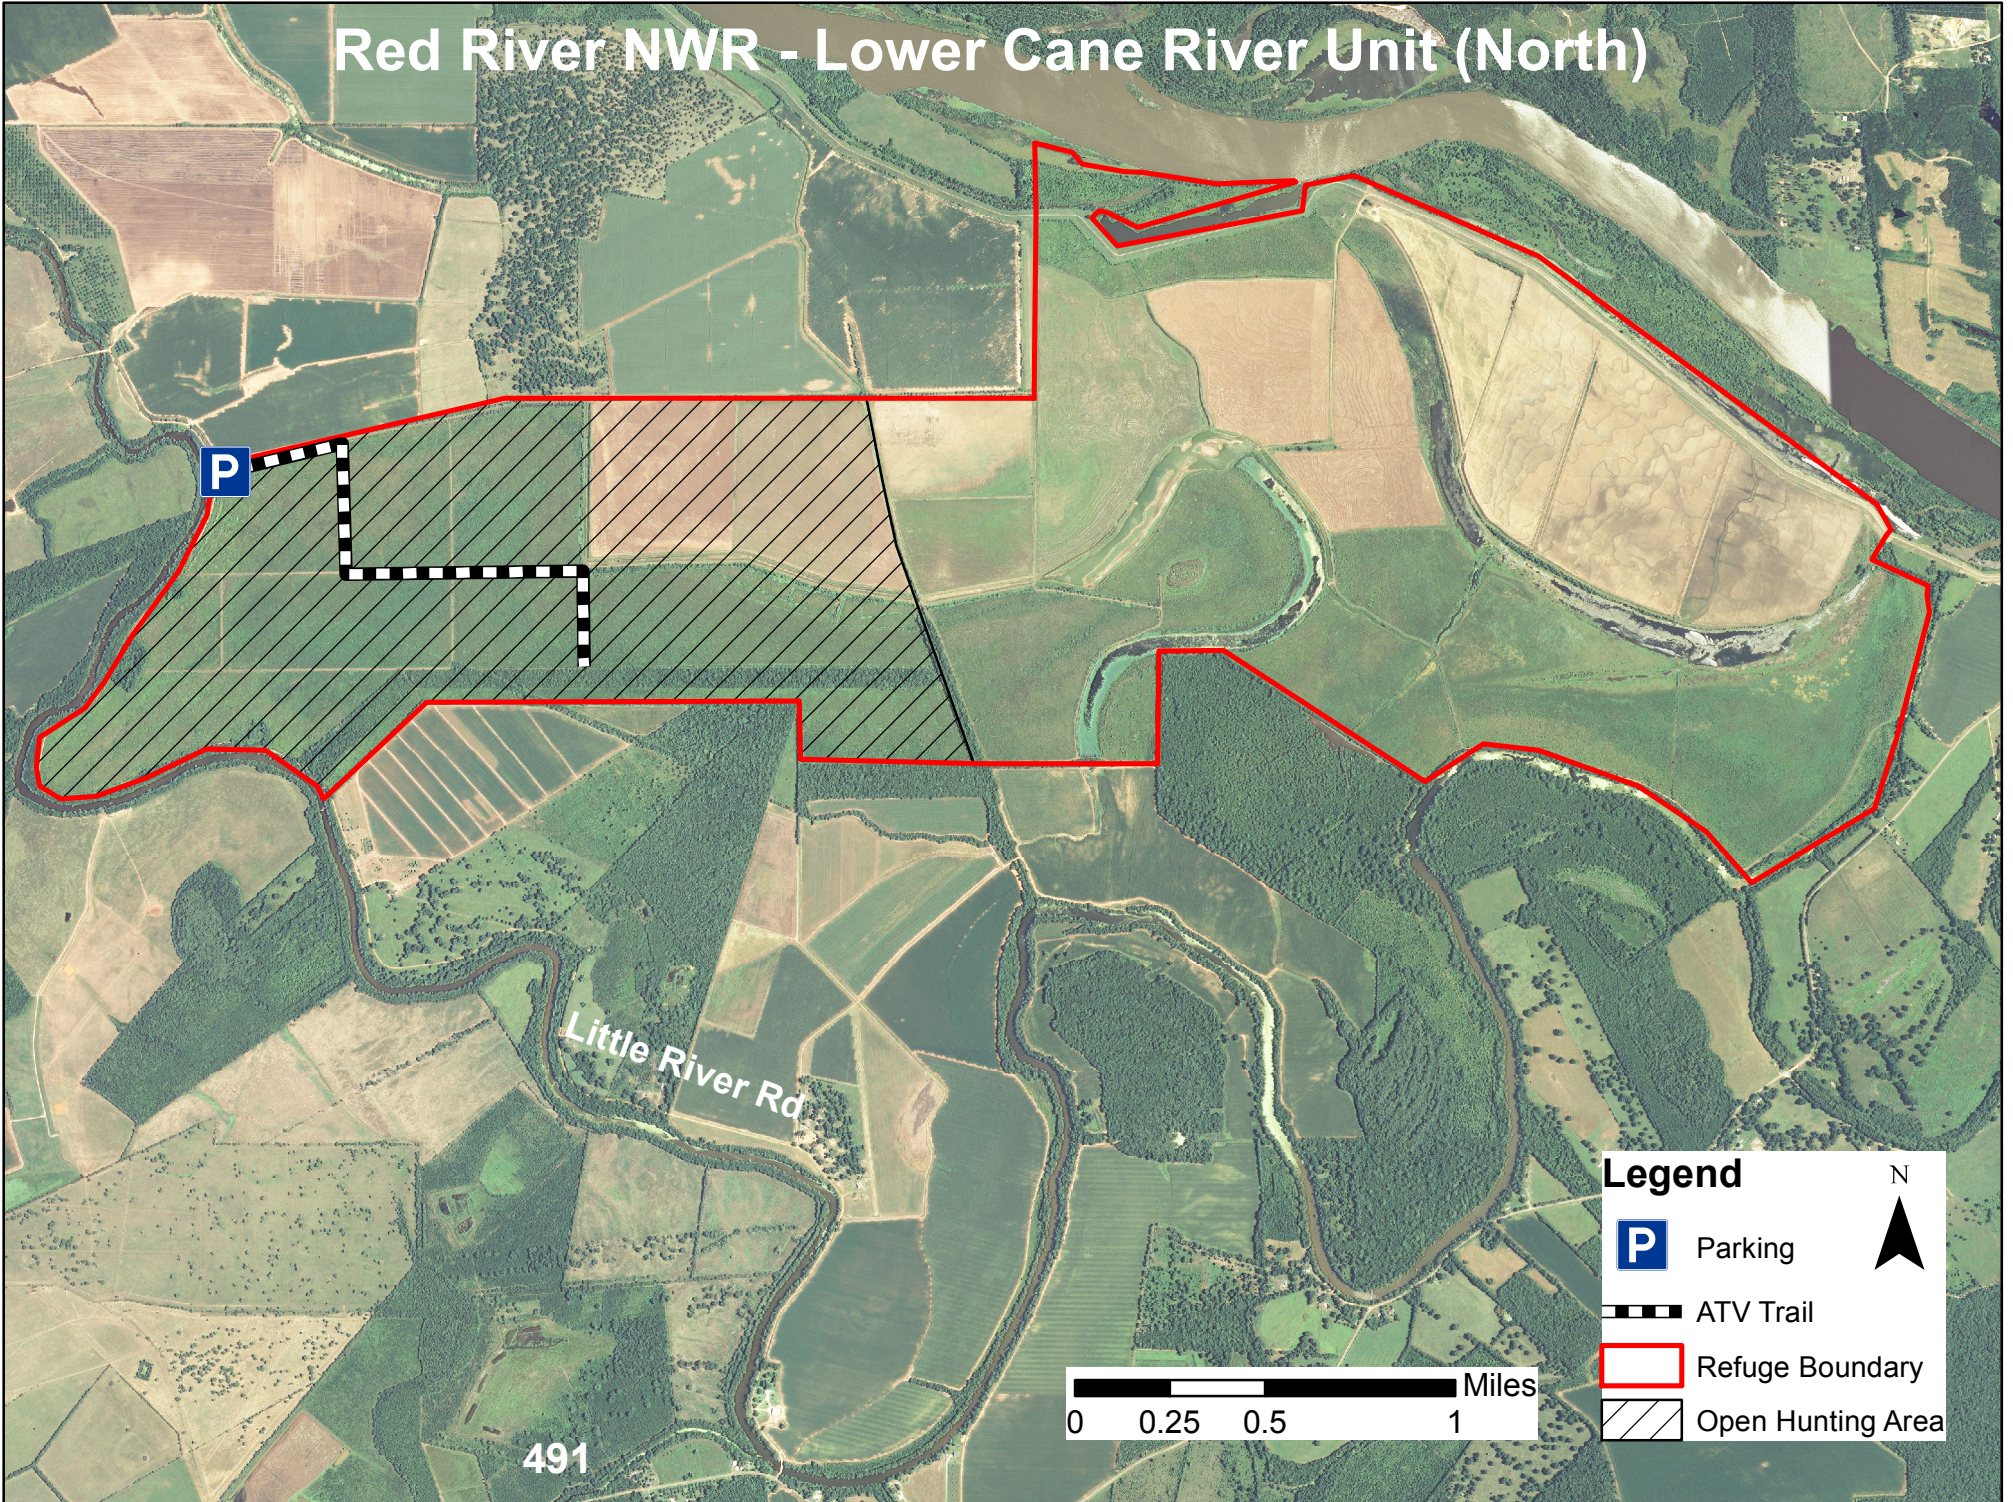

Red River NWR - Lower Cane River Unit (North)

P

Little River Rd

491

Legend

Parking

ATV Trail

Refuge Boundary

Open Hunting Area