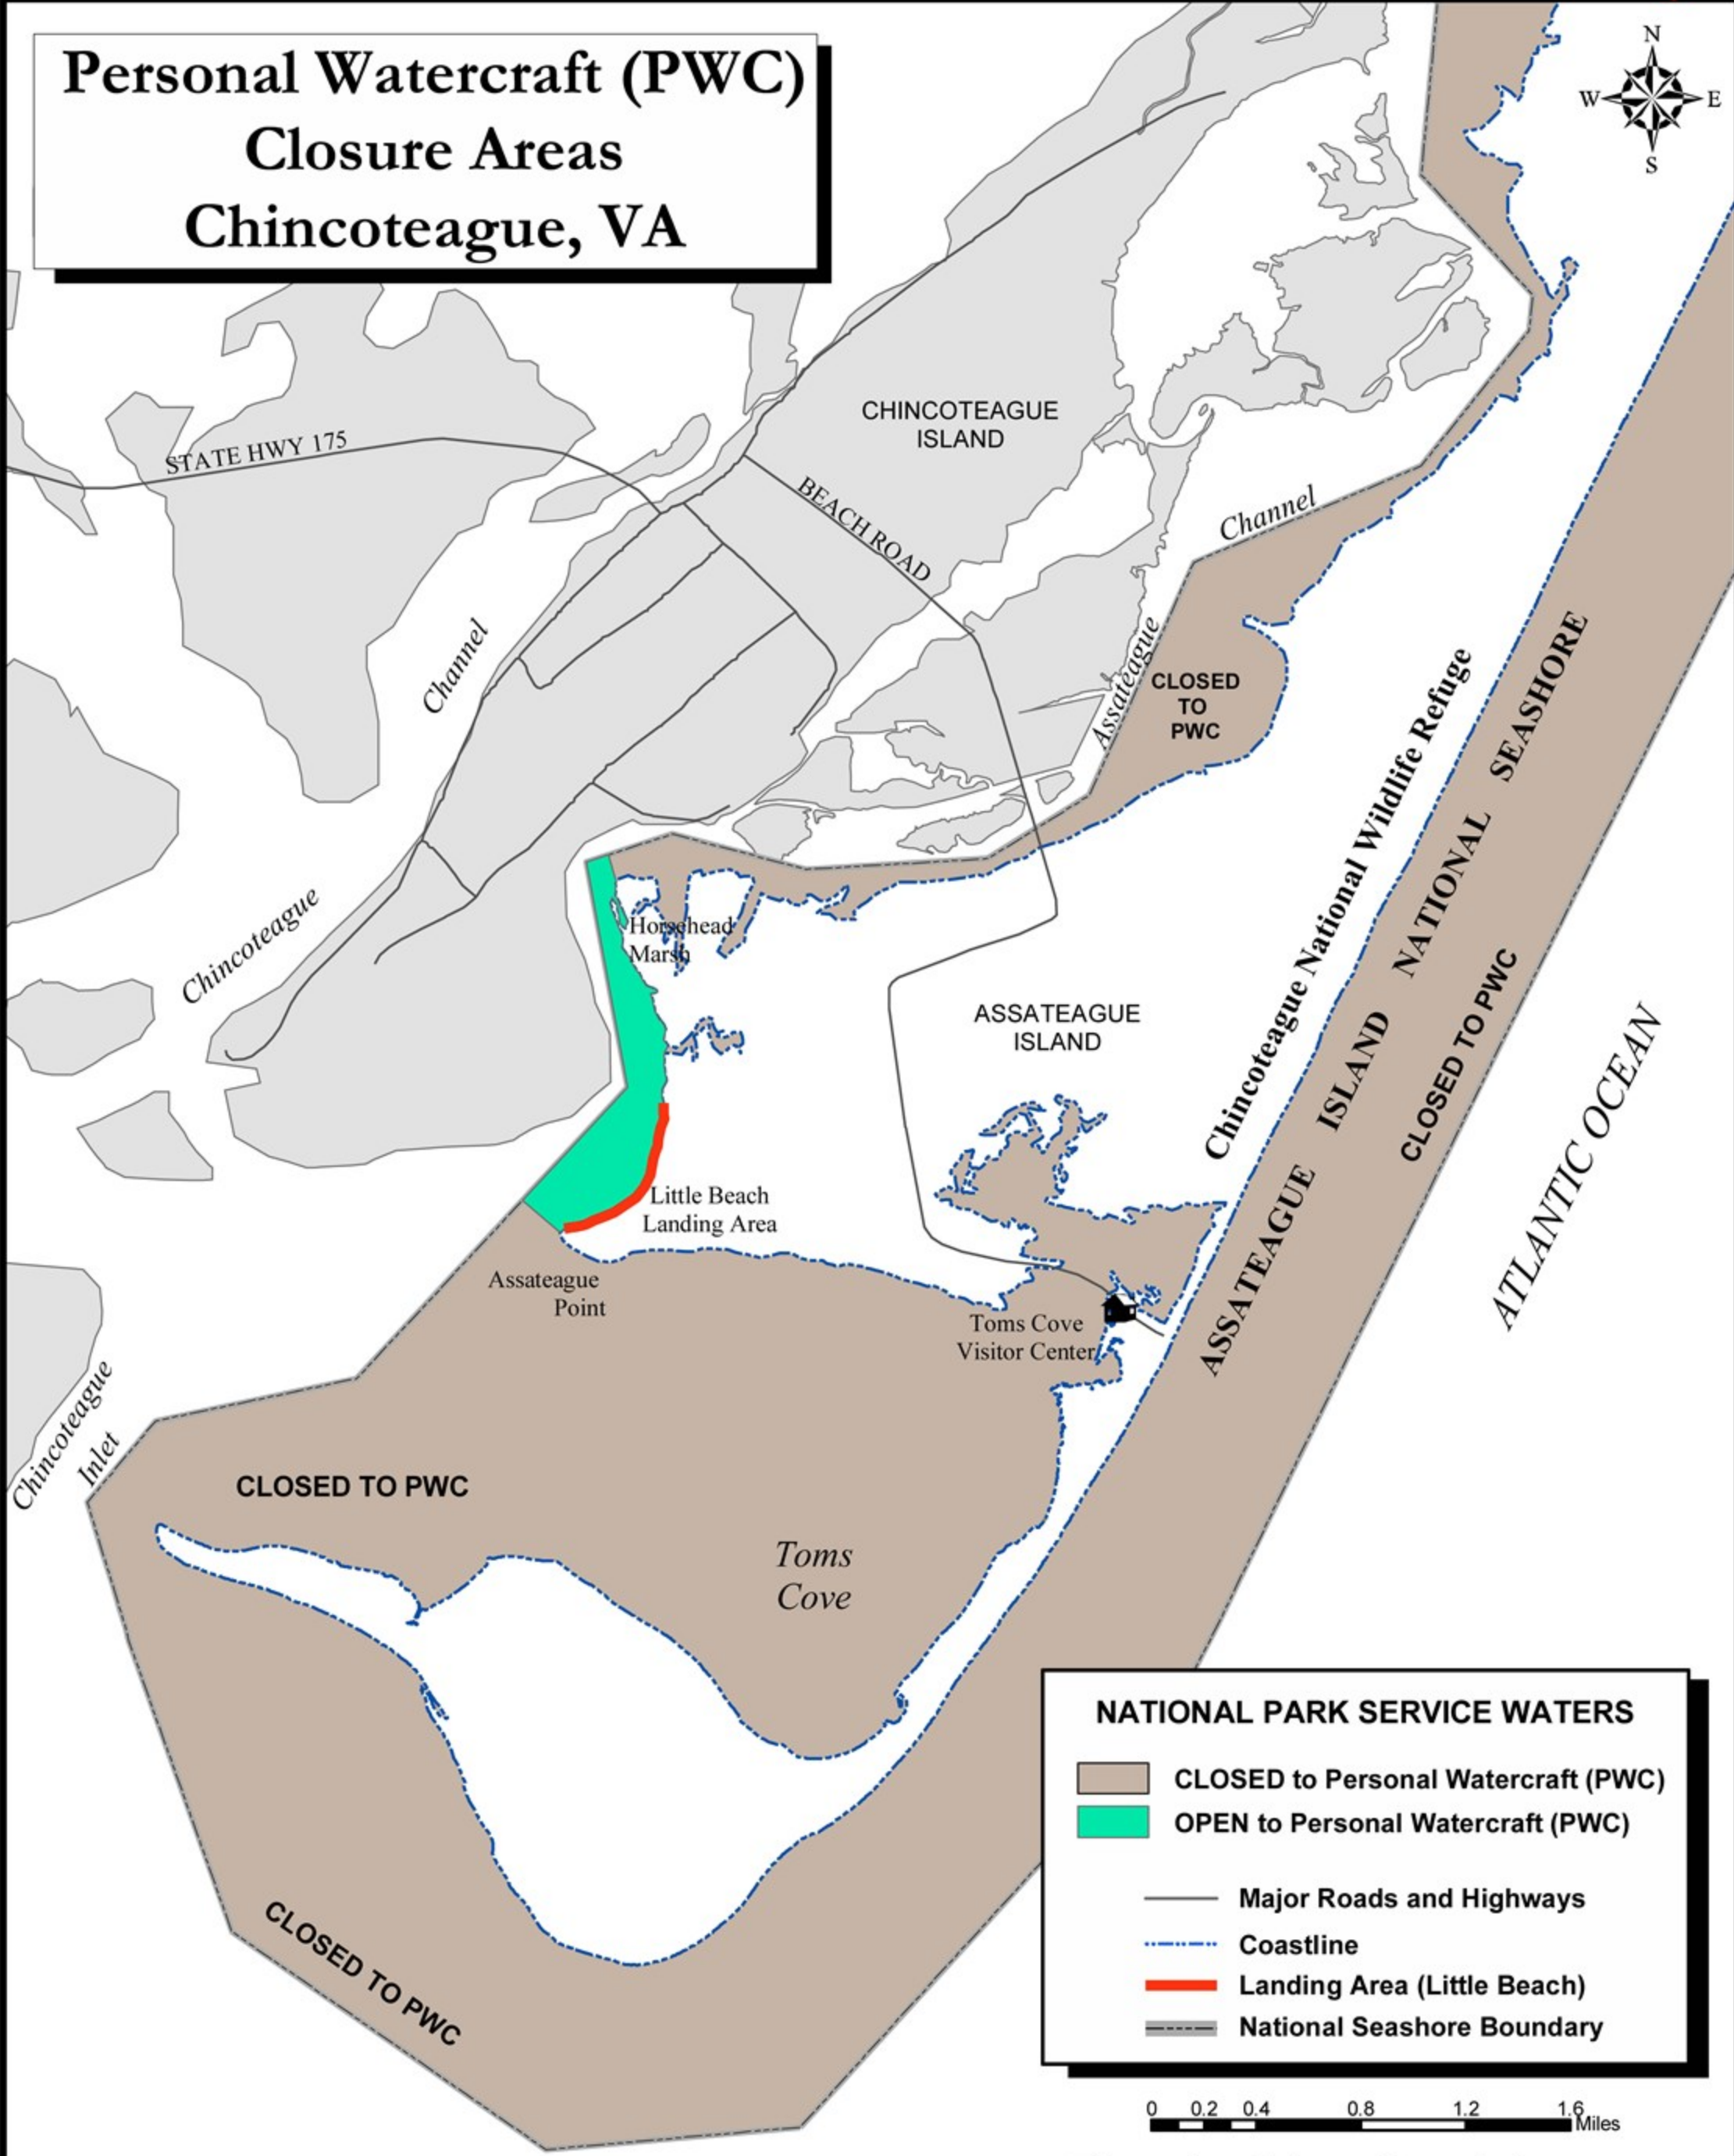

# Personal Watercraft (PWC) Closure Areas Chincoteague, VA

### NATIONAL PARK SERVICE WATERS

- CLOSED to Personal Watercraft (PWC)
- OPEN to Personal Watercraft (PWC)
- Major Roads and Highways
- Coastline
- Landing Area (Little Beach)
- National Seashore Boundary

0 0.2 0.4 0.8 1.2 1.6 Miles

This map is not to be used for navigation purposes.